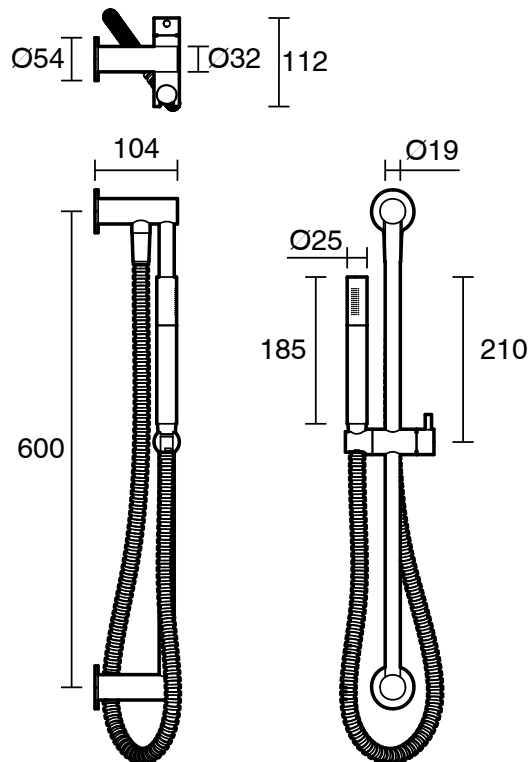

SUSSEX

Sussex Scala Single Rail Shower with Top Rail Water Inlet LUX PVD Matte Opium Black (3 Star)

2267156

SPECIFICATIONS

Recommended Use	Residential;Commercial
Colour Finish	Matte Opium Black
Primary Material	DR Brass
Recommended Pressure Range	150 - 500 kPa as per AS3500
Max Continuous Working Temperature (deg C)	65
Min Continuous Working Temperature (deg C)	1

WARRANTY

Residential Use (Years)	40
Commercial Use (Years)	10

Please refer to Sussex Warranty page for full Terms and Conditions

Dimensions are nominal measurements only.

CLEANING RECOMMENDATIONS:

We recommend the use of soapy water or approved cleaners. This product should not be cleaned with abrasive materials. Damage caused by any improper treatment is not covered by the product warranty. Refer to Warranty Conditions

Disclaimer: Products in this specification manual must by regulation be installed by licensed and registered trade people. The manufacturer/distributor reserves the right to vary specifications or delete models from their range without prior notification. Dimensions are nominal measurements only. Dimensions and set-outs listed are correct at time of publication however the manufacturer/distributor takes no responsibility for printing errors.

Published 31/03/2026

To see the complete Sussex range go to www.reece.com.au