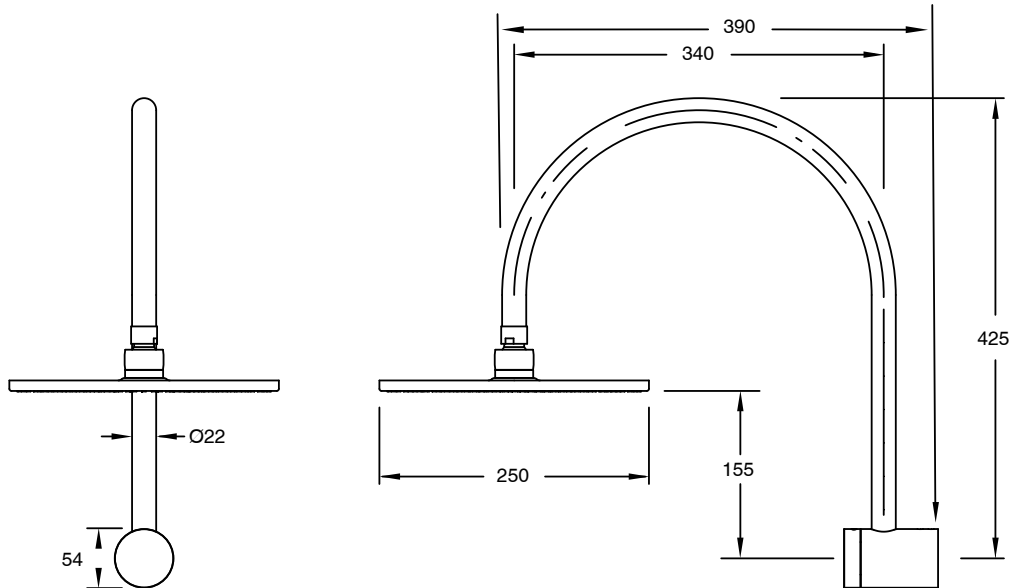

SUSSEX

Sussex Pure Hi-Rise Shower Curved with 250mm Shower Head PVD Brushed Nickel (3 Star)

9511655

SPECIFICATIONS	
Recommended Use	Residential;Commercial
Colour Finish	Brushed Nickel
Primary Material	DR Brass
Recommended Pressure Range	150 - 500 kPa as per AS3500
Max Continuous Working Temperature (deg C)	65
Min Continuous Working Temperature (deg C)	1
WARRANTY	
Residential Use (Years)	40
Commercial Use (Years)	10
<i>Please refer to Sussex Warranty page for full Terms and Conditions</i>	

Disclaimer: Products in this specification manual must by regulation be installed by licensed and registered trade people. The manufacturer/distributor reserves the right to vary specifications or delete models from their range without prior notification. Dimensions are nominal measurements only. Dimensions and set-outs listed are correct at time of publication however the manufacturer/distributor takes no responsibility for printing errors.