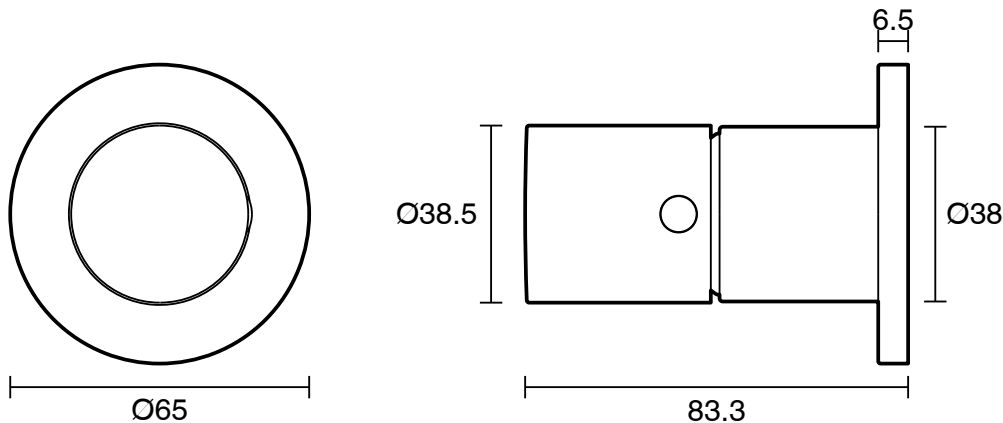

mizu

Mizu Drift Dial Shower Mixer Kit Brushed Bronze Lead Free

34576

SPECIFICATIONS	
Recommended Use	Domestic;Commercial;Hotel
Colour Finish	Brushed Bronze
Primary Material	Lead Free Brass
Recommended Pressure Range	150 - 500 kPa as per AS3500
Max Continuous Working Temperature (deg C)	65
Min Continuous Working Temperature (deg C)	5
Hot Water Unit Suitability	Continuous Flow;Storage Tank
WARRANTY	
Warranty - Domestic Use (Years)	10
Spare Parts & Labour (Years)	1
<i>Please refer to Warranty Page for full Terms and Conditions</i>	