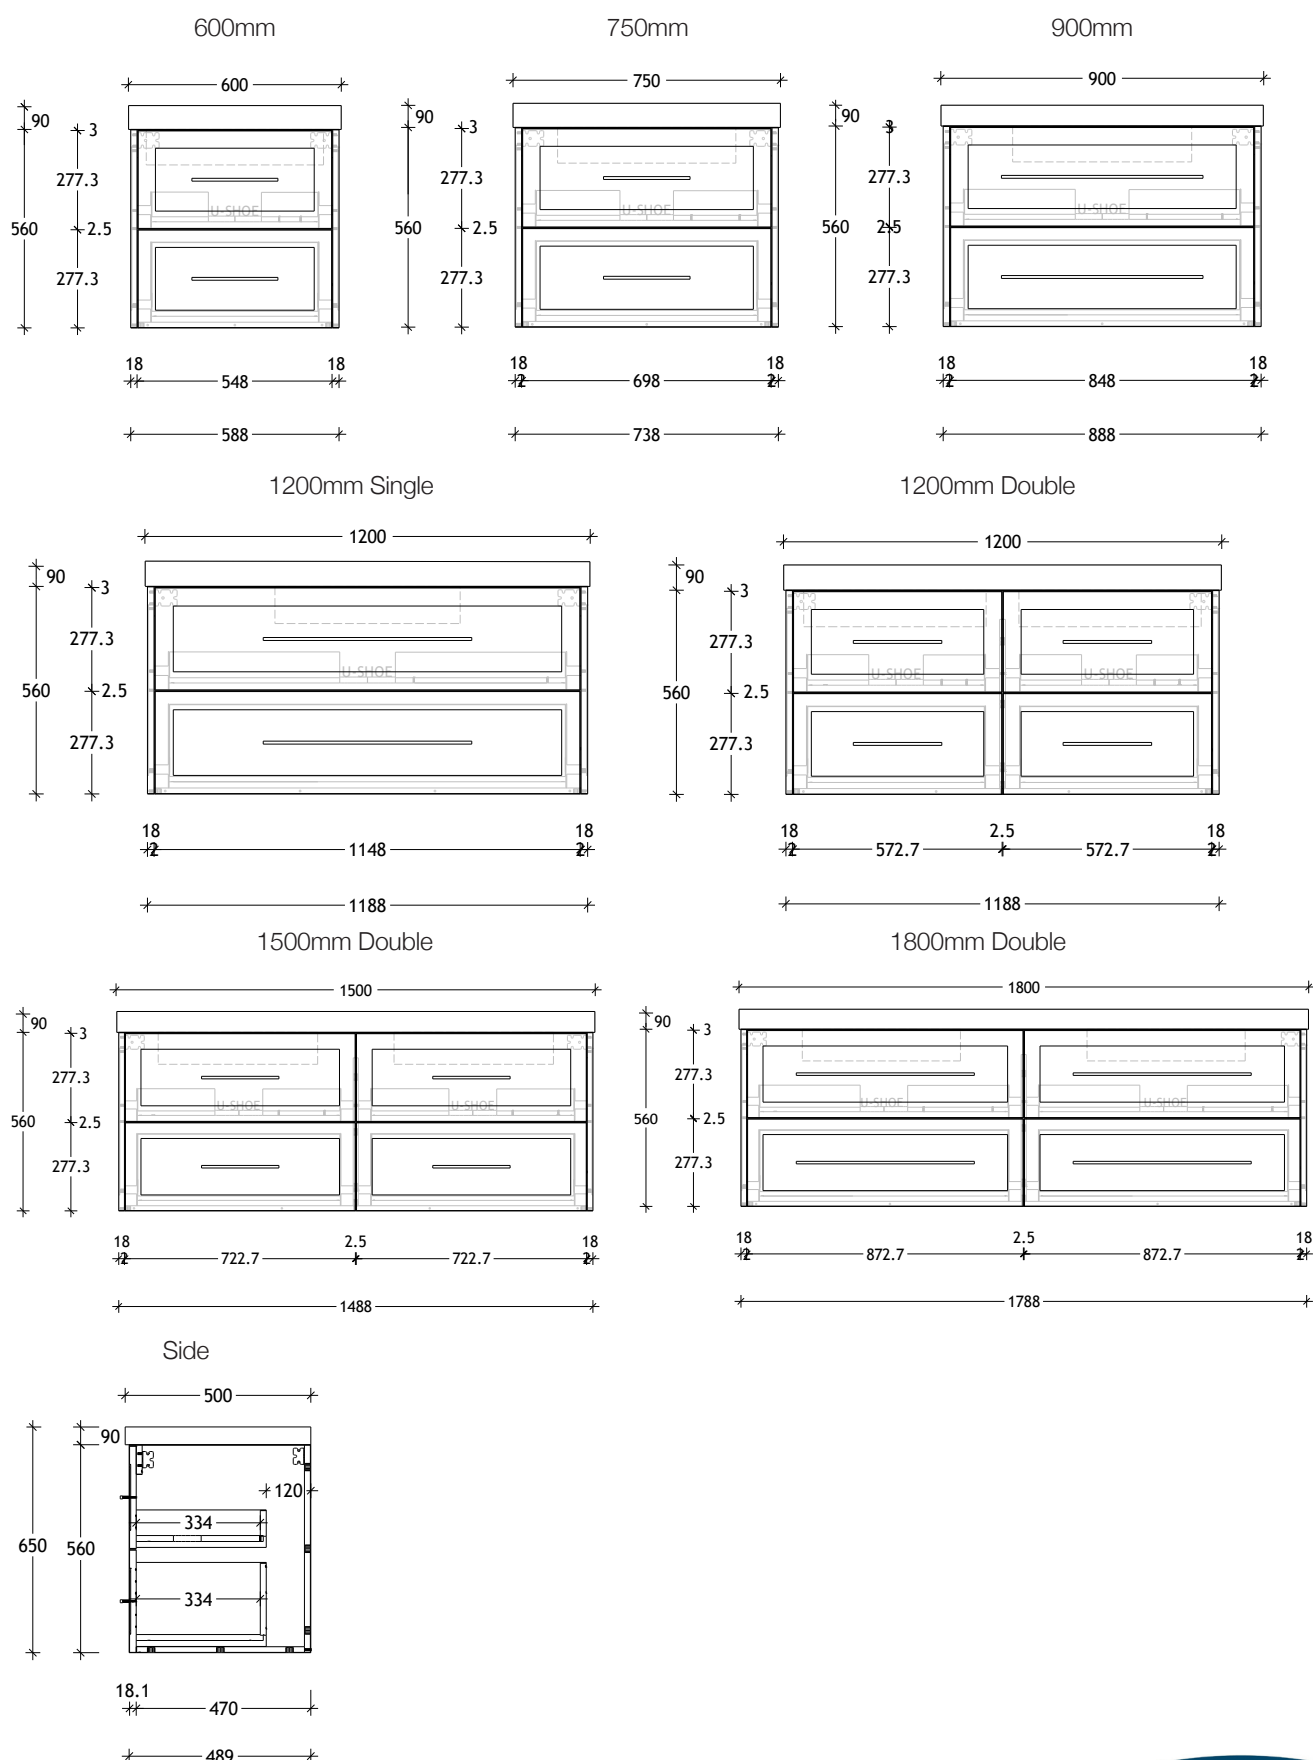

To see the complete KADO range go to www.reece.com.au/bathrooms

| STANDARD SIZES | 600mm | 750mm | 900mm | 1200mm | 1200mm | 1500mm | 1800mm |
|-----------------------|--------|--------|--------|--------|--------|--------|--------|
| | | | | Single | Double | Double | Double |
| Width (mm) | 600 | 750 | 900 | 1200 | 1200 | 1500 | 1800 |
| Depth (mm) | 500 | 500 | 500 | 500 | 500 | 500 | 500 |
| Wall Hung Height (mm) | 650 | 650 | 650 | 650 | 650 | 650 | 650 |
| Number of Drawers | 2 | 2 | 2 | 2 | 4 | 4 | 4 |
| Basin Configurations | Centre | Centre | Centre | Centre | Double | Double | Double |

Tech Page Version 3

KADO

LUX ALL DRAWER - 90mm STATEMENT BENCHTOP WALL HUNG VANITY

Dimensions are nominal measurements only.