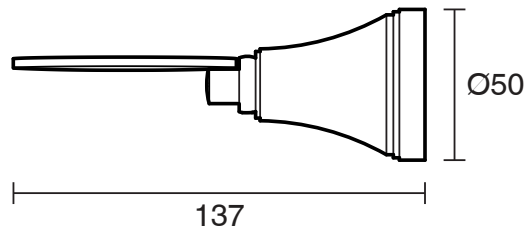

KADO

Kado Era Soap Dish Chrome

9507732

SPECIFICATIONS

Recommended Use	Domestic, Hotel & Commercial
Colour	Chrome
Material	Zinc/Steel

WARRANTY

Replacement Only - Domestic Use	10 Years
Parts Replacement Only	12 Months

Please refer to Warranty Page for full Terms and Conditions

Dimensions are nominal measurements only.

CLEANING RECOMMENDATIONS:

We recommend the use of soapy water or approved cleaners. This product should not be cleaned with abrasive materials. Damage caused by any improper treatment is not covered by the product warranty. Refer to Warranty Conditions

Disclaimer: Products in this specification manual must by regulation be installed by licensed and registered trade people. The manufacturer/distributor reserves the right to vary specifications or delete models from their range without prior notification. Dimensions are nominal measurements only. Dimensions and set-outs listed are correct at time of publication however the manufacturer/distributor takes no responsibility for printing errors.

Published 12/10/2023

To see the complete Kado range go to www.reece.com.au