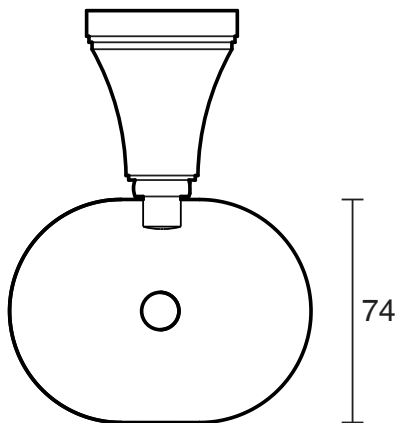

KADO

Kado Era Soap Dish Chrome

9507732

SPECIFICATIONS

Recommended Use	Domestic, Hotel & Commercial
Colour	Chrome
Material	Zinc/Steel

WARRANTY

Replacement Only - Domestic Use	10 Years
Parts Replacement Only	12 Months

Please refer to Warranty Page for full Terms and Conditions

Dimensions are nominal measurements only.

CLEANING RECOMMENDATIONS:

We recommend the use of soapy water or approved cleaners. This product should not be cleaned with abrasive materials. Damage caused by any improper treatment is not covered by the product warranty. Refer to Warranty Conditions

Disclaimer: Products in this specification manual must by regulation be installed by licensed and registered trade people. The manufacturer/distributor reserves the right to vary specifications or delete models from their range without prior notification. Dimensions are nominal measurements only. Dimensions and set-outs listed are correct at time of publication however the manufacturer/distributor takes no responsibility for printing errors.

Published 12/10/2023

To see the complete Kado range go to www.reece.com.au