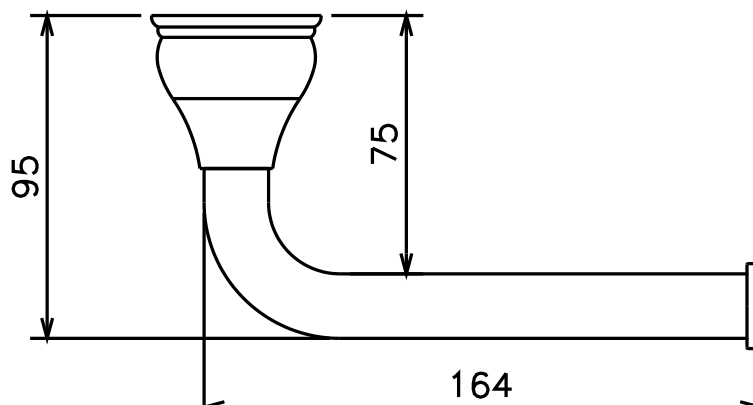

Milli Monument Edit Toilet Roll Holder Brushed Gold

2266249

SPECIFICATIONS

Recommended Use	Domestic, Hotel & Commercial
Colour	Brushed Gold
Material	Brass

WARRANTY

Replacement Only - Domestic Use	15 Years
Parts Replacement Only	12 Months

Please refer to Warranty Page for full Terms and Conditions

Dimensions are nominal measurements only.

CLEANING RECOMMENDATIONS:

We recommend the use of soapy water or approved cleaners. This product should not be cleaned with abrasive materials. Damage caused by any improper treatment is not covered by the product warranty. Refer to Warranty Conditions

Disclaimer: Products in this specification manual must by regulation be installed by licensed and registered trade people. The manufacturer/distributor reserves the right to vary specifications or delete models from their range without prior notification. Dimensions are nominal measurements only. Dimensions and set-outs listed are correct at time of publication however the manufacturer/distributor takes no responsibility for printing errors.

Published 12/10/2023

To see the complete Milli range go to www.reece.com.au