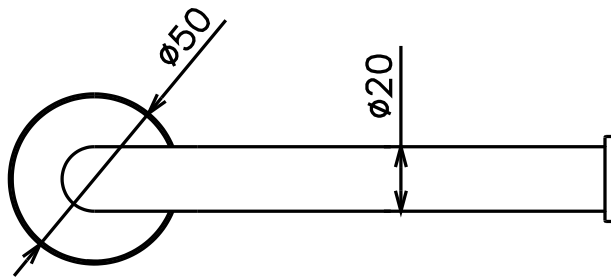

Milli Monument Edit Toilet Roll Holder Brushed Gold

2266249

SPECIFICATIONS

Recommended Use	Domestic, Hotel & Commercial
Colour	Brushed Gold
Material	Brass

WARRANTY

Replacement Only - Domestic Use	15 Years
Parts Replacement Only	12 Months

Please refer to Warranty Page for full Terms and Conditions

Dimensions are nominal measurements only.

CLEANING RECOMMENDATIONS:

We recommend the use of soapy water or approved cleaners. This product should not be cleaned with abrasive materials. Damage caused by any improper treatment is not covered by the product warranty. Refer to Warranty Conditions

Disclaimer: Products in this specification manual must by regulation be installed by licensed and registered trade people. The manufacturer/distributor reserves the right to vary specifications or delete models from their range without prior notification. Dimensions are nominal measurements only. Dimensions and set-outs listed are correct at time of publication however the manufacturer/distributor takes no responsibility for printing errors.

Published 12/10/2023

To see the complete Milli range go to www.reece.com.au