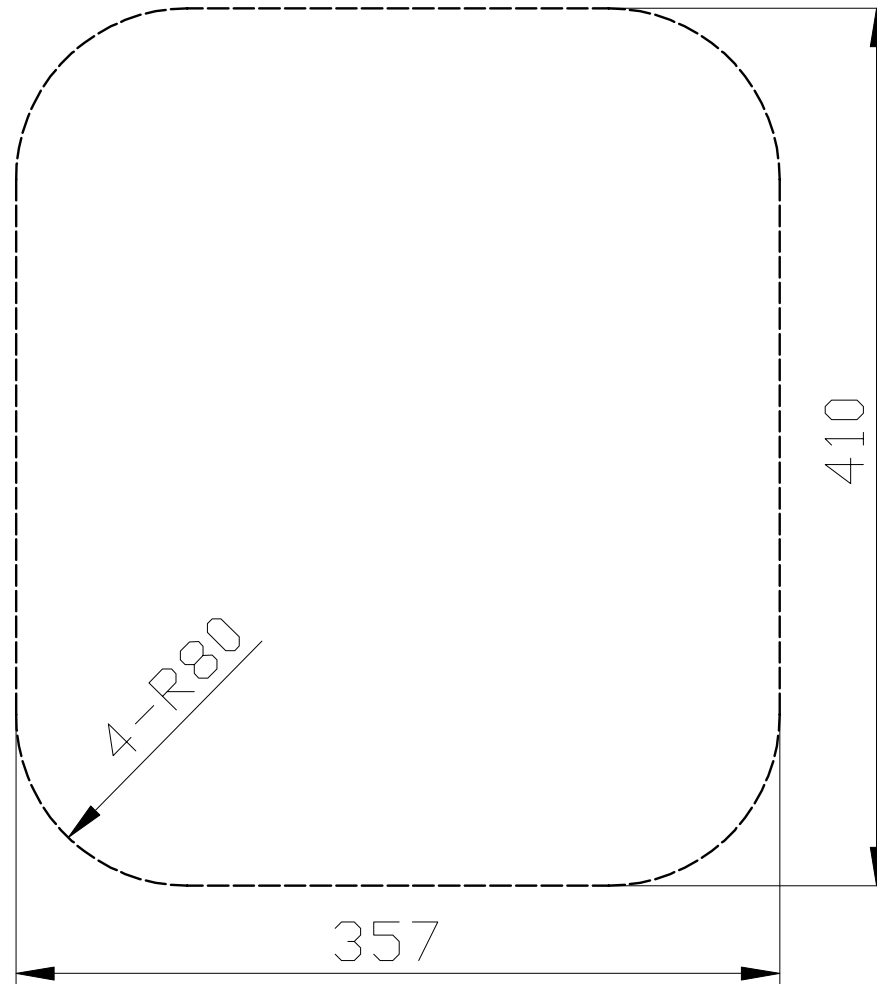

Solus MK3 Single Bowl Undermount Sink

Cut Out Template

Important: This cut-out template is for guideline purpose only, always use template supplied with the product.