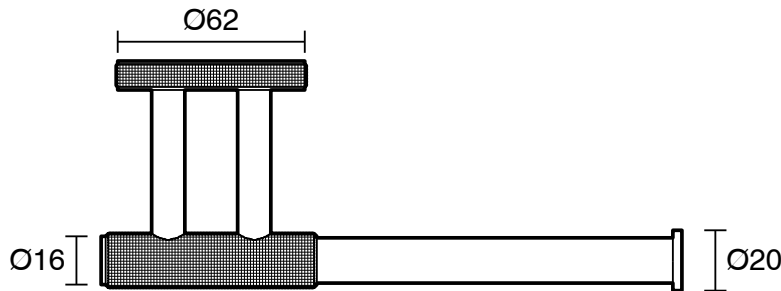

Milli Marq Edit Toilet Roll Holder Brushed Gunmetal

21904

SPECIFICATIONS

Recommended Use	Domestic;Commercial;Hotel
Colour Finish	Brushed Gunmetal
Primary Material	Brass

WARRANTY

Replacement Only - Domestic Use (Years)	15
Parts Replacement Only (Years)	1

Please refer to Warranty Page for full Terms and Conditions

Dimensions are nominal measurements only.

CLEANING RECOMMENDATIONS:

We recommend the use of soapy water or approved cleaners. This product should not be cleaned with abrasive materials. Damage caused by any improper treatment is not covered by the product warranty. Refer to Warranty Conditions

Disclaimer: Products in this specification manual must by regulation be installed by licensed and registered trade people. The manufacturer/distributor reserves the right to vary specifications or delete models from their range without prior notification. Dimensions are nominal measurements only. Dimensions and set-outs listed are correct at time of publication however the manufacturer/distributor takes no responsibility for printing errors.

Published 27/02/2025

To see the complete Milli range go to www.reece.com.au