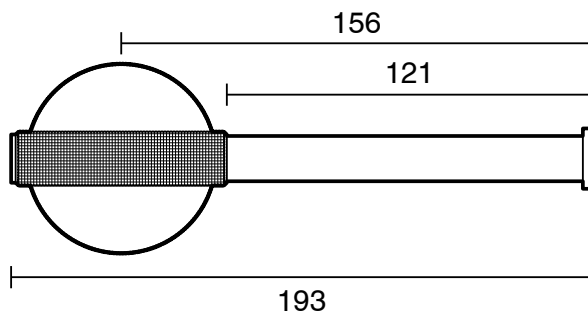

Milli Marq Edit Toilet Roll Holder Brushed Gunmetal

21904

SPECIFICATIONS

Recommended Use	Domestic;Commercial;Hotel
Colour Finish	Brushed Gunmetal
Primary Material	Brass

WARRANTY

Replacement Only - Domestic Use (Years)	15
Parts Replacement Only (Years)	1

Please refer to Warranty Page for full Terms and Conditions

Dimensions are nominal measurements only.

CLEANING RECOMMENDATIONS:

We recommend the use of soapy water or approved cleaners. This product should not be cleaned with abrasive materials. Damage caused by any improper treatment is not covered by the product warranty. Refer to Warranty Conditions

Disclaimer: Products in this specification manual must by regulation be installed by licensed and registered trade people. The manufacturer/distributor reserves the right to vary specifications or delete models from their range without prior notification. Dimensions are nominal measurements only. Dimensions and set-outs listed are correct at time of publication however the manufacturer/distributor takes no responsibility for printing errors.

Published 27/02/2025

To see the complete Milli range go to www.reece.com.au