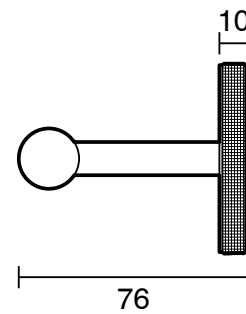

Dimensions are nominal measurements only.

CLEANING RECOMMENDATIONS:

We recommend the use of soapy water or approved cleaners. This product should not be cleaned with abrasive materials. Damage caused by any improper treatment is not covered by the product warranty. Refer to Warranty Conditions

Disclaimer: Products in this specification manual must by regulation be installed by licensed and registered trade people. The manufacturer/distributor reserves the right to vary specifications or delete models from their range without prior notification. Dimensions are nominal measurements only. Dimensions and set-outs listed are correct at time of publication however the manufacturer/distributor takes no responsibility for printing errors.

Published 27/02/2025

To see the complete Milli range go to www.reece.com.au