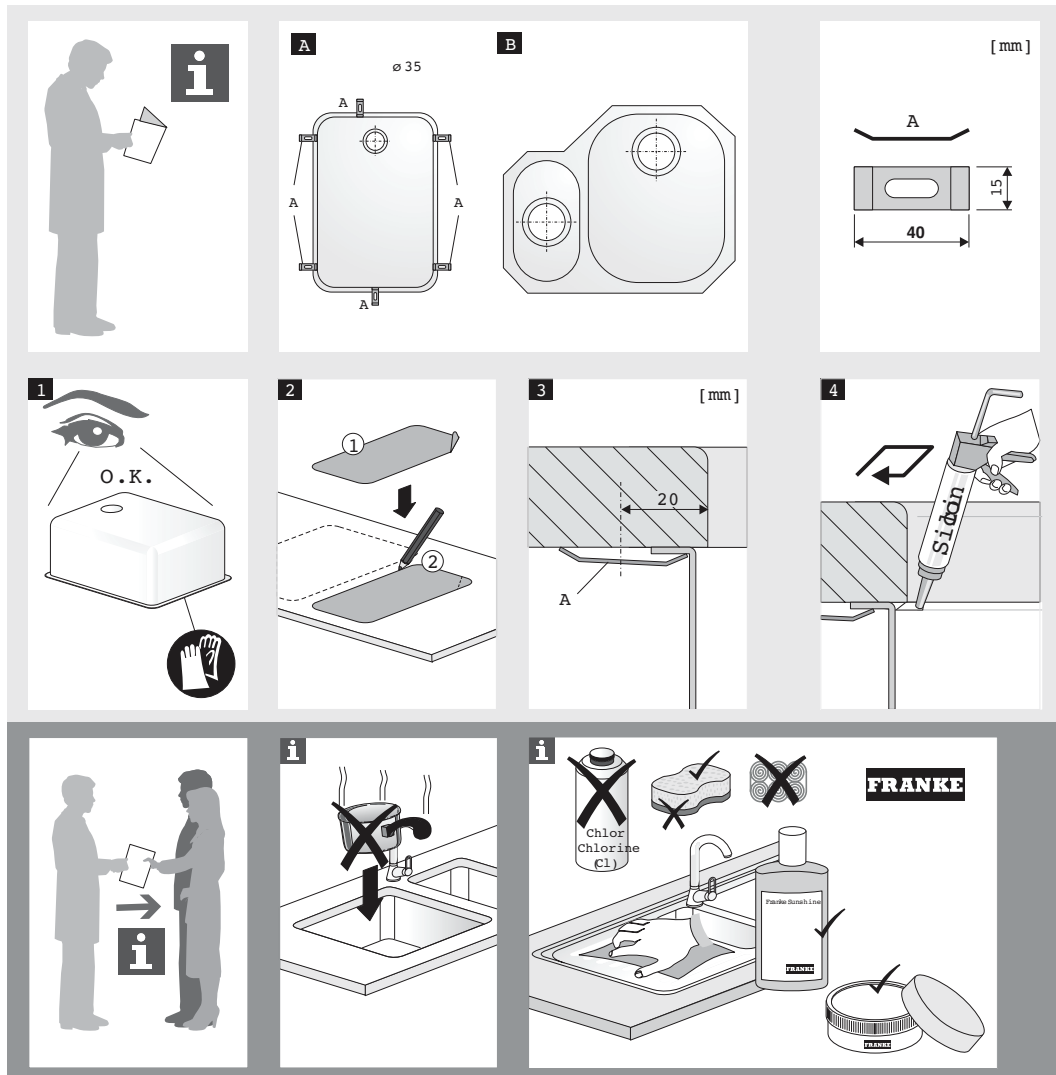

# Franke Bow Prep Centre Undermount Double Bowl Sink Stainless Steel BWX120-41/27

## Installation Instructions - Undermount

**Please note:** Images above are indicative and for illustration purposes only. Please reference the template file for cut-out measurements as sinks vary in shape and size.

Dimensions are nominal measurements only.

**Disclaimer:** Products in this specification manual must by regulation be installed by licensed and registered trade people. The manufacturer/distributor reserves the right to vary specifications or delete models from their range without prior notification. Dimensions are nominal measurements only. Dimensions and set-outs listed are correct at time of publication however the manufacturer/distributor takes no responsibility for printing errors.