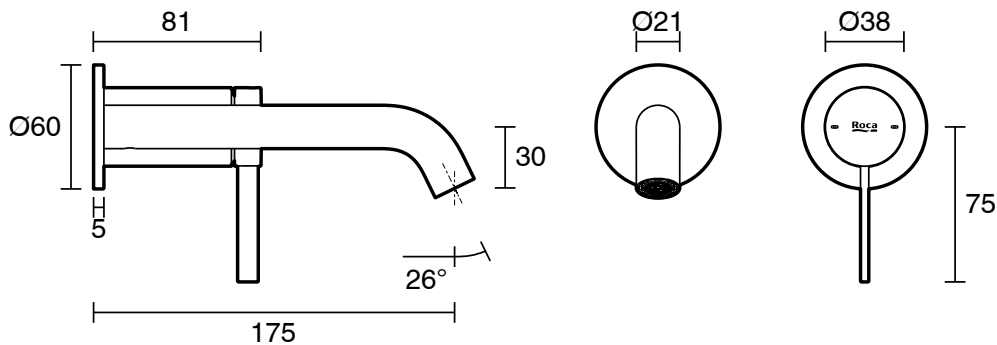

Roca Ona Wall Basin/Bath Mixer Tap Set Trimset Matte Black (6 Star)

13703

SPECIFICATIONS	
Recommended Use	Domestic;Commercial;Hotel
Colour Category	Black
Colour Finish	Matte Black
Max Continuous Working Pressure (kPa)	500
Max Continuous Working Temperature (deg C)	65
Hot Water Unit Suitability	Storage Tank;Continuous Flow
WARRANTY	
Warranty - Domestic Use (Years)	15
Spare Parts & Labour (Years)	1
<i>Please refer to Warranty Page for full Terms and Conditions</i>	

Disclaimer: Products in this specification manual must by regulation be installed by licensed and registered trade people. The manufacturer/distributor reserves the right to vary specifications or delete models from their range without prior notification. Dimensions are nominal measurements only. Dimensions and set-outs listed are correct at time of publication however the manufacturer/distributor takes no responsibility for printing errors.