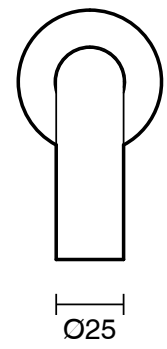

S U S S E X

Sussex Scala 25mm Wall Outlet Curved 200mm LUX PVD Brushed Smoked Gunmetal (6 Star)

2267047

SPECIFICATIONS

Recommended Use	Domestic;Hotel;Commercial
Colour Finish	Brushed Smoke Gunmetal
Primary Material	DR Brass
Recommended Pressure Range	150 - 500 kPa as per AS3500
Max Continuous Working Temperature (deg C)	65
Min Continuous Working Temperature (deg C)	5
Hot Water Unit Suitability	Gravity Feed;Storage Tank;Continuous Flow

WARRANTY

Warranty - Domestic Use (Years)	15
Spare Parts & Labour (Years)	15

Please refer to Warranty Page for full Terms and Conditions