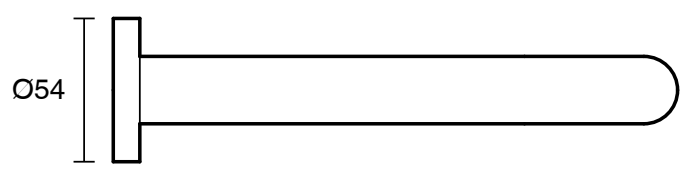

S U S S E X

Sussex Scala 25mm Wall Outlet Curved 200mm LUX PVD Brushed Smoked Gunmetal (6 Star)

2267047

SPECIFICATIONS

Recommended Use	Domestic;Hotel;Commercial
Colour Finish	Brushed Smoke Gunmetal
Primary Material	DR Brass
Recommended Pressure Range	150 - 500 kPa as per AS3500
Max Continuous Working Temperature (deg C)	65
Min Continuous Working Temperature (deg C)	5
Hot Water Unit Suitability	Gravity Feed;Storage Tank;Continuous Flow

WARRANTY

Warranty - Domestic Use (Years)	15
Spare Parts & Labour (Years)	15

Please refer to Warranty Page for full Terms and Conditions

Dimensions are nominal measurements only.

CLEANING RECOMMENDATIONS:

We recommend the use of soapy water or approved cleaners. This product should not be cleaned with abrasive materials. Damage caused by any improper treatment is not covered by the product warranty. Refer to Warranty Conditions

Disclaimer: Products in this specification manual must by regulation be installed by licensed and registered trade people. The manufacturer/distributor reserves the right to vary specifications or delete models from their range without prior notification. Dimensions are nominal measurements only. Dimensions and set-outs listed are correct at time of publication however the manufacturer/distributor takes no responsibility for printing errors.
Published 17/03/2025

To see the complete Sussex range go to www.reece.com.au