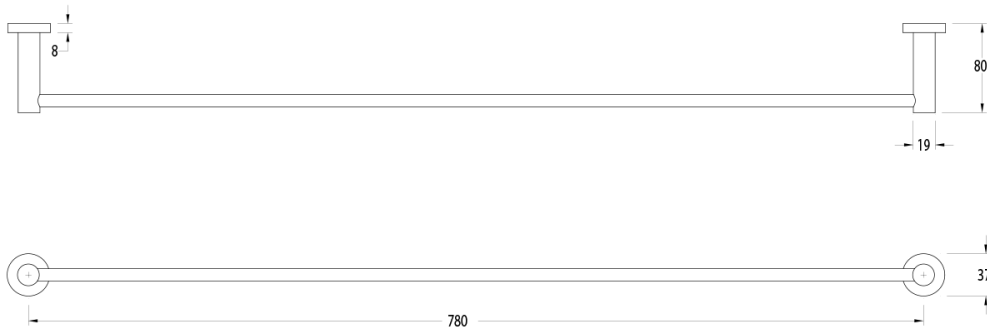

Milli Mood Edit Single Towel Rail 780mm PVD Brushed Gunmetal

9511781

SPECIFICATIONS

Recommended Use	Domestic, Hotel & Commercial
Colour	Brushed Gunmetal
Material	DR Brass

WARRANTY

Replacement Only - Domestic Use 15 Years

Please refer to Warranty Page for full Terms and Conditions

Dimensions are nominal measurements only.

CLEANING RECOMMENDATIONS:

We recommend the use of soapy water or approved cleaners. This product should not be cleaned with abrasive materials. Damage caused by any improper treatment is not covered by the product warranty. Refer to Warranty Conditions

Disclaimer: Products in this specification manual must by regulation be installed by licensed and registered trade people. The manufacturer/distributor reserves the right to vary specifications or delete models from their range without prior notification. Dimensions are nominal measurements only. Dimensions and set-outs listed are correct at time of publication however the manufacturer/distributor takes no responsibility for printing errors.

Published 28/03/2022

To see the complete Milli range go to
www.reece.com.au