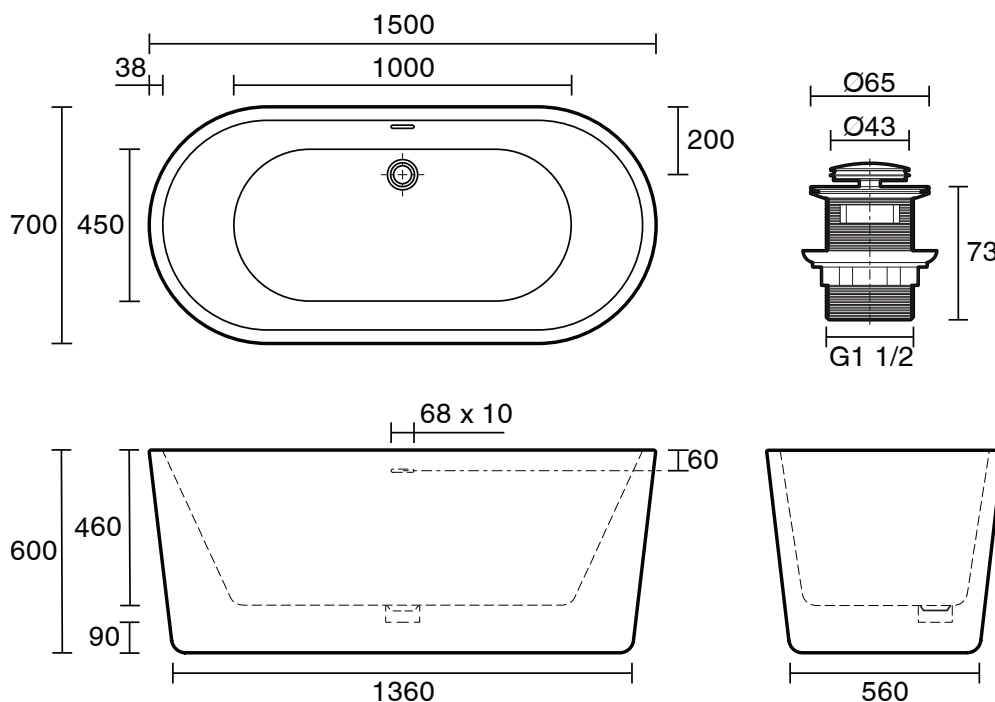

Posh Solus Freestanding Bath with Overflow 1500 x 700 x 600mm White

1703113

SPECIFICATIONS

Recommended Use	Domestic, Hotel & Commercial
Material	Sanitary Grade Acrylic
Colour	White
Capacity	230 ltr
Weight	33 kg
Overflow Configuration	Overflow
Mounting	Freestanding
Plug & Waste Size	40mm
Plug & Waste	Sold Separately

WARRANTY

Warranty - Domestic Use	10 Years
Spare Parts & Labour	12 Months

Please refer to Warranty Page for full Terms and Conditions

Dimensions are nominal measurements only.

CLEANING RECOMMENDATIONS:

We recommend the use of soapy water or approved cleaners. This product should not be cleaned with abrasive materials. Damage caused by any improper treatment is not covered by the product warranty. Refer to Warranty Conditions

Disclaimer: Products in this specification manual must by regulation be installed by licensed and registered trade people. The manufacturer/distributor reserves the right to vary specifications or delete models from their range without prior notification. Dimensions are nominal measurements only. Dimensions and set-outs listed are correct at time of publication however the manufacturer/distributor takes no responsibility for printing errors.

Published 11/10/2023

To see the complete Posh range go to
www.reece.com.au