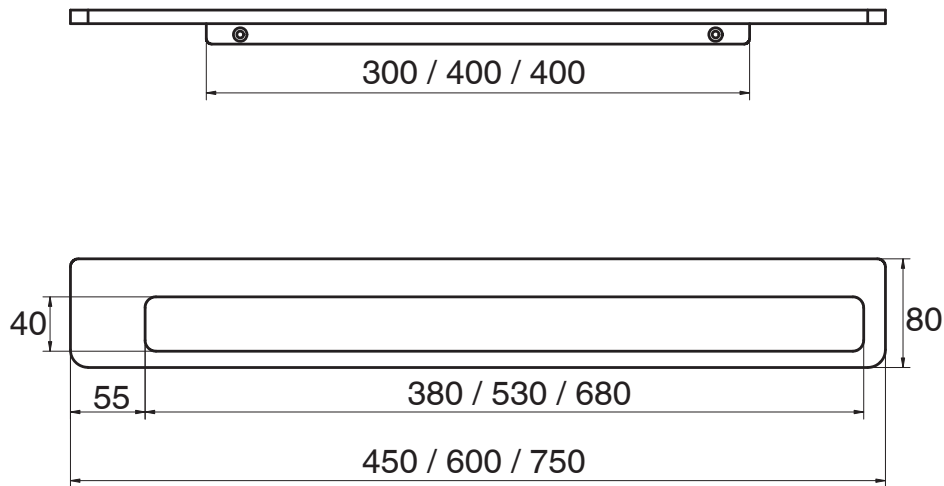

Milli Glance Single Towel Rail 450mm Black

9503888

SPECIFICATIONS

Recommended Use	Domestic, Hotel & Commercial
Colour	Matte Black

WARRANTY

Replacement Only - Domestic Use 15 Years

Please refer to Warranty Page for full Terms and Conditions

Dimensions are nominal measurements only.

CLEANING RECOMMENDATIONS:

We recommend the use of soapy water or approved cleaners. This product should not be cleaned with abrasive materials. Damage caused by any improper treatment is not covered by the product warranty. Refer to Warranty Conditions

Disclaimer: Products in this specification manual must by regulation be installed by licensed and registered trade people. The manufacturer/distributor reserves the right to vary specifications or delete models from their range without prior notification. Dimensions are nominal measurements only. Dimensions and set-outs listed are correct at time of publication however the manufacturer/distributor takes no responsibility for printing errors.

Published 07/07/2022

To see the complete Milli range go to
www.reece.com.au