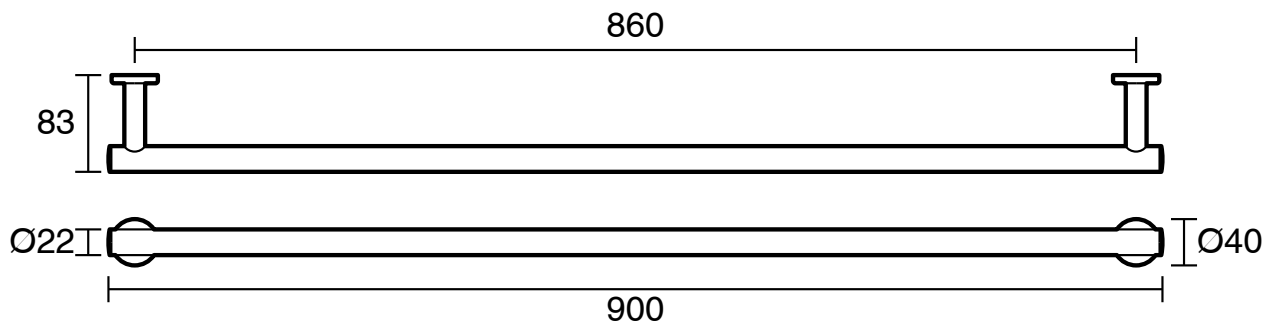

mizu

Mizu Drift Single Towel Rail 900mm Brushed Bronze

2269446

SPECIFICATIONS

Recommended Use	Domestic;Hotel;Commercial
Colour Finish	Brushed Bronze
Primary Material	DR Brass

WARRANTY

Replacement Only - Domestic Use (Years)	10
Parts Replacement Only (Years)	1

Please refer to Warranty Page for full Terms and Conditions

Dimensions are nominal measurements only.

CLEANING RECOMMENDATIONS:

We recommend the use of soapy water or approved cleaners. This product should not be cleaned with abrasive materials. Damage caused by any improper treatment is not covered by the product warranty. Refer to Warranty Conditions

Disclaimer: Products in this specification manual must by regulation be installed by licensed and registered trade people. The manufacturer/distributor reserves the right to vary specifications or delete models from their range without prior notification. Dimensions are nominal measurements only. Dimensions and set-outs listed are correct at time of publication however the manufacturer/distributor takes no responsibility for printing errors.

Published 01/09/2025

To see the complete Mizu range go to
www.reece.com.au