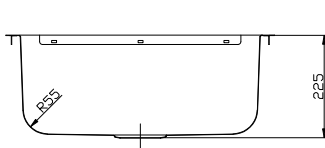

Posh Domaine Laundry Trough

Reece Code: 2408001

Reece Code: 2408002

SPECIFICATIONS

Recommended Use	Domestic, Hotel & Commercial
Material	304 Grade Stainless Steel
Thickness / Gauge	0.9mm
Waste	90mm Basket Waste
Inclusion	Bypass & Waste
Bowl Depth / Capacity	225mm Depth / 45 Litres 200mm Depth / 27 Litres