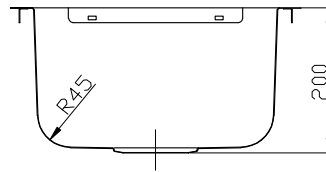

Posh Domaine Laundry Trough

Reece Code: 2408001

Reece Code: 2408002

SPECIFICATIONS

Recommended Use	Domestic, Hotel & Commercial
Material	304 Grade Stainless Steel
Thickness / Gauge	0.9mm
Waste	90mm Basket Waste
Inclusion	Bypass & Waste
Bowl Depth / Capacity	225mm Depth / 45 Litres 200mm Depth / 27 Litres