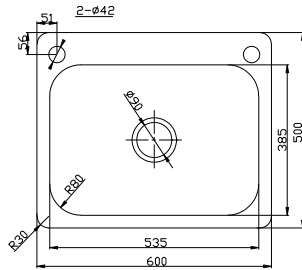

Posh Domaine Laundry Trough

Reece Code: 2408001

Reece Code: 2408002

SPECIFICATIONS

Recommended Use	Domestic, Hotel & Commercial
Material	304 Grade Stainless Steel
Thickness / Gauge	0.9mm
Waste	90mm Basket Waste
Inclusion	Bypass & Waste
Bowl Depth / Capacity	225mm Depth / 45 Litres 200mm Depth / 27 Litres

Taphole Option	2 Taphole
Installation Type	Inset / Undermount

WARRANTY

Warranty - Domestic Use	25 Years
Spare Parts & Labour	12 Months

Please refer to Warranty Page for full Terms and Conditions

Dimensions are nominal measurements only.

Disclaimer: Products in this specification manual must by regulation be installed by licensed and registered trade people. The manufacturer/distributor reserves the right to vary specifications or delete models from their range without prior notification. Dimensions are nominal measurements only. Dimensions and set-outs listed are correct at time of publication however the manufacturer/distributor takes no responsibility for printing errors.