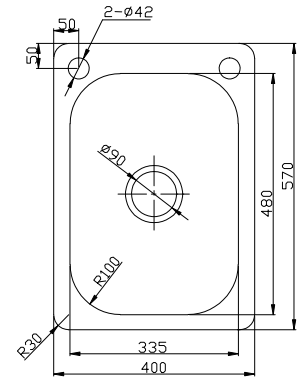

Posh Domaine Laundry Trough

Reece Code: 2408001

Reece Code: 2408002

SPECIFICATIONS

Recommended Use	Domestic, Hotel & Commercial
Material	304 Grade Stainless Steel
Thickness / Gauge	0.9mm
Waste	90mm Basket Waste
Inclusion	Bypass & Waste
Bowl Depth / Capacity	225mm Depth / 45 Litres 200mm Depth / 27 Litres

Taphole Option	2 Taphole
Installation Type	Inset / Undermount

WARRANTY

Warranty - Domestic Use	25 Years
Spare Parts & Labour	12 Months

Please refer to Warranty Page for full Terms and Conditions

Dimensions are nominal measurements only.

Disclaimer: Products in this specification manual must by regulation be installed by licensed and registered trade people. The manufacturer/distributor reserves the right to vary specifications or delete models from their range without prior notification. Dimensions are nominal measurements only. Dimensions and set-outs listed are correct at time of publication however the manufacturer/distributor takes no responsibility for printing errors.