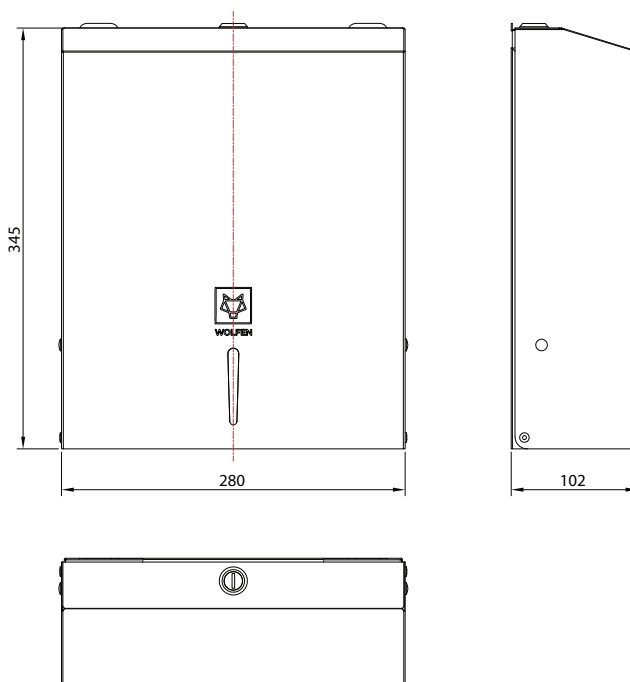

WOLFEN™

Wolfen Paper Towel Dispenser Stainless Steel

Model	Wolfen Paper Towel Dispenser Stainless Steel
Product Code	2263886
Material	304 Stainless Steel
Dimensions	Height: 345mm Total Length: 280mm
Fixing Point Distance	232mm x 208mm
Projection	102mm
Number of Fixings	3
Weight	1.76 kg
Colour	Satin
Finish	Fingerprint Resistant Coated

Dimensions are nominal measurements only.

Disclaimer: Products in this specification manual must by regulation be installed by licensed and registered trade people. The manufacturer/distributor reserves the right to vary specifications or delete models from their range without prior notification. Dimensions are nominal measurements only. Dimensions and set-outs listed are correct at time of publication however the manufacturer/distributor takes no responsibility for printing errors.