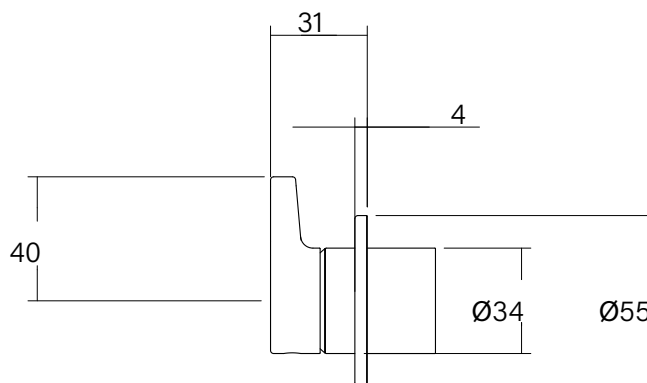

Faucet Strommen Vara Fin Shower Mixer Tap Kit Armada Bronze Lead Free

39987

SPECIFICATIONS

Recommended Use	Domestic; Commercial; Hotel
Colour Finish	Armada Bronze
Primary Material	DR Brass
Recommended Pressure Range	300 - 500 kPa
Max Continuous Working Temperature (deg C)	65
Min Continuous Working Temperature (deg C)	5
Hot Water Unit Suitability	Storage Tank, Continuous Flow

WARRANTY

Warranty - Domestic Use (Years)	40
Spare Parts & Labour (Years)	10

Please refer to Warranty Page for full Terms and Conditions

Dimensions are nominal measurements only.

CLEANING RECOMMENDATIONS:

We recommend the use of soapy water or approved cleaners. This product should not be cleaned with abrasive materials. Damage caused by any improper treatment is not covered by the product warranty. Refer to Warranty Conditions

Disclaimer: Products in this specification manual must by regulation be installed by licensed and registered trade people. The manufacturer/distributor reserves the right to vary specifications or delete models from their range without prior notification. Dimensions are nominal measurements only. Dimensions and set-outs listed are correct at time of publication however the manufacturer/distributor takes no responsibility for printing errors.

Published 11/02/2026

To see the complete Faucet Strommen
Vara range go to www.reece.com.au