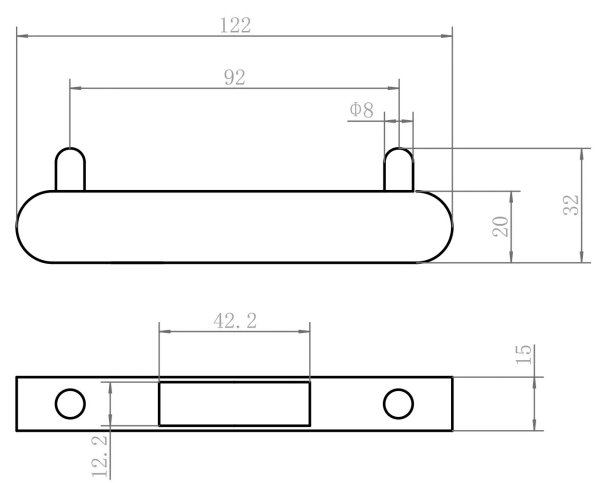

Mizu Soothe Vertical Double Robe Hook Brushed Stainless Steel

2002738

SPECIFICATIONS

Recommended Use	Domestic, Hotel & Commercial
Colour	Stainless Steel
Material	Stainless Steel (304 Grade)

WARRANTY

Warranty - Domestic Use	7 Years
Spare Parts & Labour	12 Months

Please refer to Warranty Page for full Terms and Conditions

Dimensions are nominal measurements only.

CLEANING RECOMMENDATIONS:

We recommend the use of soapy water or approved cleaners. This product should not be cleaned with abrasive materials. Damage caused by any improper treatment is not covered by the product warranty. Refer to Warranty Conditions

Disclaimer: Products in this specification manual must by regulation be installed by licensed and registered trade people. The manufacturer/distributor reserves the right to vary specifications or delete models from their range without prior notification. Dimensions are nominal measurements only. Dimensions and set-outs listed are correct at time of publication however the manufacturer/distributor takes no responsibility for printing errors.

Published 24/02/2023

To see the complete Mizu range go to www.reece.com.au