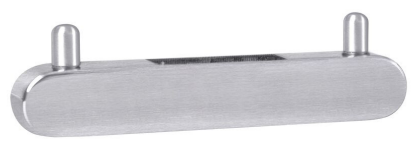

Dimensions are nominal measurements only.

CLEANING RECOMMENDATIONS:

We recommend the use of soapy water or approved cleaners. This product should not be cleaned with abrasive materials. Damage caused by any improper treatment is not covered by the product warranty. Refer to Warranty Conditions

Disclaimer: Products in this specification manual must by regulation be installed by licensed and registered trade people. The manufacturer/distributor reserves the right to vary specifications or delete models from their range without prior notification. Dimensions are nominal measurements only. Dimensions and set-outs listed are correct at time of publication however the manufacturer/distributor takes no responsibility for printing errors.

Published 24/02/2023

To see the complete Mizu range go to www.reece.com.au