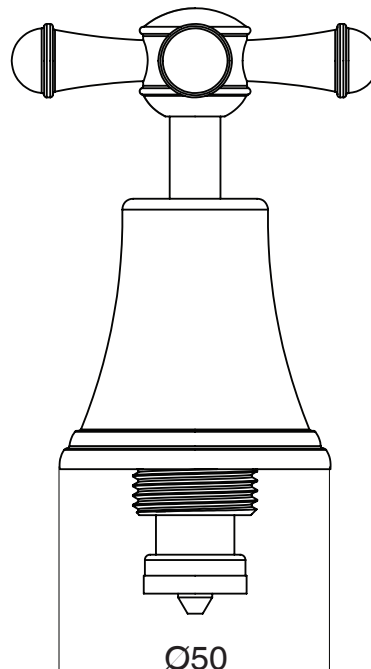

Posh Canterbury Wall Top Assemblies

SPECIFICATIONS

Recommended Use	Domestic, hotel and commercial
Colour	Chrome
Colour Availability	Chrome, Brass Gold
Material	Brass - DR
Recommended Pressure Range	150 - 500 kPa
Max Continuous Working Pressure	500 kPa
Max Continuous Working Temperature	80 deg C
Suitable for Storage Tank Hot Water	Yes
Suitable for Continuous Flow Hot Water	Yes
Suitable for Gravity Feed Hot Water	No

WARRANTY

Warranty - Domestic Use	10 Years
Spare Parts & Labour	12 Months

Please refer to Warranty Page for full Terms and Conditions

Dimensions are nominal measurements only.

CLEANING RECOMMENDATIONS:

We recommend the use of soapy water or approved cleaners. This product should not be cleaned with abrasive materials. Damage caused by any improper treatment is not covered by the product warranty. Refer to Warranty Conditions

Disclaimer: Products in this specification manual must by regulation be installed by licensed and registered trade people. The manufacturer/distributor reserves the right to vary specifications or delete models from their range without prior notification. Dimensions are nominal measurements only. Dimensions and set-outs listed are correct at time of publication however the manufacturer/distributor takes no responsibility for printing errors.

Published 01/05/2018

To see the complete Posh range go to www.reece.com.au/bathrooms