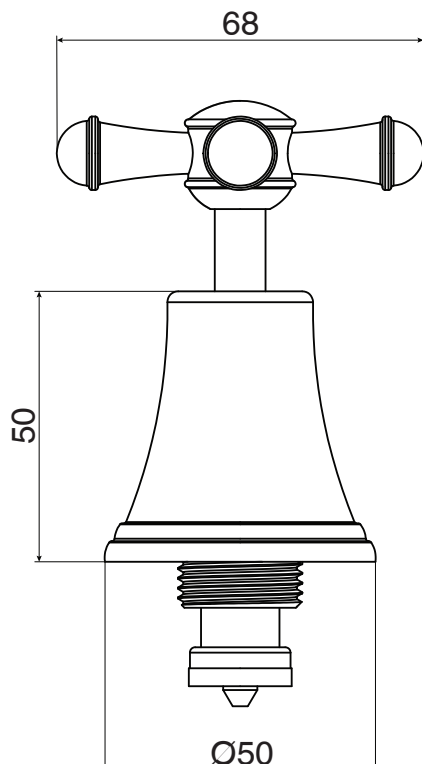

Posh Canterbury Wall Top Assemblies

SPECIFICATIONS

Recommended Use	Domestic, hotel and commercial
Colour	Chrome
Colour Availability	Chrome, Brass Gold
Material	Brass - DR
Recommended Pressure Range	150 - 500 kPa
Max Continuous Working Pressure	500 kPa
Max Continuous Working Temperature	80 deg C
Suitable for Storage Tank Hot Water	Yes
Suitable for Continuous Flow Hot Water	Yes
Suitable for Gravity Feed Hot Water	No

WARRANTY

Warranty - Domestic Use	10 Years
Spare Parts & Labour	12 Months

Please refer to Warranty Page for full Terms and Conditions

Dimensions are nominal measurements only.

CLEANING RECOMMENDATIONS:

We recommend the use of soapy water or approved cleaners. This product should not be cleaned with abrasive materials. Damage caused by any improper treatment is not covered by the product warranty. Refer to Warranty Conditions

Disclaimer: Products in this specification manual must by regulation be installed by licensed and registered trade people. The manufacturer/distributor reserves the right to vary specifications or delete models from their range without prior notification. Dimensions are nominal measurements only. Dimensions and set-outs listed are correct at time of publication however the manufacturer/distributor takes no responsibility for printing errors.

Published 01/05/2018

To see the complete Posh range go to www.reece.com.au/bathrooms