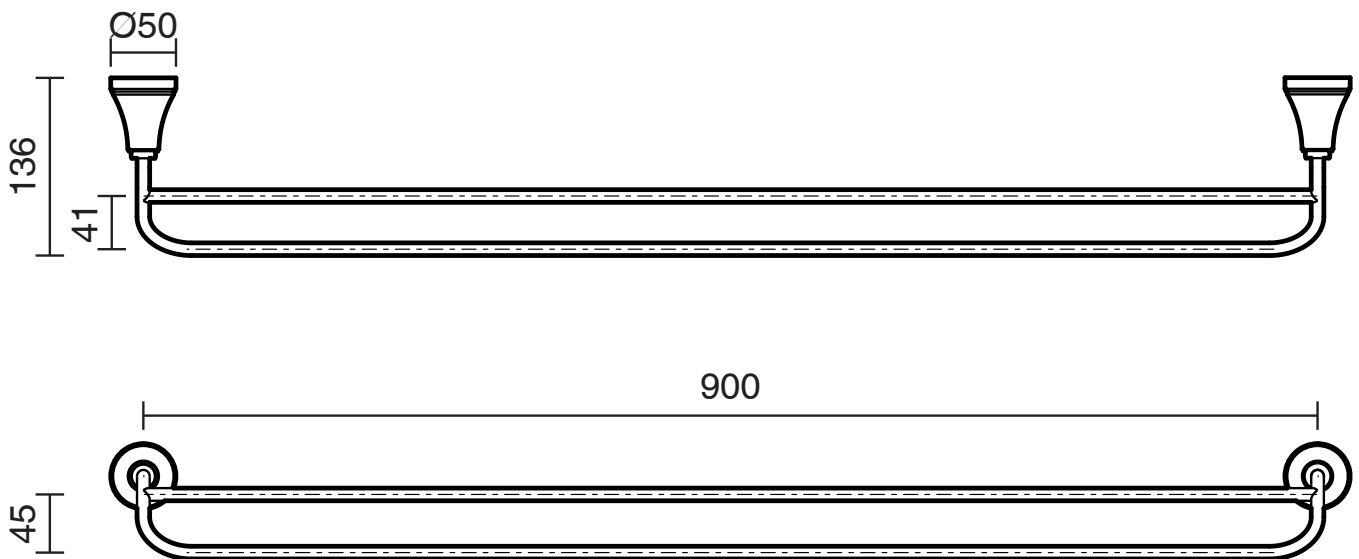

KADO

Kado Era Double Towel Rail 900mm Chrome

9507723

SPECIFICATIONS

Recommended Use	Domestic, Hotel & Commercial
Colour	Chrome
Material	Zinc/Steel

WARRANTY

Replacement Only - Domestic Use	10 Years
Parts Replacement Only	12 Months

Please refer to Warranty Page for full Terms and Conditions

Dimensions are nominal measurements only.

CLEANING RECOMMENDATIONS:

We recommend the use of soapy water or approved cleaners. This product should not be cleaned with abrasive materials. Damage caused by any improper treatment is not covered by the product warranty. Refer to Warranty Conditions

Disclaimer: Products in this specification manual must by regulation be installed by licensed and registered trade people. The manufacturer/distributor reserves the right to vary specifications or delete models from their range without prior notification. Dimensions are nominal measurements only. Dimensions and set-outs listed are correct at time of publication however the manufacturer/distributor takes no responsibility for printing errors.

Published 12/10/2023

To see the complete Kado range go to www.reece.com.au