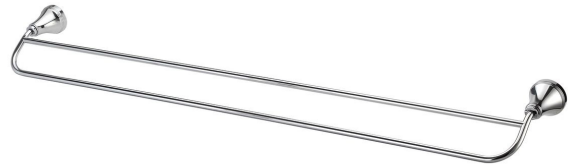

KADO

Kado Era Double Towel Rail 900mm Chrome

9507723

SPECIFICATIONS

Recommended Use	Domestic, Hotel & Commercial
Colour	Chrome
Material	Zinc/Steel

WARRANTY

Replacement Only - Domestic Use	10 Years
Parts Replacement Only	12 Months

Please refer to Warranty Page for full Terms and Conditions

Dimensions are nominal measurements only.

CLEANING RECOMMENDATIONS:

We recommend the use of soapy water or approved cleaners. This product should not be cleaned with abrasive materials. Damage caused by any improper treatment is not covered by the product warranty. Refer to Warranty Conditions

Disclaimer: Products in this specification manual must by regulation be installed by licensed and registered trade people. The manufacturer/distributor reserves the right to vary specifications or delete models from their range without prior notification. Dimensions are nominal measurements only. Dimensions and set-outs listed are correct at time of publication however the manufacturer/distributor takes no responsibility for printing errors.

Published 12/10/2023

To see the complete Kado range go to www.reece.com.au