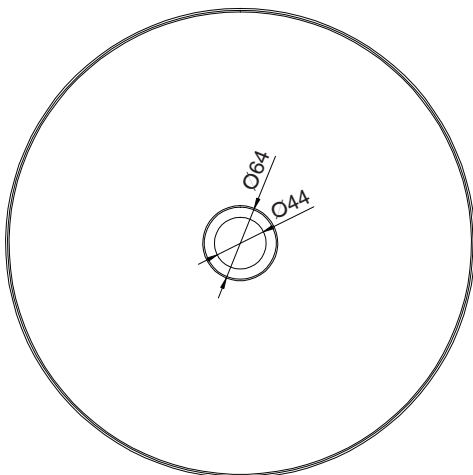

KADO

Kado Aspect Stainless Steel Basin Round 400mm with Plug & Waste Brushed Gunmetal

1806087

SPECIFICATIONS

Recommended Use	Domestic, Hotel & Commercial
Material	Stainless Steel (304 Grade)
Basin Colour	Brushed Gunmetal
Bowl Capacity	12 ltr
Weight	5.2 kg
Fixing	Waterproof silicone to the rim of basin and the benchtop
Taphole Configuration	No Taphole
Overflow Configuration	No Overflow
Plug & Waste Size	40mm
Plug & Waste	Included
Tapware	Sold Separately

WARRANTY

Warranty - Domestic Use	10 Years
Spare Parts & Labour	12 Months

Please refer to Warranty Page for full Terms and Conditions

Dimensions are nominal measurements only.

CLEANING RECOMMENDATIONS:

We recommend the use of soapy water or approved cleaners. This product should not be cleaned with abrasive materials. Damage caused by any improper treatment is not covered by the product warranty. Refer to Warranty Conditions

Disclaimer: Products in this specification manual must by regulation be installed by licensed and registered trade people. The manufacturer/distributor reserves the right to vary specifications or delete models from their range without prior notification. Dimensions are nominal measurements only. Dimensions and set-outs listed are correct at time of publication however the manufacturer/distributor takes no responsibility for printing errors.

Published 15/12/2021

To see the complete Kado range go to www.reece.com.au