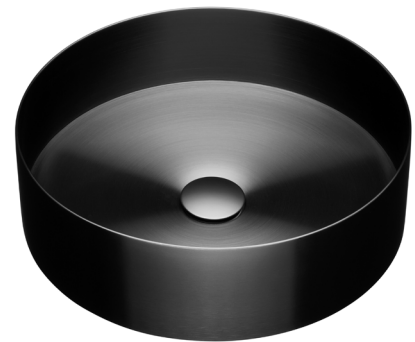

KADO

Kado Aspect Stainless Steel Basin Round 400mm with Plug & Waste Brushed Gunmetal

1806087

SPECIFICATIONS

Recommended Use	Domestic, Hotel & Commercial
Material	Stainless Steel (304 Grade)
Basin Colour	Brushed Gunmetal
Bowl Capacity	12 ltr
Weight	5.2 kg
Fixing	Waterproof silicone to the rim of basin and the benchtop
Taphole Configuration	No Taphole
Overflow Configuration	No Overflow
Plug & Waste Size	40mm
Plug & Waste	Included
Tapware	Sold Separately

WARRANTY

Warranty - Domestic Use	10 Years
Spare Parts & Labour	12 Months

Please refer to Warranty Page for full Terms and Conditions

Dimensions are nominal measurements only.

CLEANING RECOMMENDATIONS:

We recommend the use of soapy water or approved cleaners. This product should not be cleaned with abrasive materials. Damage caused by any improper treatment is not covered by the product warranty. Refer to Warranty Conditions

Disclaimer: Products in this specification manual must by regulation be installed by licensed and registered trade people. The manufacturer/distributor reserves the right to vary specifications or delete models from their range without prior notification. Dimensions are nominal measurements only. Dimensions and set-outs listed are correct at time of publication however the manufacturer/distributor takes no responsibility for printing errors.

Published 15/12/2021

To see the complete Kado range go to www.reece.com.au