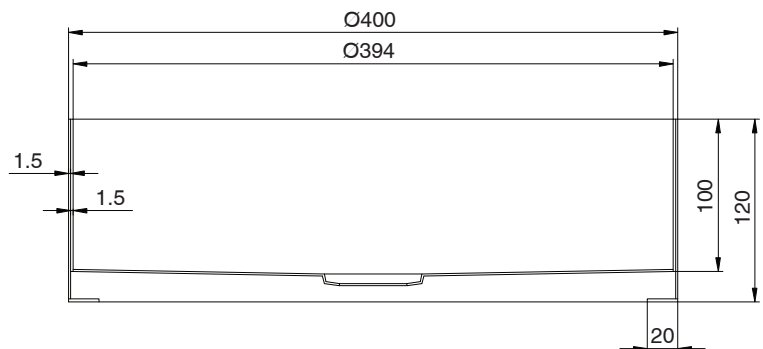

KADO

Kado Aspect Stainless Steel Basin Round 400mm with Plug & Waste Brushed Gunmetal

1806087

SPECIFICATIONS

Recommended Use	Domestic, Hotel & Commercial
Material	Stainless Steel (304 Grade)
Basin Colour	Brushed Gunmetal
Bowl Capacity	12 ltr
Weight	5.2 kg
Fixing	Waterproof silicone to the rim of basin and the benchtop
Taphole Configuration	No Taphole
Overflow Configuration	No Overflow
Plug & Waste Size	40mm
Plug & Waste	Included
Tapware	Sold Separately

WARRANTY

Warranty - Domestic Use	10 Years
Spare Parts & Labour	12 Months

Please refer to Warranty Page for full Terms and Conditions

Dimensions are nominal measurements only.

CLEANING RECOMMENDATIONS:

We recommend the use of soapy water or approved cleaners. This product should not be cleaned with abrasive materials. Damage caused by any improper treatment is not covered by the product warranty. Refer to Warranty Conditions

Disclaimer: Products in this specification manual must by regulation be installed by licensed and registered trade people. The manufacturer/distributor reserves the right to vary specifications or delete models from their range without prior notification. Dimensions are nominal measurements only. Dimensions and set-outs listed are correct at time of publication however the manufacturer/distributor takes no responsibility for printing errors.

Published 15/12/2021

To see the complete Kado range go to www.reece.com.au