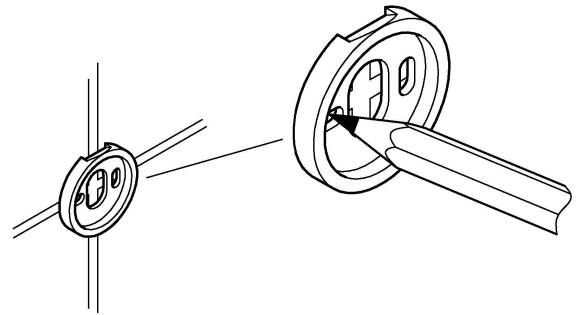

ESSENTIALS ACCESSORIES
TOILET ROLL HOLDER
MODEL #40689001

Pure Freude
an Wasser

Product Specifications

Product Description:

Essentials

Toilet paper holder
material: metal
without cover
concealed fastening
GROHE StarLight® chrome finish

Installation instructions

1.

2.

3.

4.

Installation Instructions

When installing bathroom accessories please ensure all fixings are installed for maximum stability.

Care