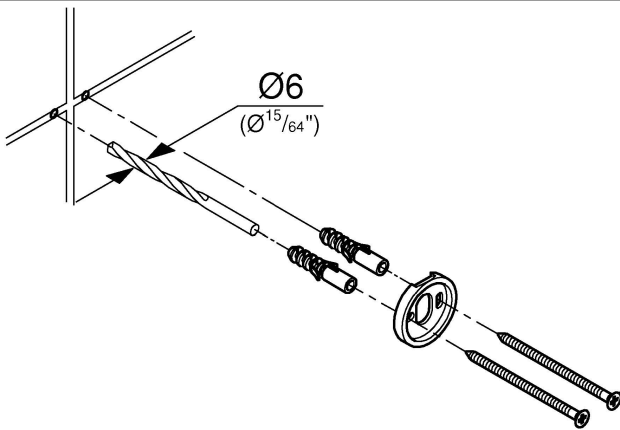

Installation instructions

1.

2.

3.

4.

Installation Instructions

When installing bathroom accessories please ensure all fixings are installed for maximum stability.

Care

For directions on the care of this fitting, please refer to the accompanying care instructions.