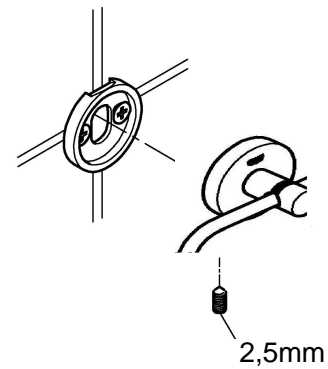

ESSENTIALS ACCESSORIES
TOILET ROLL HOLDER
MODEL #40689001

Pure Freude
an Wasser

Product Specifications

Product Description:

Essentials

Toilet paper holder
material: metal
without cover
concealed fastening
GROHE StarLight® chrome finish

Installation instructions

1.

2.

3.

4.

Installation Instructions

When installing bathroom accessories please ensure all fixings are installed for maximum stability.

Care