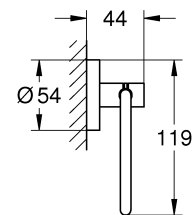

ESSENTIALS ACCESSORIES
TOILET ROLL HOLDER
MODEL #40689001

Pure Freude
an Wasser

Product Specifications

Product Description:

Essentials

Toilet paper holder
material: metal
without cover
concealed fastening
GROHE StarLight® chrome finish