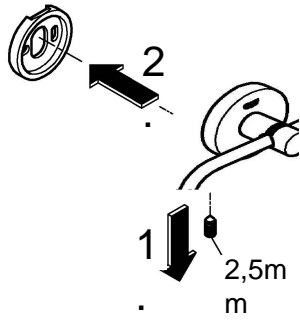

ESSENTIALS ACCESSORIES
TOILET ROLL HOLDER
MODEL #40689001

Pure Freude
an Wasser

Product Specifications

Product Description:

Essentials

Toilet paper holder
material: metal
without cover
concealed fastening
GROHE StarLight® chrome finish

Installation instructions

1.

2.

3.

4.

Installation Instructions

When installing bathroom accessories please ensure all fixings are installed for maximum stability.

Care