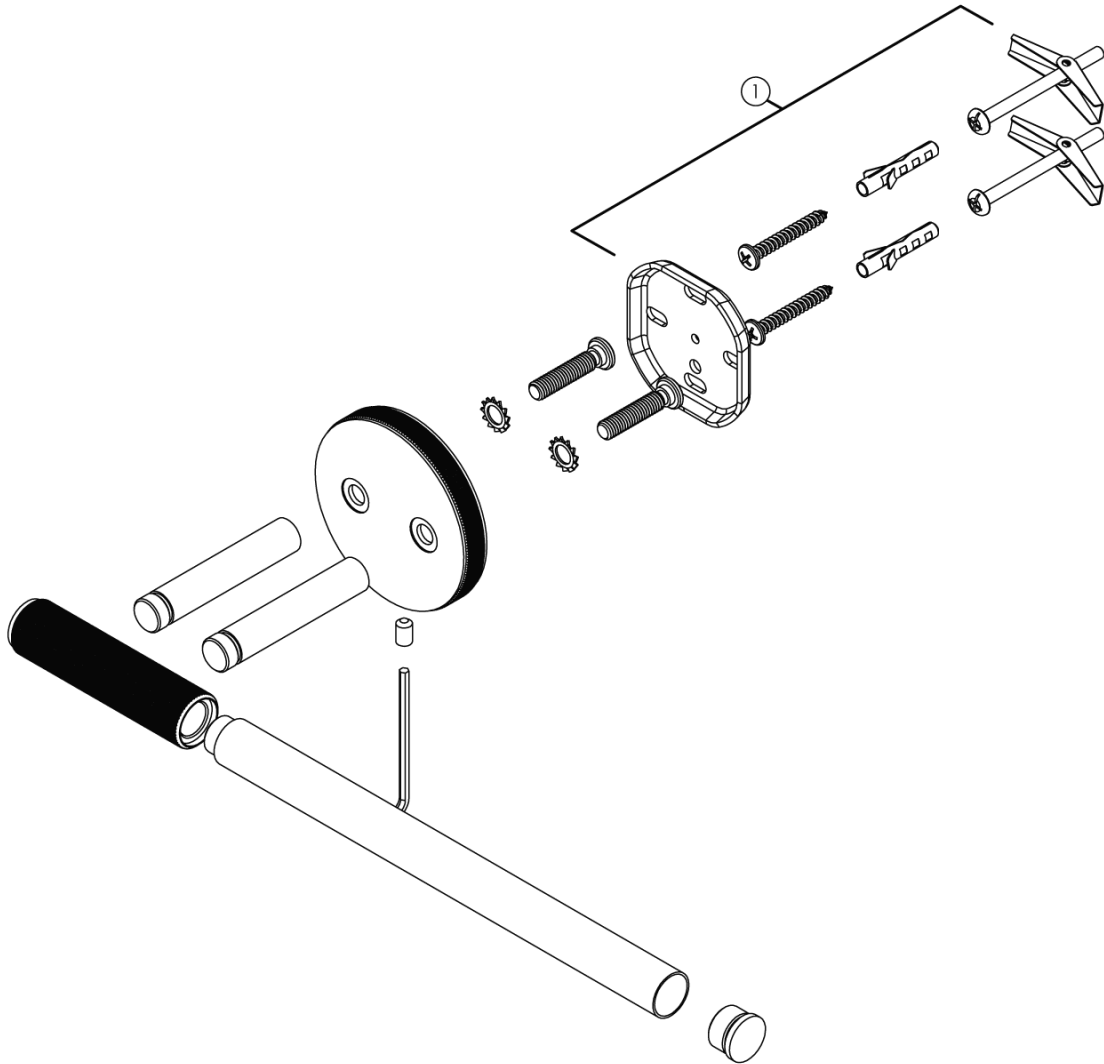

Milli Marq Edit Guest Towel Holder Matte Black

21913

No.	Description	Code
1	Milli Marc Edit Fixing Plate Kit	29882