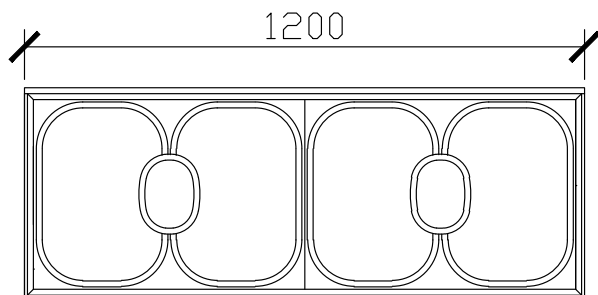

Published 16/02/2024

ISSY

Blossom I Vanity Unit

STANDARD SIZES

500mm

**DOOR WITH
INTERNAL FIXED SHELF
SIDE VIEW for all sizes

600mm

1000mm

1200mm

ISSY

Blossom I Vanity Unit

STANDARD SIZES

1500mm

1800mm

2000mm

ISSY

Blossom I Vanity Unit

CUSTOM DEPTH

500mm

600mm

SIDE VIEW for all sizes

1000mm

1200mm

ISSY

Blossom I Vanity Unit

CUSTOM DEPTH

1500mm

1800mm

2000mm

ISSY

Blossom I Vanity Unit

STANDARD - RECOMMENDED FOR COUNTER BASINS
120DIA CORIAN CUTOUT