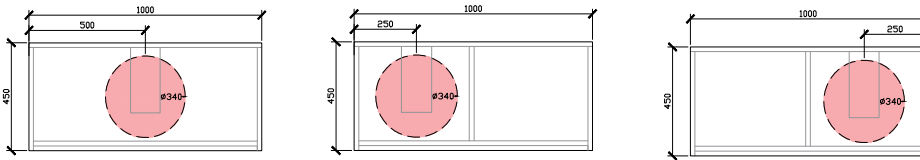

Published 16/02/2024

ISSY

Blossom I Vanity Unit

STANDARD SIZES

500mm

**DOOR WITH
INTERNAL FIXED SHELF
SIDE VIEW for all sizes

600mm

1000mm

Blossom I Vanity Unit

CUSTOM DEPTH

1500mm

1800mm

2000mm

ISSY

Blossom I Vanity Unit

STANDARD - RECOMMENDED FOR COUNTER BASINS
120DIA CORIAN CUTOUT

1800W: CENTRAL & DOUBLE BASIN | OFFSET LEFT & RIGHT

2000W: DOUBLE BASIN | OFFSET LEFT & RIGHT

Blossom I Vanity Unit

ROCA INSPIRA SOFT SQUARE SEMI-INSET & ROCA INSPIRA ROUND SEMI-INSET
340DIA CORIAN CUTOUT

500 - 600W: CENTRAL ONLY

1000W: CENTRAL | OFFSET LEFT & RIGHT

1200W: CENTRAL | OFFSET LEFT & RIGHT

1500W: CENTRAL & DOUBLE BASIN | OFFSET LEFT & RIGHT

Blossom I Vanity Unit

ROCA INSPIRA SOFT SQUARE SEMI-INSET & ROCA INSPIRA ROUND SEMI-INSET
340DIA CORIAN CUTOUT