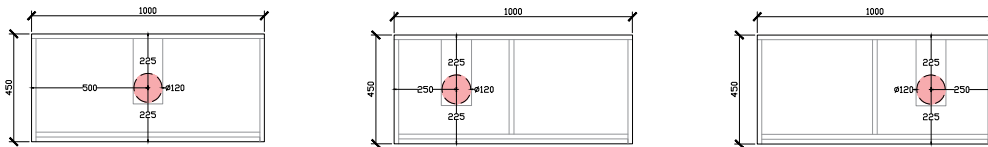

Published 16/02/2024

ISSY

Blossom I Vanity Unit

STANDARD SIZES

500mm

**DOOR WITH
INTERNAL FIXED SHELF
SIDE VIEW for all sizes

600mm

1000mm

Blossom I Vanity Unit

CUSTOM DEPTH

500mm

600mm

SIDE VIEW for all sizes

1000mm

1200mm

ISSY

Blossom I Vanity Unit

CUSTOM DEPTH

1500mm

1800mm

2000mm

ISSY

Blossom I Vanity Unit

STANDARD - RECOMMENDED FOR COUNTER BASINS
120DIA CORIAN CUTOUT

500 - 600W: CENTRAL ONLY

1000W: CENTRAL | OFFSET LEFT & RIGHT

1200W: CENTRAL | OFFSET LEFT & RIGHT

1500W: CENTRAL & DOUBLE BASIN | OFFSET LEFT & RIGHT

Blossom I Vanity Unit

STANDARD - RECOMMENDED FOR COUNTER BASINS
120DIA CORIAN CUTOUT