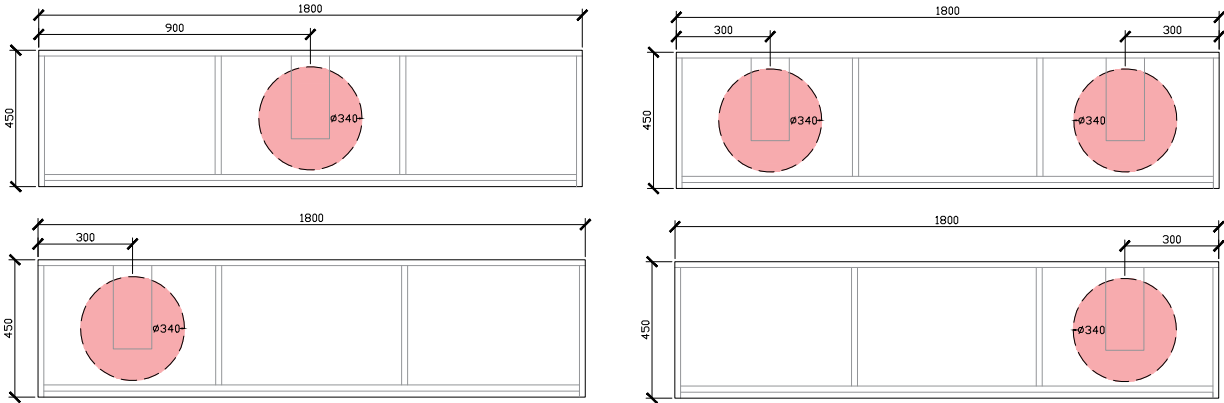

Blossom I Vanity Unit

ROCA INSPIRA SOFT SQUARE SEMI-INSET & ROCA INSPIRA ROUND SEMI-INSET
340DIA CORIAN CUTOUT

1800W: CENTRAL & DOUBLE BASIN | OFFSET LEFT & RIGHT