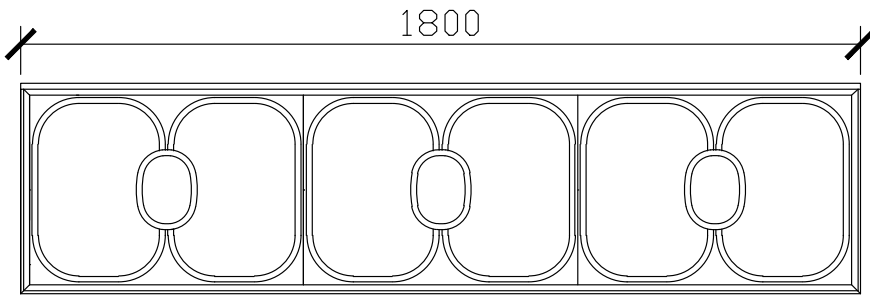

Published 16/02/2024

ISSY

Blossom I Vanity Unit

STANDARD SIZES

500mm

**DOOR WITH
INTERNAL FIXED SHELF
SIDE VIEW for all sizes

600mm

1000mm

1200mm

ISSY

Blossom I Vanity Unit

STANDARD SIZES

1500mm

1800mm

2000mm

ISSY

Blossom I Vanity Unit

CUSTOM DEPTH

500mm

600mm

SIDE VIEW for all sizes

1000mm

1200mm

ISSY

Blossom I Vanity Unit

CUSTOM DEPTH

1500mm

1800mm

2000mm

ISSY

Blossom I Vanity Unit

STANDARD - RECOMMENDED FOR COUNTER BASINS
120DIA CORIAN CUTOUT