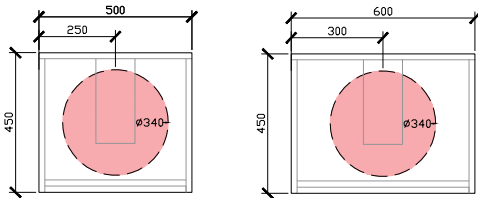

Blossom I Vanity Unit

ROCA INSPIRA SOFT SQUARE SEMI-INSET & ROCA INSPIRA ROUND SEMI-INSET
340DIA CORIAN CUTOUT

500 - 600W: CENTRAL ONLY