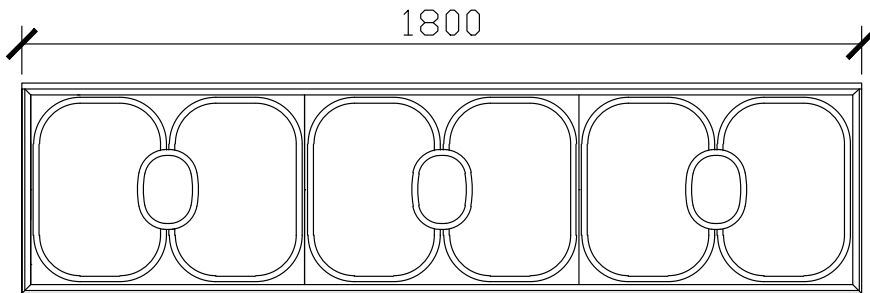

Published 16/02/2024

ISSY

Blossom I Vanity Unit

STANDARD SIZES

500mm

**DOOR WITH
INTERNAL FIXED SHELF
SIDE VIEW for all sizes

600mm

1000mm

1200mm

ISSY

Blossom I Vanity Unit

STANDARD SIZES

1500mm

1800mm

2000mm

ISSY

Blossom I Vanity Unit

CUSTOM DEPTH

500mm

600mm

SIDE VIEW for all sizes

1000mm

1200mm

ISSY

Blossom I Vanity Unit

CUSTOM DEPTH

1500mm

1800mm

2000mm

ISSY

Blossom I Vanity Unit

STANDARD - RECOMMENDED FOR COUNTER BASINS
120DIA CORIAN CUTOUT