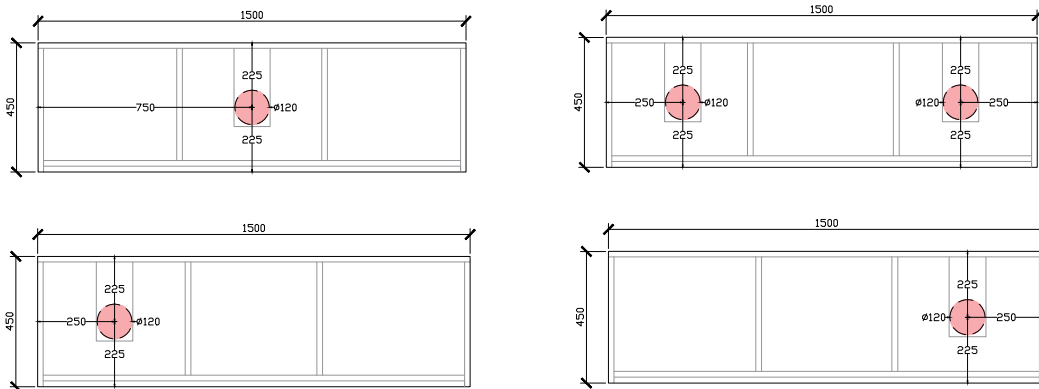

Published 16/02/2024

ISSY

Blossom I Vanity Unit

STANDARD SIZES

500mm

**DOOR WITH
INTERNAL FIXED SHELF
SIDE VIEW for all sizes

600mm

1000mm

Blossom I Vanity Unit

CUSTOM DEPTH

1500mm

1800mm

2000mm

ISSY

Blossom I Vanity Unit

STANDARD - RECOMMENDED FOR COUNTER BASINS
120DIA CORIAN CUTOUT

500 - 600W: CENTRAL ONLY

1000W: CENTRAL | OFFSET LEFT & RIGHT

1200W: CENTRAL | OFFSET LEFT & RIGHT

1500W: CENTRAL & DOUBLE BASIN | OFFSET LEFT & RIGHT

Blossom I Vanity Unit

STANDARD - RECOMMENDED FOR COUNTER BASINS
120DIA CORIAN CUTOUT

1800W: CENTRAL & DOUBLE BASIN | OFFSET LEFT & RIGHT

2000W: DOUBLE BASIN | OFFSET LEFT & RIGHT

Blossom I Vanity Unit

ROCA INSPIRA SOFT SQUARE SEMI-INSET & ROCA INSPIRA ROUND SEMI-INSET
340DIA CORIAN CUTOUT