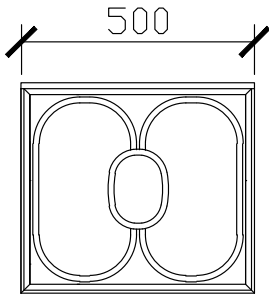

Published 16/02/2024

ISSY

Blossom I Vanity Unit

STANDARD SIZES

500mm

**DOOR WITH
INTERNAL FIXED SHELF
SIDE VIEW for all sizes

600mm

1000mm

1200mm

ISSY

Blossom I Vanity Unit

STANDARD SIZES

1500mm

1800mm

2000mm

ISSY

Blossom I Vanity Unit

CUSTOM DEPTH

500mm

600mm

SIDE VIEW for all sizes

1000mm

1200mm

ISSY

Blossom I Vanity Unit

CUSTOM DEPTH

1500mm

1800mm

2000mm

ISSY

Blossom I Vanity Unit

STANDARD - RECOMMENDED FOR COUNTER BASINS
120DIA CORIAN CUTOUT