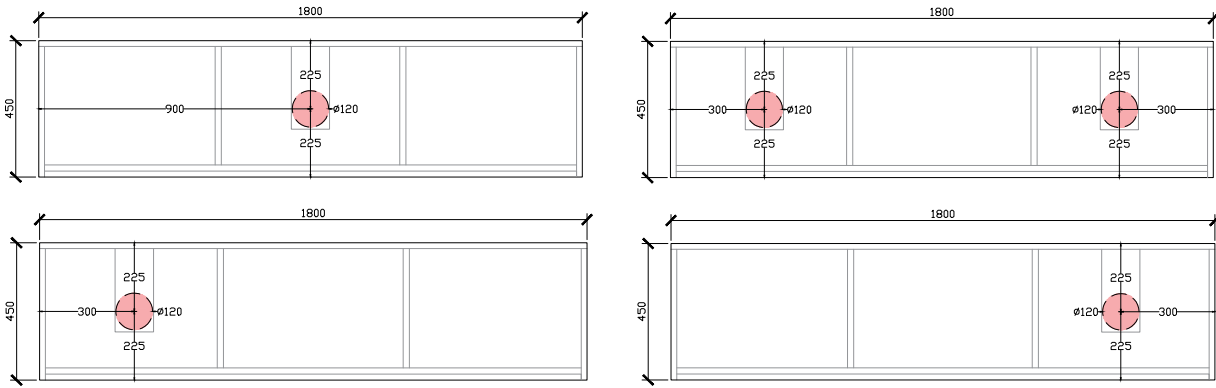

Published 16/02/2024

ISSY

Blossom I Vanity Unit

STANDARD SIZES

500mm

**DOOR WITH
INTERNAL FIXED SHELF
SIDE VIEW for all sizes

600mm

1000mm

Blossom I Vanity Unit

CUSTOM DEPTH

1500mm

1800mm

2000mm

ISSY

Blossom I Vanity Unit

STANDARD - RECOMMENDED FOR COUNTER BASINS
120DIA CORIAN CUTOUT

500 - 600W: CENTRAL ONLY

1000W: CENTRAL | OFFSET LEFT & RIGHT

1200W: CENTRAL | OFFSET LEFT & RIGHT

1500W: CENTRAL & DOUBLE BASIN | OFFSET LEFT & RIGHT

Blossom I Vanity Unit

STANDARD - RECOMMENDED FOR COUNTER BASINS
120DIA CORIAN CUTOUT

1800W: CENTRAL & DOUBLE BASIN | OFFSET LEFT & RIGHT

2000W: DOUBLE BASIN | OFFSET LEFT & RIGHT

Blossom I Vanity Unit

ROCA INSPIRA SOFT SQUARE SEMI-INSET & ROCA INSPIRA ROUND SEMI-INSET
340DIA CORIAN CUTOUT