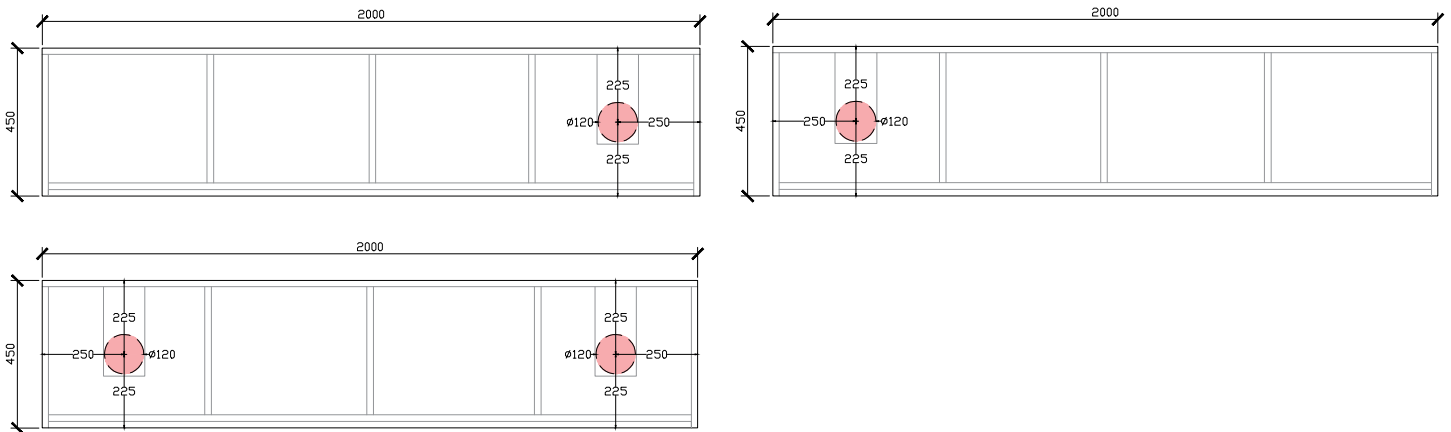

Blossom I Vanity Unit

CUSTOM DEPTH

1500mm

1800mm

2000mm

ISSY

Blossom I Vanity Unit

STANDARD - RECOMMENDED FOR COUNTER BASINS
120DIA CORIAN CUTOUT

500 - 600W: CENTRAL ONLY

1000W: CENTRAL | OFFSET LEFT & RIGHT

1200W: CENTRAL | OFFSET LEFT & RIGHT

1500W: CENTRAL & DOUBLE BASIN | OFFSET LEFT & RIGHT

Blossom I Vanity Unit

STANDARD - RECOMMENDED FOR COUNTER BASINS
120DIA CORIAN CUTOUT

1800W: CENTRAL & DOUBLE BASIN | OFFSET LEFT & RIGHT

2000W: DOUBLE BASIN | OFFSET LEFT & RIGHT

Blossom I Vanity Unit

ROCA INSPIRA SOFT SQUARE SEMI-INSET & ROCA INSPIRA ROUND SEMI-INSET
340DIA CORIAN CUTOUT