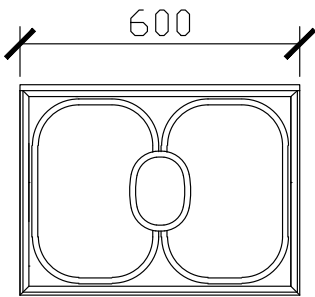

Published 16/02/2024

ISSY

Blossom I Vanity Unit

STANDARD SIZES

500mm

**DOOR WITH
INTERNAL FIXED SHELF
SIDE VIEW for all sizes

600mm

1000mm

1200mm

ISSY

Blossom I Vanity Unit

STANDARD SIZES

1500mm

1800mm

2000mm

ISSY

Blossom I Vanity Unit

CUSTOM DEPTH

500mm

600mm

SIDE VIEW for all sizes

1000mm

1200mm

ISSY

Blossom I Vanity Unit

CUSTOM DEPTH

1500mm

1800mm

2000mm

ISSY

Blossom I Vanity Unit

STANDARD - RECOMMENDED FOR COUNTER BASINS
120DIA CORIAN CUTOUT