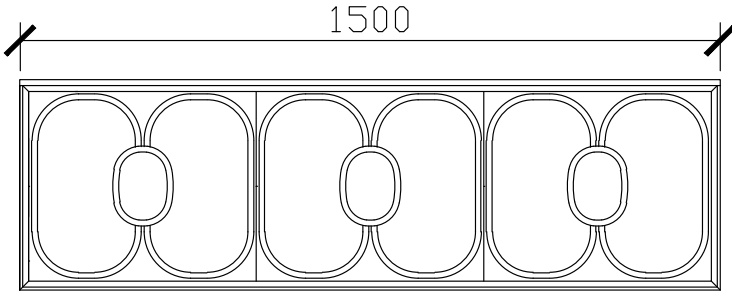

Published 16/02/2024

ISSY

Blossom I Vanity Unit

STANDARD SIZES

500mm

**DOOR WITH
INTERNAL FIXED SHELF
SIDE VIEW for all sizes

600mm

1000mm

1200mm

ISSY

Blossom I Vanity Unit

STANDARD SIZES

1500mm

1800mm

2000mm

ISSY

Blossom I Vanity Unit

CUSTOM DEPTH

500mm

600mm

SIDE VIEW for all sizes

1000mm

1200mm

ISSY

Blossom I Vanity Unit

CUSTOM DEPTH

1500mm

1800mm

2000mm

ISSY

Blossom I Vanity Unit

STANDARD - RECOMMENDED FOR COUNTER BASINS
120DIA CORIAN CUTOUT