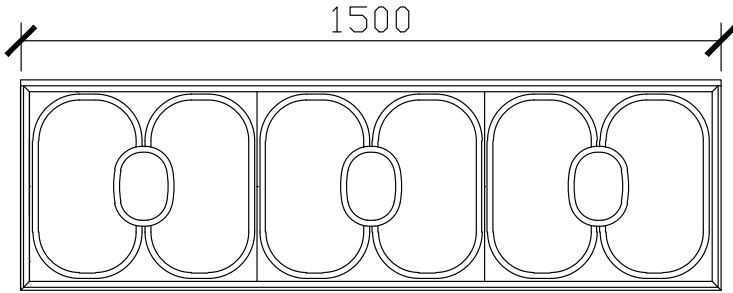

Published 16/02/2024

ISSY

Blossom I Vanity Unit

STANDARD SIZES

500mm

**DOOR WITH
INTERNAL FIXED SHELF
SIDE VIEW for all sizes

600mm

1000mm

1200mm

ISSY

Blossom I Vanity Unit

STANDARD SIZES

1500mm

1800mm

2000mm

ISSY

Blossom I Vanity Unit

CUSTOM DEPTH

500mm

600mm

SIDE VIEW for all sizes

1000mm

1200mm

ISSY

Blossom I Vanity Unit

CUSTOM DEPTH

1500mm

1800mm

2000mm

ISSY

Blossom I Vanity Unit

STANDARD - RECOMMENDED FOR COUNTER BASINS
120DIA CORIAN CUTOUT