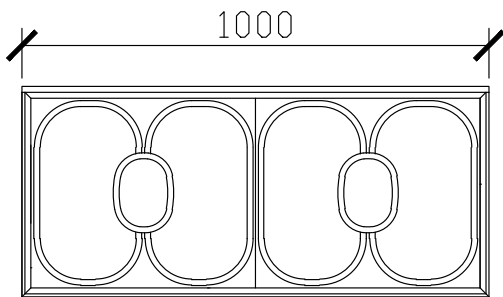

STANDARD SIZES	BL1-VU500	BL1-VU600	BL1-VU1000	BL1-VU1200	BL1-VU1500	BL1-VU1800	BL1-VU2000
Width (mm)	500	600	1000	1200	1500	1800	2000
Depth (mm)	450	450	450	450	450	450	450
Height (mm)	450	450	450	450	450	450	450
Number of Doors	1	1	2	2	3	3	4
Basin Options	1	1	1	1	1-2	1-2	1-2

Published 16/02/2024

ISSY

Blossom I Vanity Unit

STANDARD SIZES

500mm

**DOOR WITH
INTERNAL FIXED SHELF
SIDE VIEW for all sizes

600mm

1000mm

1200mm

ISSY

Blossom I Vanity Unit

STANDARD SIZES

1500mm

1800mm

2000mm

ISSY

Blossom I Vanity Unit

CUSTOM DEPTH

500mm

600mm

SIDE VIEW for all sizes

1000mm

1200mm

ISSY