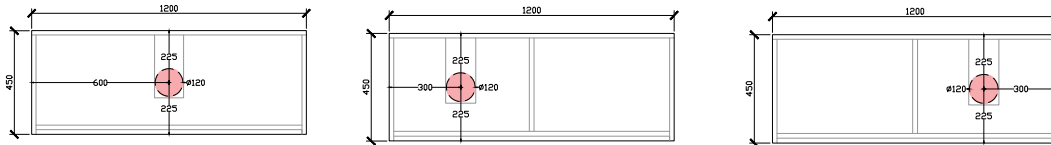

Published 16/02/2024

ISSY

Blossom I Vanity Unit

STANDARD SIZES

500mm

**DOOR WITH
INTERNAL FIXED SHELF
SIDE VIEW for all sizes

600mm

1000mm

Blossom I Vanity Unit

CUSTOM DEPTH

500mm

600mm

SIDE VIEW for all sizes

1000mm

1200mm

ISSY

Blossom I Vanity Unit

CUSTOM DEPTH

1500mm

1800mm

2000mm

ISSY

Blossom I Vanity Unit

STANDARD - RECOMMENDED FOR COUNTER BASINS
120DIA CORIAN CUTOUT

500 - 600W: CENTRAL ONLY

1000W: CENTRAL | OFFSET LEFT & RIGHT

1200W: CENTRAL | OFFSET LEFT & RIGHT

1500W: CENTRAL & DOUBLE BASIN | OFFSET LEFT & RIGHT

Blossom I Vanity Unit

STANDARD - RECOMMENDED FOR COUNTER BASINS
120DIA CORIAN CUTOUT