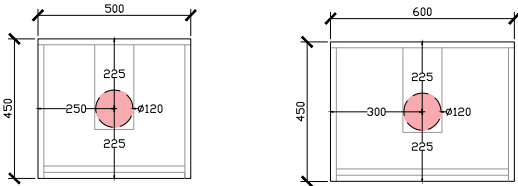

ISSY

Blossom I Vanity Unit

STANDARD - RECOMMENDED FOR COUNTER BASINS
120DIA CORIAN CUTOUT

500 - 600W: CENTRAL ONLY