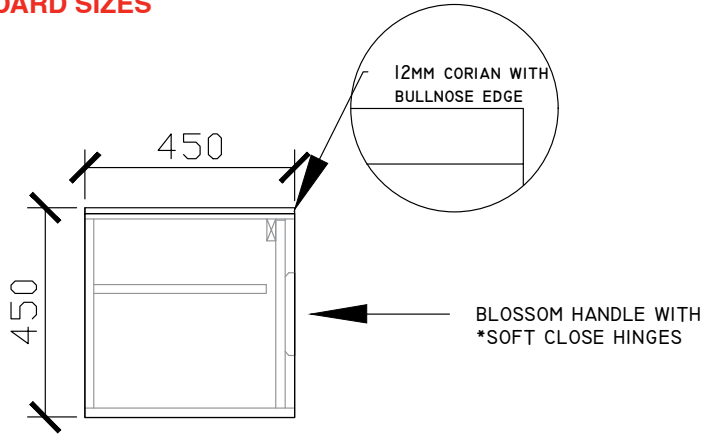

Published 16/02/2024

ISSY

Blossom I Vanity Unit

STANDARD SIZES

500mm

**DOOR WITH
INTERNAL FIXED SHELF
SIDE VIEW for all sizes

600mm

1000mm

1200mm

ISSY

Blossom I Vanity Unit

STANDARD SIZES

1500mm

1800mm

2000mm

ISSY

Blossom I Vanity Unit

CUSTOM DEPTH

500mm

600mm

SIDE VIEW for all sizes

1000mm

1200mm

ISSY

Blossom I Vanity Unit

CUSTOM DEPTH

1500mm

1800mm

2000mm

ISSY

Blossom I Vanity Unit

STANDARD - RECOMMENDED FOR COUNTER BASINS
120DIA CORIAN CUTOUT