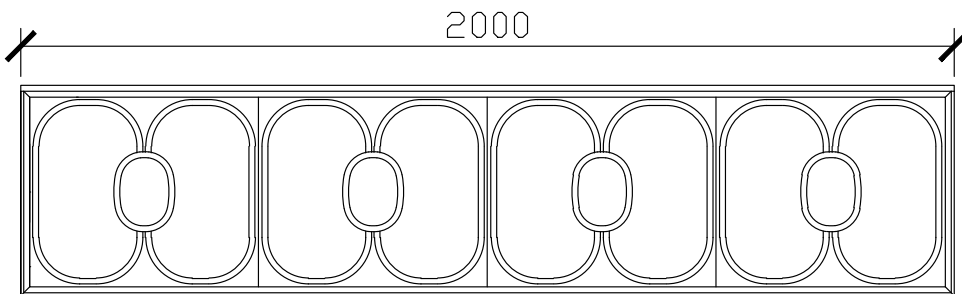

Published 16/02/2024

ISSY

Blossom I Vanity Unit

STANDARD SIZES

500mm

**DOOR WITH
INTERNAL FIXED SHELF
SIDE VIEW for all sizes

600mm

1000mm

1200mm

ISSY

Blossom I Vanity Unit

STANDARD SIZES

1500mm

1800mm

2000mm

ISSY

Blossom I Vanity Unit

CUSTOM DEPTH

500mm

600mm

SIDE VIEW for all sizes

1000mm

1200mm

ISSY

Blossom I Vanity Unit

CUSTOM DEPTH

1500mm

1800mm

2000mm

ISSY

Blossom I Vanity Unit

STANDARD - RECOMMENDED FOR COUNTER BASINS
120DIA CORIAN CUTOUT