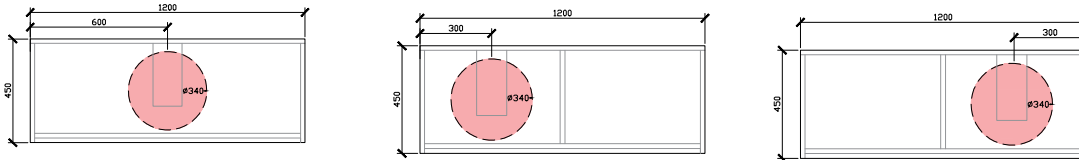

Published 16/02/2024

ISSY

Blossom I Vanity Unit

STANDARD SIZES

500mm

**DOOR WITH
INTERNAL FIXED SHELF
SIDE VIEW for all sizes

600mm

1000mm

Blossom I Vanity Unit

CUSTOM DEPTH

1500mm

1800mm

2000mm

ISSY

Blossom I Vanity Unit

STANDARD - RECOMMENDED FOR COUNTER BASINS
120DIA CORIAN CUTOUT

1800W: CENTRAL & DOUBLE BASIN | OFFSET LEFT & RIGHT

2000W: DOUBLE BASIN | OFFSET LEFT & RIGHT

Blossom I Vanity Unit

ROCA INSPIRA SOFT SQUARE SEMI-INSET & ROCA INSPIRA ROUND SEMI-INSET
340DIA CORIAN CUTOUT

500 - 600W: CENTRAL ONLY

1000W: CENTRAL | OFFSET LEFT & RIGHT

1200W: CENTRAL | OFFSET LEFT & RIGHT

1500W: CENTRAL & DOUBLE BASIN | OFFSET LEFT & RIGHT

Blossom I Vanity Unit

ROCA INSPIRA SOFT SQUARE SEMI-INSET & ROCA INSPIRA ROUND SEMI-INSET
340DIA CORIAN CUTOUT