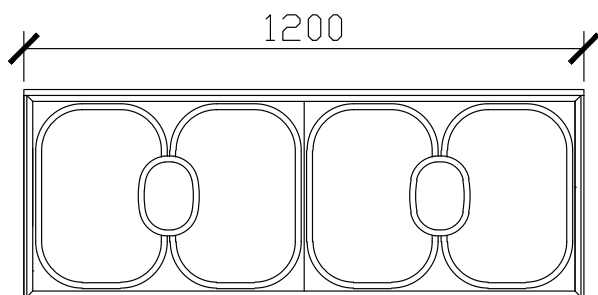

Published 16/02/2024

ISSY

Blossom I Vanity Unit

STANDARD SIZES

500mm

**DOOR WITH
INTERNAL FIXED SHELF
SIDE VIEW for all sizes

600mm

1000mm

1200mm

ISSY

Blossom I Vanity Unit

STANDARD SIZES

1500mm

1800mm

2000mm

ISSY

Blossom I Vanity Unit

CUSTOM DEPTH

500mm

600mm

SIDE VIEW for all sizes

1000mm

1200mm

ISSY

Blossom I Vanity Unit

CUSTOM DEPTH

1500mm

1800mm

2000mm

ISSY

Blossom I Vanity Unit

STANDARD - RECOMMENDED FOR COUNTER BASINS
120DIA CORIAN CUTOUT