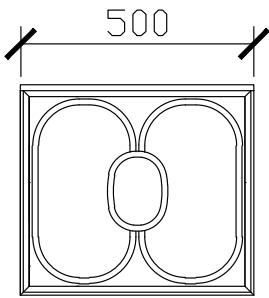

Published 16/02/2024

ISSY

Blossom I Vanity Unit

STANDARD SIZES

500mm

**DOOR WITH
INTERNAL FIXED SHELF
SIDE VIEW for all sizes

600mm

1000mm

1200mm

ISSY

Blossom I Vanity Unit

STANDARD SIZES

1500mm

1800mm

2000mm

ISSY

Blossom I Vanity Unit

CUSTOM DEPTH

500mm

600mm

SIDE VIEW for all sizes

1000mm

1200mm

ISSY

Blossom I Vanity Unit

CUSTOM DEPTH

1500mm

1800mm

2000mm

ISSY

Blossom I Vanity Unit

STANDARD - RECOMMENDED FOR COUNTER BASINS
120DIA CORIAN CUTOUT