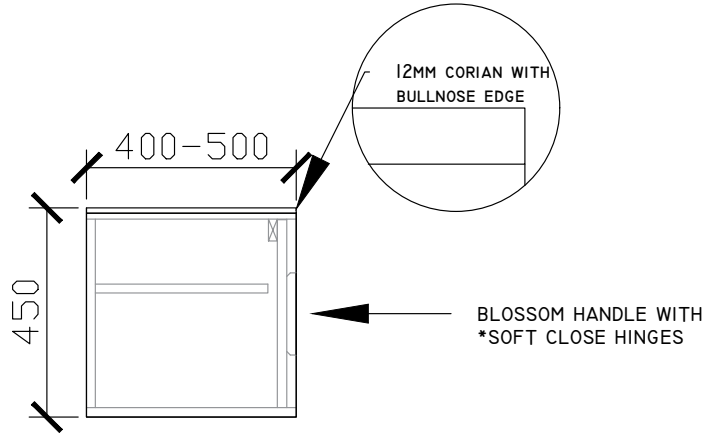

Published 16/02/2024

ISSY

Blossom I Vanity Unit

STANDARD SIZES

500mm

**DOOR WITH
INTERNAL FIXED SHELF
SIDE VIEW for all sizes

600mm

1000mm

1200mm

ISSY

Blossom I Vanity Unit

STANDARD SIZES

1500mm

1800mm

2000mm

ISSY

Blossom I Vanity Unit

CUSTOM DEPTH

500mm

600mm

SIDE VIEW for all sizes

1000mm

1200mm

ISSY

Blossom I Vanity Unit

CUSTOM DEPTH

1500mm

1800mm

2000mm

ISSY

Blossom I Vanity Unit

STANDARD - RECOMMENDED FOR COUNTER BASINS
120DIA CORIAN CUTOUT