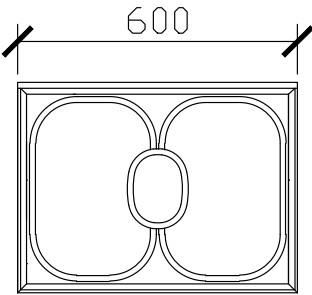

STANDARD SIZES	BL1-VU500	BL1-VU600	BL1-VU1000	BL1-VU1200	BL1-VU1500	BL1-VU1800	BL1-VU2000
Width (mm)	500	600	1000	1200	1500	1800	2000
Depth (mm)	450	450	450	450	450	450	450
Height (mm)	450	450	450	450	450	450	450
Number of Doors	1	1	2	2	3	3	4
Basin Options	1	1	1	1	1-2	1-2	1-2

Published 16/02/2024

ISSY

Blossom I Vanity Unit

STANDARD SIZES

500mm

**DOOR WITH
INTERNAL FIXED SHELF
SIDE VIEW for all sizes

600mm

1000mm

1200mm

ISSY

Blossom I Vanity Unit

STANDARD SIZES

1500mm

1800mm

2000mm

ISSY

Blossom I Vanity Unit

CUSTOM DEPTH

500mm

600mm

SIDE VIEW for all sizes

1000mm

1200mm

ISSY