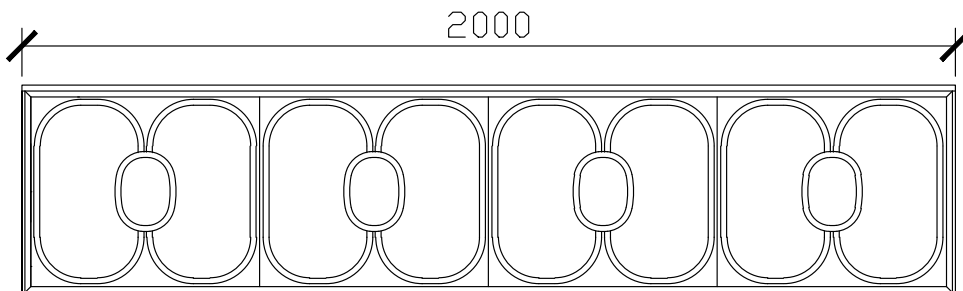

Published 16/02/2024

ISSY

Blossom I Vanity Unit

STANDARD SIZES

500mm

**DOOR WITH
INTERNAL FIXED SHELF
SIDE VIEW for all sizes

600mm

1000mm

1200mm

ISSY

Blossom I Vanity Unit

STANDARD SIZES

1500mm

1800mm

2000mm

ISSY

Blossom I Vanity Unit

CUSTOM DEPTH

500mm

600mm

SIDE VIEW for all sizes

1000mm

1200mm

ISSY

Blossom I Vanity Unit

CUSTOM DEPTH

1500mm

1800mm

2000mm

ISSY

Blossom I Vanity Unit

STANDARD - RECOMMENDED FOR COUNTER BASINS
120DIA CORIAN CUTOUT