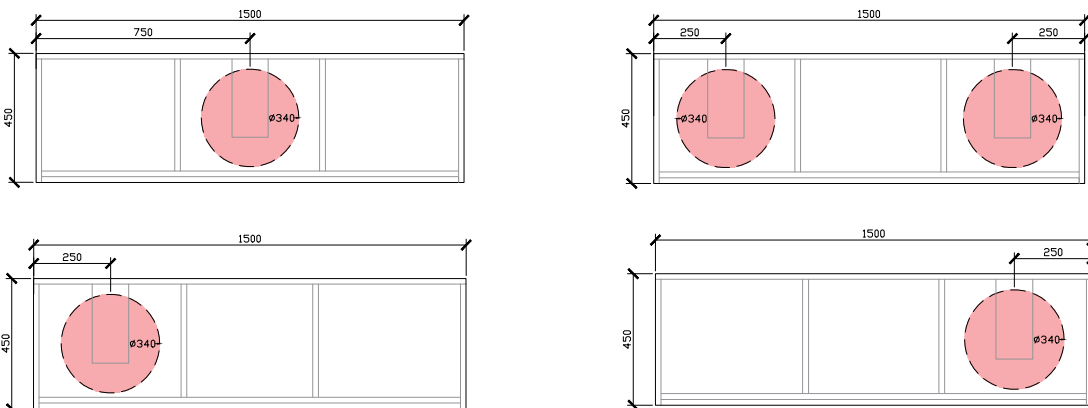

STANDARD SIZES	BL1-VU500	BL1-VU600	BL1-VU1000	BL1-VU1200	BL1-VU1500	BL1-VU1800	BL1-VU2000
Width (mm)	500	600	1000	1200	1500	1800	2000
Depth (mm)	450	450	450	450	450	450	450
Height (mm)	450	450	450	450	450	450	450
Number of Doors	1	1	2	2	3	3	4
Basin Options	1	1	1	1	1-2	1-2	1-2

Published 16/02/2024

ISSY

Blossom I Vanity Unit

STANDARD SIZES

500mm

**DOOR WITH
INTERNAL FIXED SHELF
SIDE VIEW for all sizes

600mm

1000mm

1800W: CENTRAL & DOUBLE BASIN | OFFSET LEFT & RIGHT

2000W: DOUBLE BASIN | OFFSET LEFT & RIGHT

Blossom I Vanity Unit

ROCA INSPIRA SOFT SQUARE SEMI-INSET & ROCA INSPIRA ROUND SEMI-INSET
340DIA CORIAN CUTOUT

500 - 600W: CENTRAL ONLY

1000W: CENTRAL | OFFSET LEFT & RIGHT

1200W: CENTRAL | OFFSET LEFT & RIGHT

1500W: CENTRAL & DOUBLE BASIN | OFFSET LEFT & RIGHT

Blossom I Vanity Unit

ROCA INSPIRA SOFT SQUARE SEMI-INSET & ROCA INSPIRA ROUND SEMI-INSET
340DIA CORIAN CUTOUT