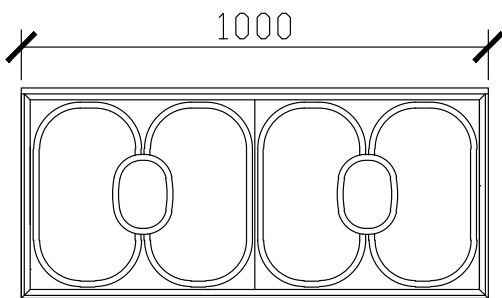

Published 16/02/2024

ISSY

Blossom I Vanity Unit

STANDARD SIZES

500mm

**DOOR WITH
INTERNAL FIXED SHELF
SIDE VIEW for all sizes

600mm

1000mm

1200mm

ISSY

Blossom I Vanity Unit

STANDARD SIZES

1500mm

1800mm

2000mm

ISSY

Blossom I Vanity Unit

CUSTOM DEPTH

500mm

600mm

SIDE VIEW for all sizes

1000mm

1200mm

ISSY

Blossom I Vanity Unit

CUSTOM DEPTH

1500mm

1800mm

2000mm

ISSY

Blossom I Vanity Unit

STANDARD - RECOMMENDED FOR COUNTER BASINS
120DIA CORIAN CUTOUT