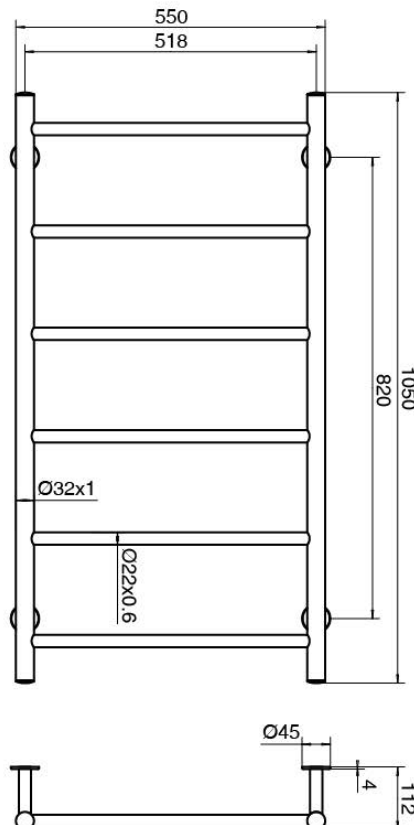

## Mizu Drift MK2 550 x 1050mm Heated Towel Rail Low Voltage 24V Brushed Stainless Steel

9511201

### SPECIFICATIONS

|                                |                                  |
|--------------------------------|----------------------------------|
| Recommended Use                | Domestic, Hotel & Commercial     |
| Colour                         | Stainless Steel                  |
| Material                       | Stainless Steel (304 Grade)      |
| Electrical Connection          | Hardwired                        |
| Electrical Connection Position | Bottom Right Leg or Top Left Leg |
| Heating Method                 | Dry Element                      |
| Power Wattage                  | 85 W                             |
| Voltage                        | 24 V                             |
| IP Rating                      | IP45                             |

Dimensions are nominal measurements only.