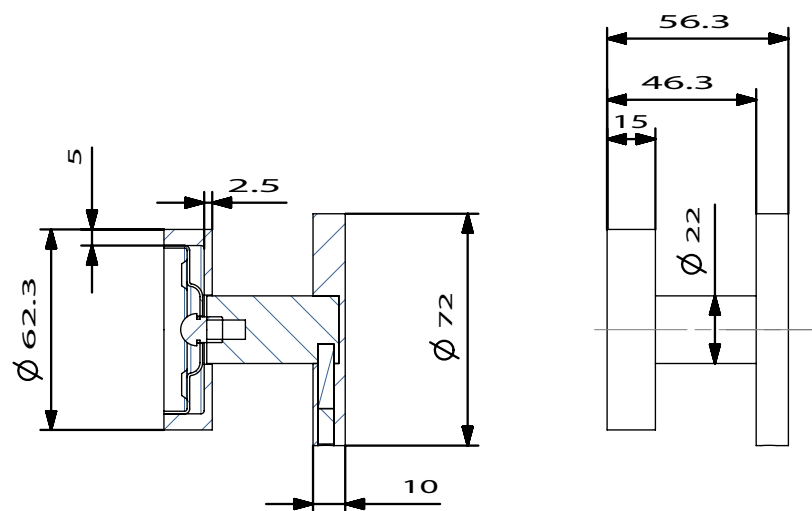

MILLI

INOX ACCESSORIES

Dimensions are nominal measurements only.

SPECIFICATIONS

Recommended Use	Domestic, Hotel and Commercial
Finish	Brushed Stainless Steel
Accessory options	Robe hook Shelf

CLEANING RECOMMENDATIONS

We recommend the use of soapy water or approved cleaners.

This product should not be cleaned with abrasive materials.

Damage caused by any improper treatment is not covered by the product warranty. Refer to Warranty Conditions.