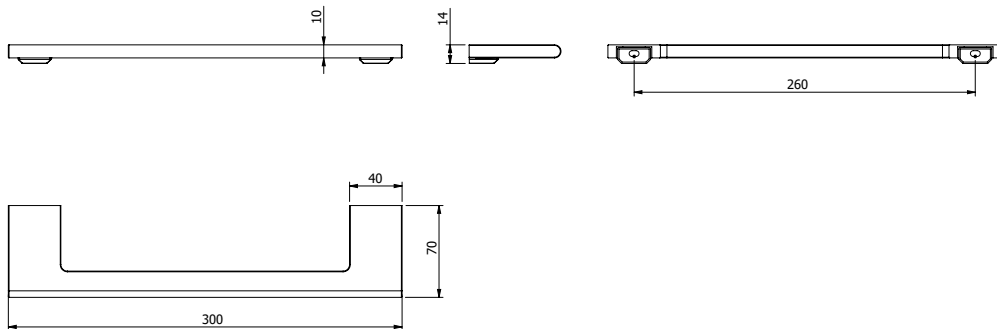

Milli Meld Edit Single Towel Rail 300mm Brushed Gold

2265658

SPECIFICATIONS

Recommended Use	Domestic, Hotel & Commercial
Colour	Brushed Gold
Material	Aluminium

WARRANTY

Replacement Only - Domestic Use 15 Years

Please refer to Warranty Page for full Terms and Conditions

Dimensions are nominal measurements only.

CLEANING RECOMMENDATIONS:

We recommend the use of soapy water or approved cleaners. This product should not be cleaned with abrasive materials. Damage caused by any improper treatment is not covered by the product warranty. Refer to Warranty Conditions

Disclaimer: Products in this specification manual must by regulation be installed by licensed and registered trade people. The manufacturer/distributor reserves the right to vary specifications or delete models from their range without prior notification. Dimensions are nominal measurements only. Dimensions and set-outs listed are correct at time of publication however the manufacturer/distributor takes no responsibility for printing errors.

Published 25/03/2022

To see the complete Milli range go to www.reece.com.au