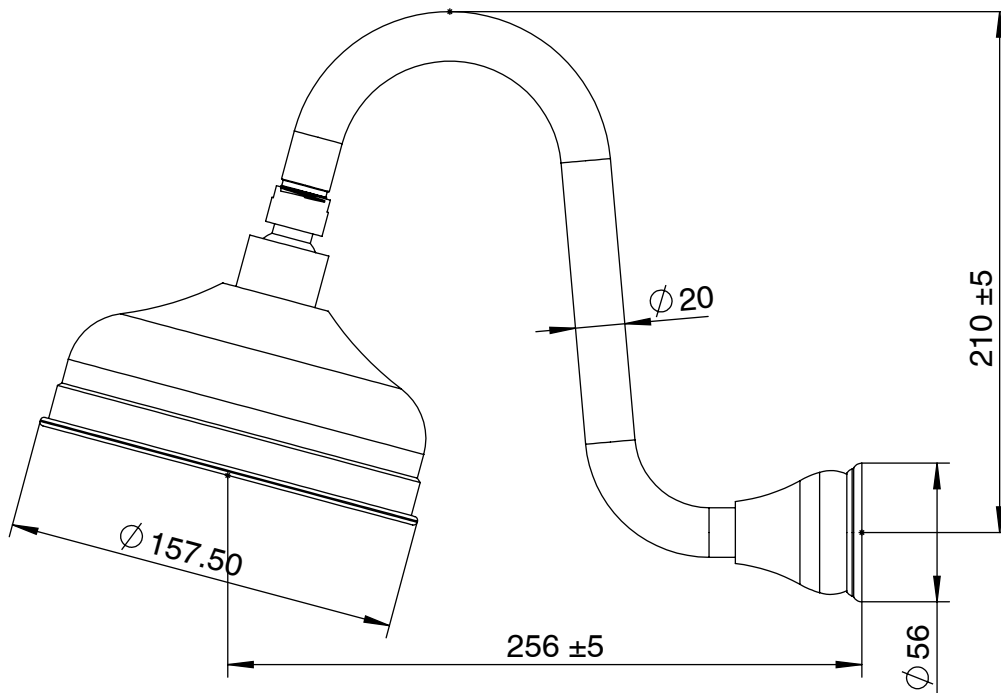

Milli Monument Edit Gooseneck Shower Arm & Rose Brushed Nickel (3 Star)

4204500

SPECIFICATIONS

Recommended Use	Domestic, Hotel & Commercial
Colour	Brushed Nickel
Finish	Brushed
Material	DR Brass
Recommended Pressure Range	150 - 500 kPa
Maximum Continuous Working Temperature	80 deg C
Suitable for Storage Tank Hot Water	Yes
Suitable for Continuous Flow Hot Water	Yes
Suitable for Gravity Feed Hot Water	No

WARRANTY

Warranty - Domestic Use	15 Years
Spare Parts & Labour	12 Months

Please refer to Warranty Page for full Terms and Conditions

Dimensions are nominal measurements only.

CLEANING RECOMMENDATIONS:

We recommend the use of soapy water or approved cleaners. This product should not be cleaned with abrasive materials. Damage caused by any improper treatment is not covered by the product warranty. Refer to Warranty Conditions

Disclaimer: Products in this specification manual must by regulation be installed by licensed and registered trade people. The manufacturer/distributor reserves the right to vary specifications or delete models from their range without prior notification. Dimensions are nominal measurements only. Dimensions and set-outs listed are correct at time of publication however the manufacturer/distributor takes no responsibility for printing errors.

Published 14/09/2022

To see the complete Milli range go to www.reece.com.au