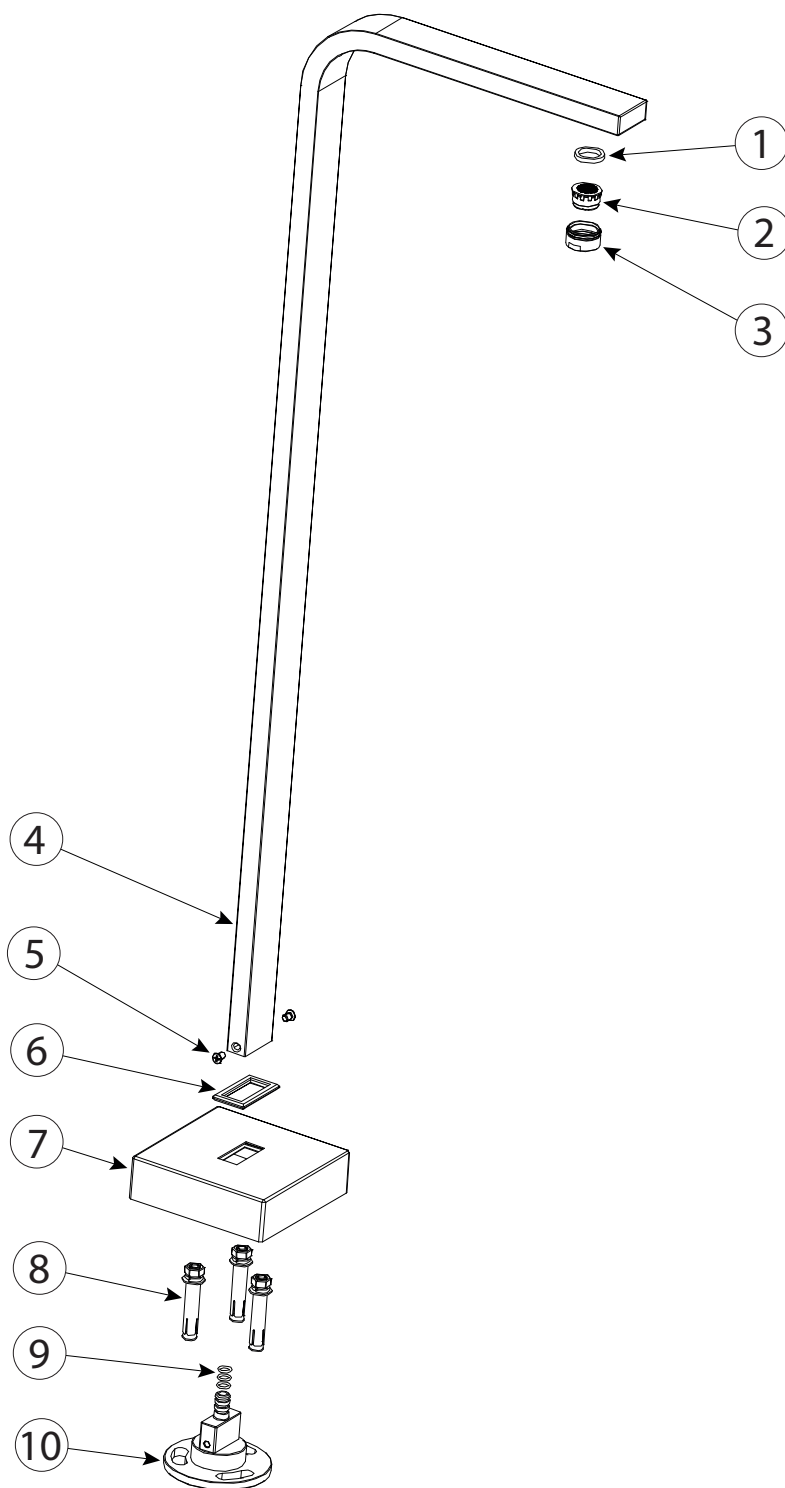

m i z u

Mizu Bloc MK2 Floor Mount Bath Outlet Chrome

Number	Part
1-3	Aerator Complete
4	Bath Spout
5	Grub Screw
6	Washer
7	Cover Plate

Floor Fixing Kit (Concrete)	
8	Concrete Floor Anchors x 3
9	O-Ring Seals x 3
10	Water Inlet Plate