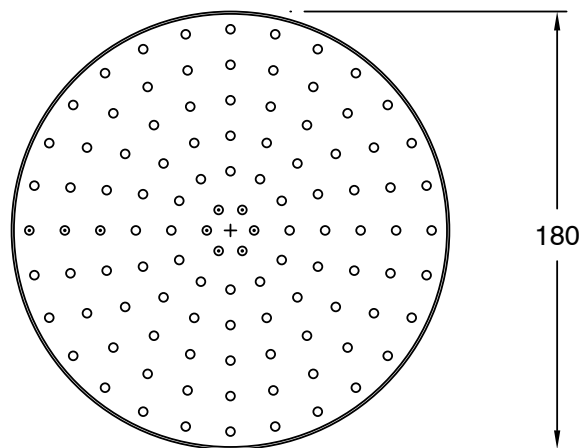

Milli Mood Edit Shower Head 180mm PVD Brushed Nickel (3 Star)

9511586

SPECIFICATIONS

Recommended Use	Domestic;Hotel;Commercial
Colour Finish	Brushed Nickel
Primary Material	Brass
Recommended Pressure Range	150 - 500 kPa as per AS3500
Max Continuous Working Temperature (deg C)	65
Min Continuous Working Temperature (deg C)	5
Hot Water Unit Suitability	Storage Tank;Continuous Flow

WARRANTY

Warranty - Domestic Use (Years)	15
Spare Parts & Labour (Years)	1

Please refer to Warranty Page for full Terms and Conditions

Dimensions are nominal measurements only.

CLEANING RECOMMENDATIONS:

We recommend the use of soapy water or approved cleaners. This product should not be cleaned with abrasive materials. Damage caused by any improper treatment is not covered by the product warranty. Refer to Warranty Conditions

Disclaimer: Products in this specification manual must by regulation be installed by licensed and registered trade people. The manufacturer/distributor reserves the right to vary specifications or delete models from their range without prior notification. Dimensions are nominal measurements only. Dimensions and set-outs listed are correct at time of publication however the manufacturer/distributor takes no responsibility for printing errors.

Published 17/03/2025

To see the complete Milli range go to www.reece.com.au