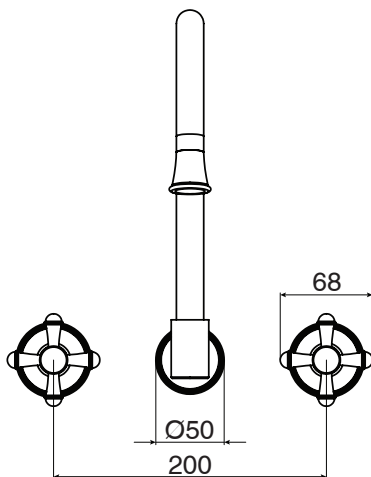

Posh

Posh Canterbury Wall Sink Set (4*)

SPECIFICATIONS

Recommended Use	Domestic, hotel and commercial
Colour	Chrome
Colour Availability	Chrome, Brass Gold
Material	Brass - DR
Recommended Pressure Range	150 - 500 kPa
Max Continuous Working Pressure	500 kPa
Max Continuous Working Temperature	80 deg C
Suitable for Storage Tank Hot Water	Yes
Suitable for Continuous Flow Hot Water	Yes
Suitable for Gravity Feed Hot Water	No

WARRANTY

Warranty - Domestic Use	10 Years
Spare Parts & Labour	12 Months

Please refer to Warranty Page for full Terms and Conditions

Dimensions are nominal measurements only.

CLEANING RECOMMENDATIONS:

We recommend the use of soapy water or approved cleaners. This product should not be cleaned with abrasive materials. Damage caused by any improper treatment is not covered by the product warranty. Refer to Warranty Conditions

Disclaimer: Products in this specification manual must by regulation be installed by licensed and registered trade people. The manufacturer/distributor reserves the right to vary specifications or delete models from their range without prior notification. Dimensions are nominal measurements only. Dimensions and set-outs listed are correct at time of publication however the manufacturer/distributor takes no responsibility for printing errors.

Published 01/05/2018

To see the complete Posh range go to
www.reece.com.au/bathrooms