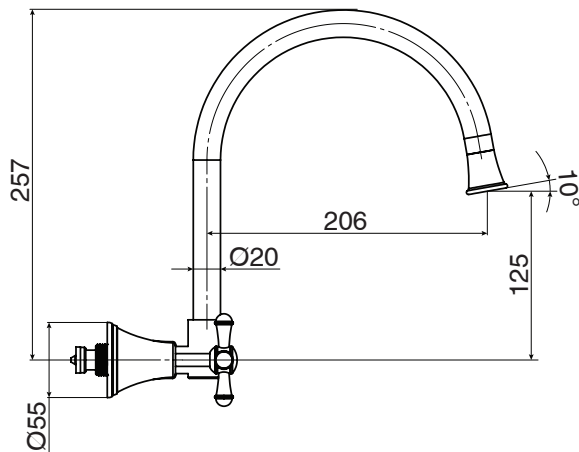

Posh

Posh Canterbury Wall Sink Set (4*)

SPECIFICATIONS

Recommended Use	Domestic, hotel and commercial
Colour	Chrome
Colour Availability	Chrome, Brass Gold
Material	Brass - DR
Recommended Pressure Range	150 - 500 kPa
Max Continuous Working Pressure	500 kPa
Max Continuous Working Temperature	80 deg C
Suitable for Storage Tank Hot Water	Yes
Suitable for Continuous Flow Hot Water	Yes
Suitable for Gravity Feed Hot Water	No

WARRANTY

Warranty - Domestic Use	10 Years
Spare Parts & Labour	12 Months

Please refer to Warranty Page for full Terms and Conditions

Dimensions are nominal measurements only.

CLEANING RECOMMENDATIONS:

We recommend the use of soapy water or approved cleaners. This product should not be cleaned with abrasive materials. Damage caused by any improper treatment is not covered by the product warranty. Refer to Warranty Conditions

Disclaimer: Products in this specification manual must by regulation be installed by licensed and registered trade people. The manufacturer/distributor reserves the right to vary specifications or delete models from their range without prior notification. Dimensions are nominal measurements only. Dimensions and set-outs listed are correct at time of publication however the manufacturer/distributor takes no responsibility for printing errors.

Published 01/05/2018

To see the complete Posh range go to
www.reece.com.au/bathrooms