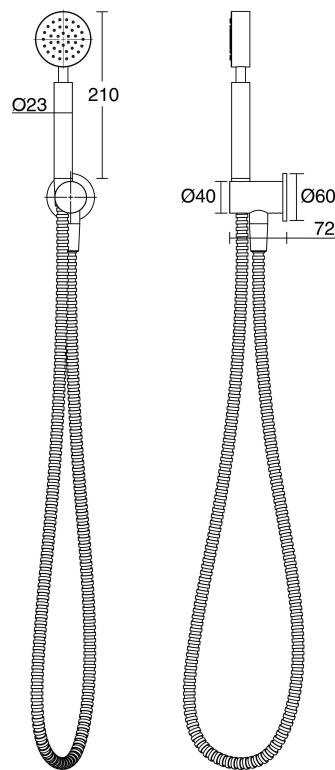

Milli Pure Round Hand Shower with Fixed Bracket Brushed Gunmetal (3 Star)

4202240

SPECIFICATIONS

Recommended Use	Domestic, Hotel & Commercial
Colour	Brushed Gunmetal
Material	DR Brass
Recommended Pressure Range	300 - 500 kPa
Maximum Continuous Working Pressure	500 kPa
Maximum Continuous Working Temperature	65 deg C
Suitable for Storage Tank Hot Water	Yes
Suitable for Continuous Flow Hot Water	Yes
Suitable for Gravity Feed Hot Water	No

WARRANTY

Warranty - Domestic Use	15 Years
Spare Parts & Labour	12 Months

Please refer to Warranty Page for full Terms and Conditions

Dimensions are nominal measurements only.

CLEANING RECOMMENDATIONS:

We recommend the use of soapy water or approved cleaners. This product should not be cleaned with abrasive materials. Damage caused by any improper treatment is not covered by the product warranty. Refer to Warranty Conditions

Disclaimer: Products in this specification manual must by regulation be installed by licensed and registered trade people. The manufacturer/distributor reserves the right to vary specifications or delete models from their range without prior notification. Dimensions are nominal measurements only. Dimensions and set-outs listed are correct at time of publication however the manufacturer/distributor takes no responsibility for printing errors.

Published 17/08/2021

To see the complete Milli range go to www.reece.com.au/bathrooms