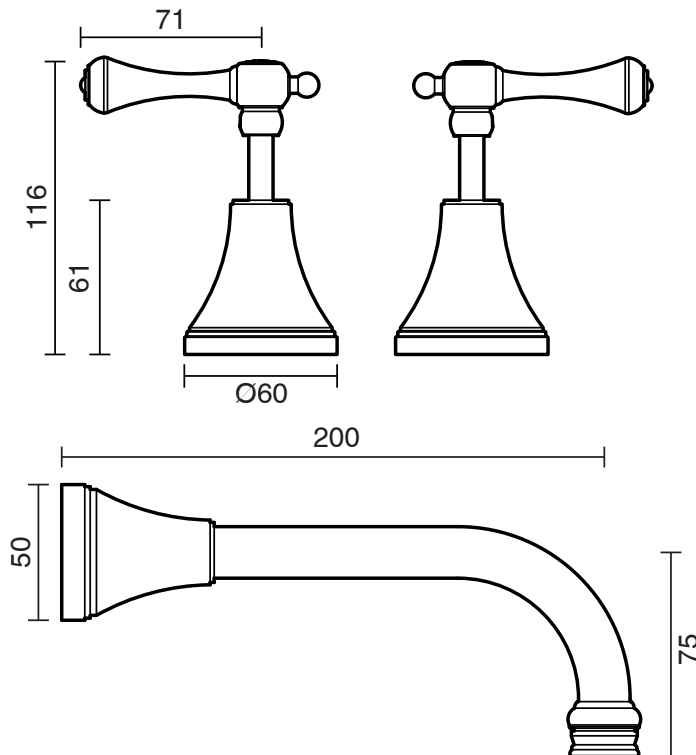

KADO

Kado Era Wall Basin Set 200mm Lever Handle Matte Black (5 Star)

2263698

SPECIFICATIONS	
Recommended Use	Domestic, Hotel & Commercial
Colour	Matte Black
Finish	Matte
Material	DR Brass
Recommended Pressure Range	150 - 500 kPa
Maximum Continuous Working Temperature	80 deg C
Suitable for Storage Tank Hot Water	Yes
Suitable for Continuous Flow Hot Water	Yes
Suitable for Gravity Feed Hot Water	No
WARRANTY	
Warranty - Domestic Use	10 Years
Spare Parts & Labour	12 Months
<i>Please refer to Warranty Page for full Terms and Conditions</i>	