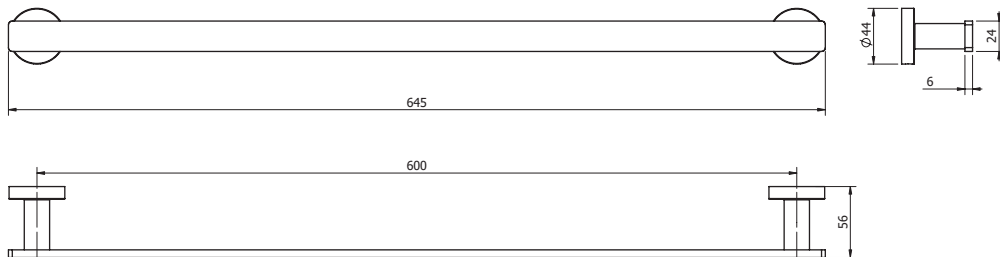

Milli Marle Edit Single Towel Rail 600mm Brushed Nickel

9510546

SPECIFICATIONS

Recommended Use	Domestic, Hotel & Commercial
Colour	Brushed Nickel
Material	Aluminium

WARRANTY

Replacement Only - Domestic Use 15 Years

Please refer to Warranty Page for full Terms and Conditions

Dimensions are nominal measurements only.

CLEANING RECOMMENDATIONS:

We recommend the use of soapy water or approved cleaners. This product should not be cleaned with abrasive materials. Damage caused by any improper treatment is not covered by the product warranty. Refer to Warranty Conditions

Disclaimer: Products in this specification manual must by regulation be installed by licensed and registered trade people. The manufacturer/distributor reserves the right to vary specifications or delete models from their range without prior notification. Dimensions are nominal measurements only. Dimensions and set-outs listed are correct at time of publication however the manufacturer/distributor takes no responsibility for printing errors.

Published 25/03/2022

To see the complete Milli range go to
www.reece.com.au