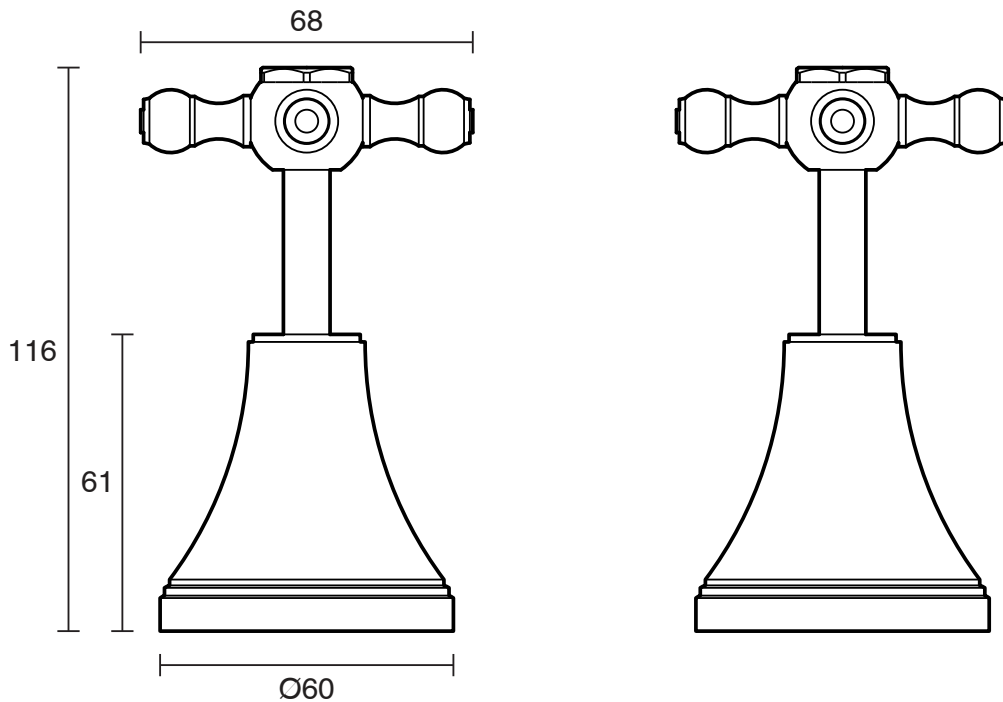

## Kado Era Wall Top Assemblies Cross Handles Chrome

9507570

### SPECIFICATIONS

|  |                              |
|--|------------------------------|
| Recommended Use                        | Domestic, Hotel & Commercial |
| Colour                                 | Chrome                       |
| Finish                                 | Polished                     |
| Material                               | DR Brass                     |
| Recommended Pressure Range             | 150 - 500 kPa                |
| Maximum Continuous Working Temperature | 80 deg C                     |
| Suitable for Storage Tank Hot Water    | Yes                          |
| Suitable for Continuous Flow Hot Water | Yes                          |
| Suitable for Gravity Feed Hot Water    | No                           |

Dimensions are nominal measurements only.