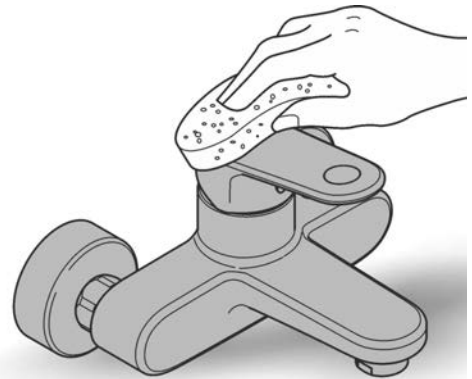

www.grohe.com

F-SERIES 10"
254MM CEILING MOUNT SHOWER
MODEL #27467000

Spare Parts

Pure Freude
an Wasser

Pos.-nr.	Product Description	Order-nr.	Units per package
1	Dirt strainer	48007000	1

48166000

SpeedClean