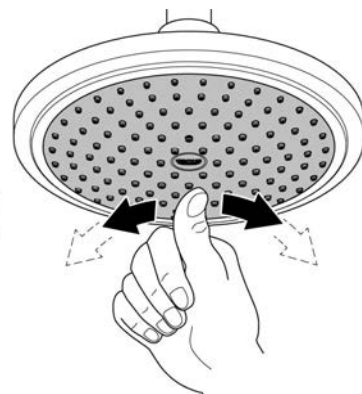

F-SERIES 10"
254MM CEILING MOUNT SHOWER
MODEL #27467000

Pure Freude
an Wasser

Product Specifications

Product Description:

Rainshower® F-Series 10"
Ceiling shower 1 spray -Rain
254 x 254 mm metal
connection thread 1/2"
GROHE DreamSpray® perfect spray
pattern
GROHE StarLight® chrome finish
SpeedClean anti-lime system suitable
for instantaneous heater
min. recommended pressure 100 kpa

F-SERIES 10"
254MM CEILING MOUNT SHOWER
MODEL #27467000

Spare Parts

Pure Freude
an Wasser

Pos.-nr.	Product Description	Order-nr.	Units per package
1	Dirt strainer	48007000	1

48166000

SpeedClean

Pure Freude
an Wasser