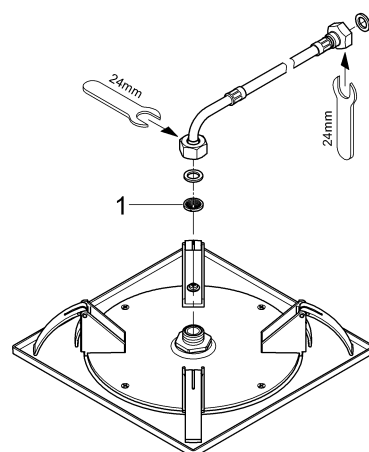

Pos.-nr.	Product Description	Order-nr.	Units per package
1	Dirt strainer	48007000	1