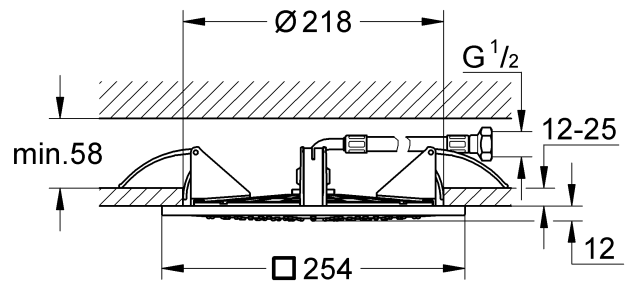

F-SERIES 10"
254MM CEILING MOUNT SHOWER
MODEL #27467000

Pure Freude
an Wasser

Product Specifications

Product Description:

Rainshower® F-Series 10"
Ceiling shower 1 spray -Rain
254 x 254 mm metal
connection thread 1/2"
GROHE DreamSpray® perfect spray
pattern
GROHE StarLight® chrome finish
SpeedClean anti-lime system suitable
for instantaneous heater
min. recommended pressure 100 kpa

Suitable for High Pressure applications 150kPa – 500kPa

Care must be taken by the installing tradesperson to ensure connecting threads do not damage the flow controller when installing this product.

The installation tradesperson must ensure they install this product in accordance with AS/NZS 3500 and all other relating AS/NZS regulations that apply to the installation of this product.