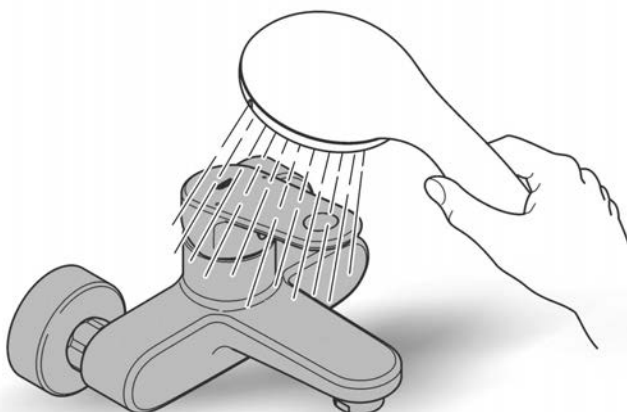

F-SERIES 10"
254MM CEILING MOUNT SHOWER
MODEL #27467000

Spare Parts

Pure Freude
an Wasser

Pos.-nr.	Product Description	Order-nr.	Units per package
1	Dirt strainer	48007000	1

48166000

SpeedClean

Pure Freude
an Wasser