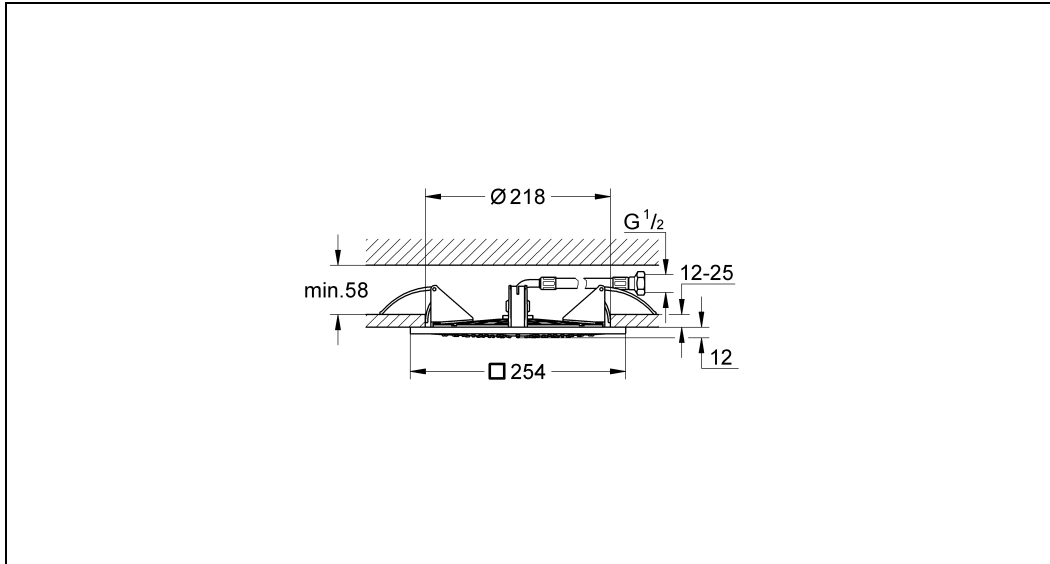

Installation instructions

Installation Instructions

This shower is suitable for use with high pressure water applications. Using this product in conjunction with gravity-fed water heaters, low and unequal pressure supply systems, tempering valves & thermostatic mixing valves may result in unsatisfactory performance.

Suitable for High Pressure applications 150kPa – 500kPa

Care must be taken by the installing tradesperson to ensure connecting threads do not damage the flow controller when installing this product.

The installation tradesperson must ensure they install this product in accordance with AS/NZS 3500 and all other relating AS/NZS regulations that apply to the installation of this product.

Maximum static pressure of 500kPa.

For applications where 500kPa static pressure is exceeded, a suitably certified pressure limiting valve must be installed to prevent high pressure damaging this product.