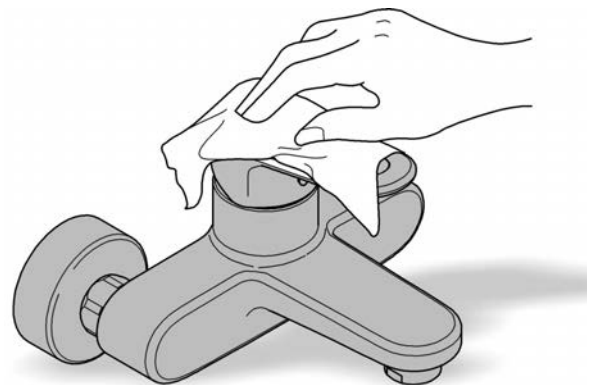

www.grohe.com

F-SERIES 10"
254MM CEILING MOUNT SHOWER
MODEL #27467000

Spare Parts

Pure Freude
an Wasser

Pos.-nr.	Product Description	Order-nr.	Units per package
1	Dirt strainer	48007000	1

48166000

SpeedClean