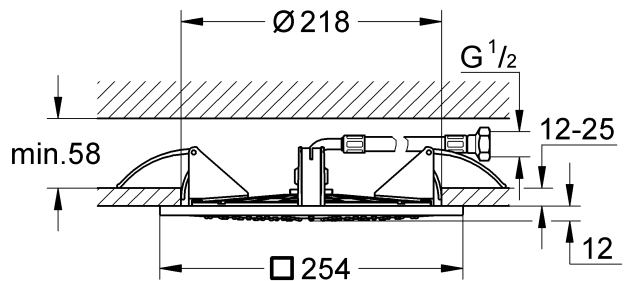

F-SERIES 10"
254MM CEILING MOUNT SHOWER
MODEL #27467000

Pure Freude
an Wasser

Product Specifications

Product Description:

Rainshower® F-Series 10"
Ceiling shower 1 spray -Rain
254 x 254 mm metal
connection thread 1/2"
GROHE DreamSpray® perfect spray
pattern
GROHE StarLight® chrome finish
SpeedClean anti-lime system suitable
for instantaneous heater
min. recommended pressure 100 kpa

Suitable for High Pressure applications 150kPa – 500kPa

Care must be taken by the installing tradesperson to ensure connecting threads do not damage the flow controller when installing this product.

The installation tradesperson must ensure they install this product in accordance with AS/NZS 3500 and all other relating AS/NZS regulations that apply to the installation of this product.