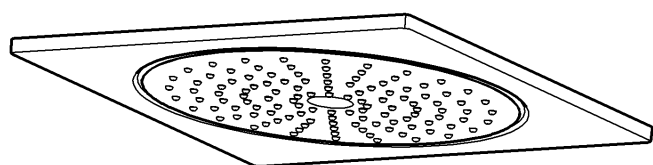

F-SERIES 10"
254MM CEILING MOUNT SHOWER
MODEL #27467000

Spare Parts

Pure Freude
an Wasser