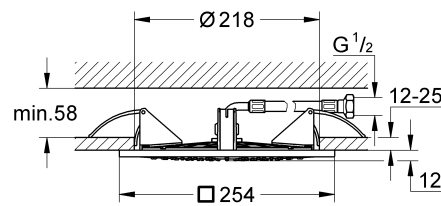

F-SERIES 10"
254 CEILING MOUNT SHOWER
MODEL #27467000

Pure Freude
an Wasser

GROHE

Installation instructions

Installation Instructions

This shower is suitable for use with high pressure water applications. Using this product in conjunction with gravity-fed water heaters, low and unequal pressure supply systems, tempering valves & thermostatic mixing valves may result in unsatisfactory performance.

Suitable for High Pressure applications 150kPa – 500kPa

Care must be taken by the installing tradesperson to ensure connecting threads do not damage the flow controller when installing this product.

The installation tradesperson must ensure they install this product in accordance with AS/NZS 3500 and all other relating AS/NZS regulations that apply to the installation of this product.

Maximum static pressure of 500kPa.

For applications where 500kPa static pressure is exceeded, a suitably certified pressure limiting valve must be installed to prevent high pressure damaging this product.

www.grohe.com