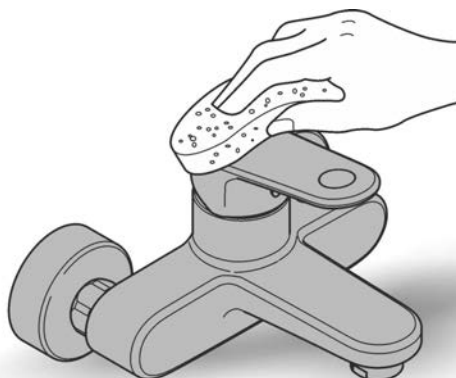

F-SERIES 10"
254MM CEILING MOUNT SHOWER
MODEL #27467000

Spare Parts

Pure Freude
an Wasser

Pos.-nr.	Product Description	Order-nr.	Units per package
1	Dirt strainer	48007000	1

48166000

SpeedClean

Pure Freude
an Wasser