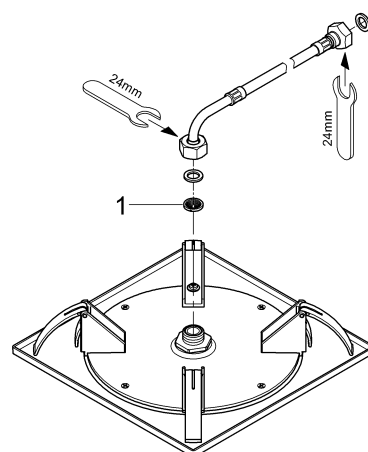

www.grohe.com

F-SERIES 10"
254MM CEILING MOUNT SHOWER
MODEL #27467000

Spare Parts

Pure Freude
an Wasser

Pos.-nr.	Product Description	Order-nr.	Units per package
1	Dirt strainer	48007000	1

48166000

SpeedClean