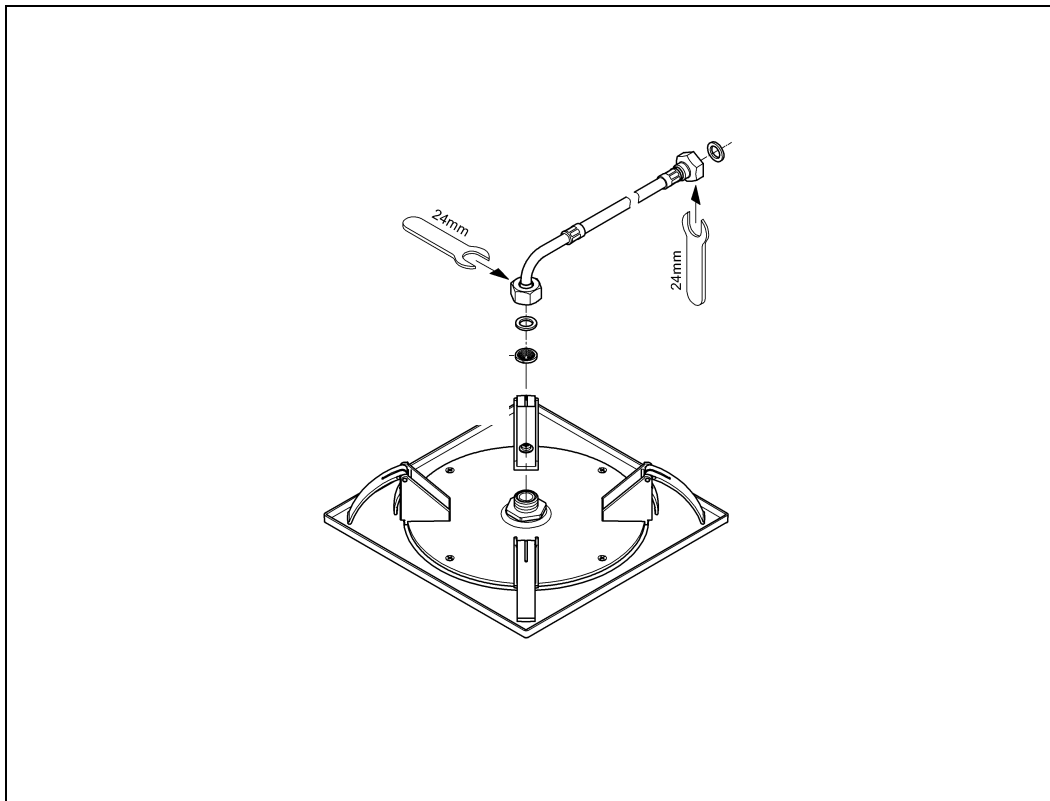

Installation instructions

Installation Instructions

This shower is suitable for use with high pressure water applications. Using this product in conjunction with gravity-fed water heaters, low and unequal pressure supply systems, tempering valves & thermostatic mixing valves may result in unsatisfactory performance.

Suitable for High Pressure applications 150kPa – 500kPa

Care must be taken by the installing tradesperson to ensure connecting threads do not damage the flow controller when installing this product.

The installation tradesperson must ensure they install this product in accordance with AS/NZS 3500 and all other relating AS/NZS regulations that apply to the installation of this product.

Maximum static pressure of 500kPa.

For applications where 500kPa static pressure is exceeded, a suitably certified pressure limiting valve must be installed to prevent high pressure damaging this product.