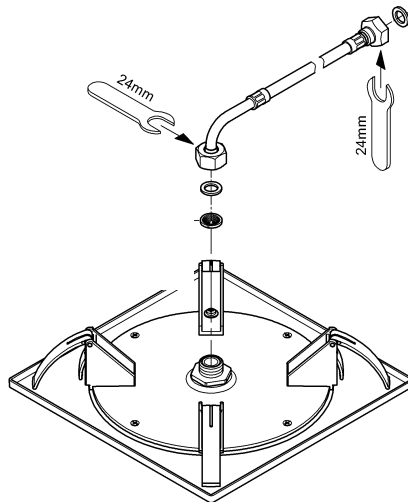

F-SERIES 10"
254MM CEILING MOUNT SHOWER
MODEL #27467000

Pure Freude
an Wasser

Product Specifications

Product Description:

Rainshower® F-Series 10"
Ceiling shower 1 spray -Rain
254 x 254 mm metal
connection thread 1/2"
GROHE DreamSpray® perfect spray
pattern
GROHE StarLight® chrome finish
SpeedClean anti-lime system suitable
for instantaneous heater
min. recommended pressure 100 kpa

F-SERIES 10"
254 CEILING MOUNT SHOWER
MODEL #27467000

Pure Freude
an Wasser

GROHE

Installation instructions

Installation Instructions

This shower is suitable for use with high pressure water applications. Using this product in conjunction with gravity-fed water heaters, low and unequal pressure supply systems, tempering valves & thermostatic mixing valves may result in unsatisfactory performance.

Suitable for High Pressure applications 150kPa – 500kPa

Care must be taken by the installing tradesperson to ensure connecting threads do not damage the flow controller when installing this product.

The installation tradesperson must ensure they install this product in accordance with AS/NZS 3500 and all other relating AS/NZS regulations that apply to the installation of this product.