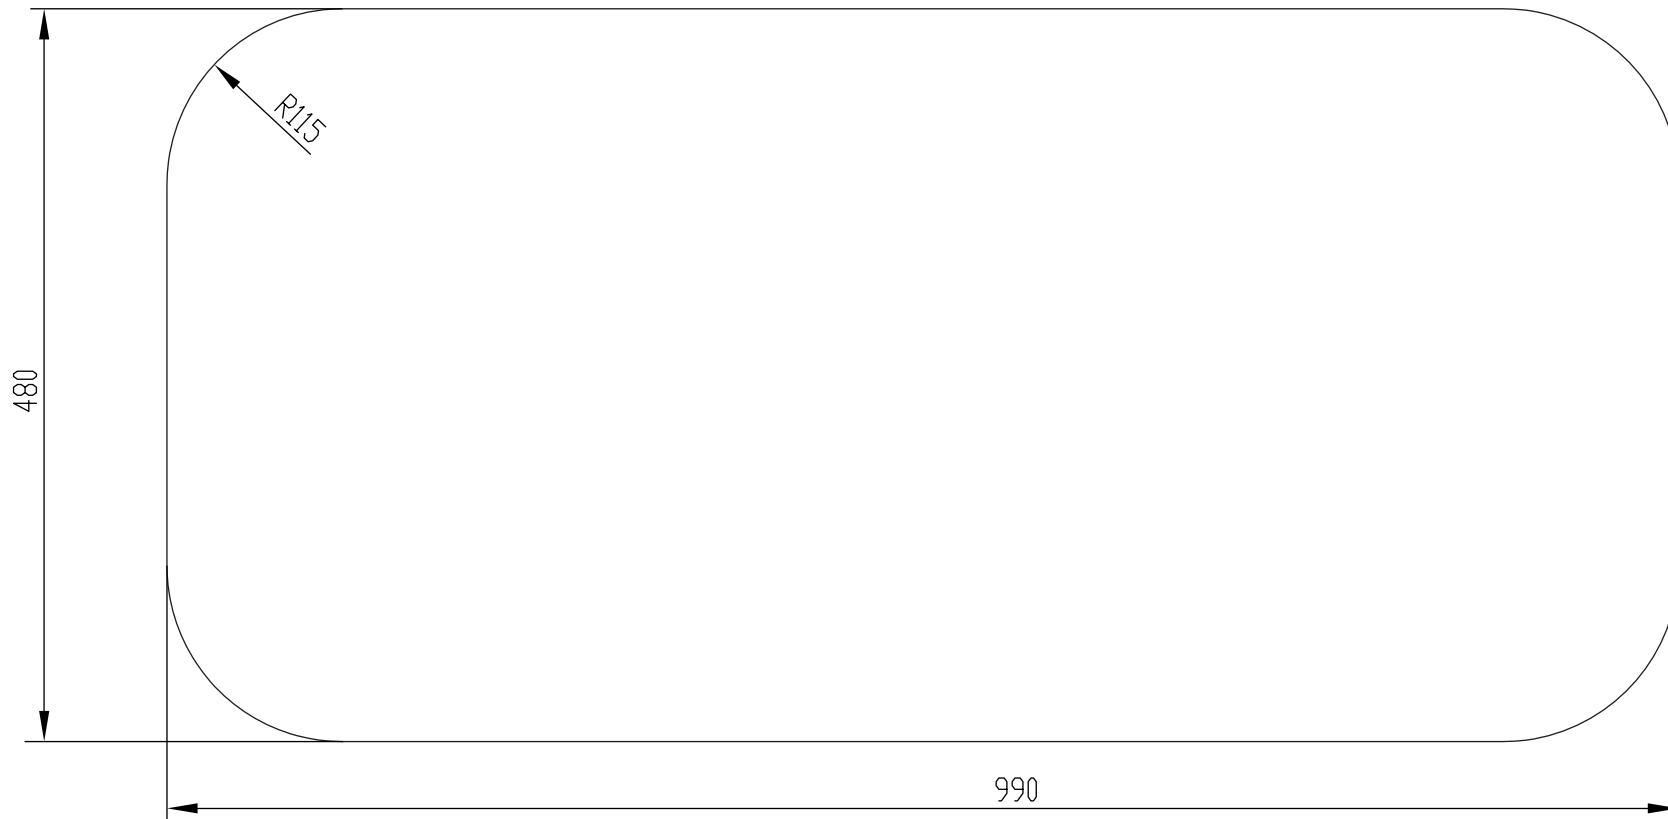

**Base MK3 1 1/3 Bowl Sink 1 Taphole
Left/Right Hand Bowl 1010mm Stainless Steel**

Cut Out Template

Important: This cut-out template is for guideline purpose only, always use template supplied with the product.