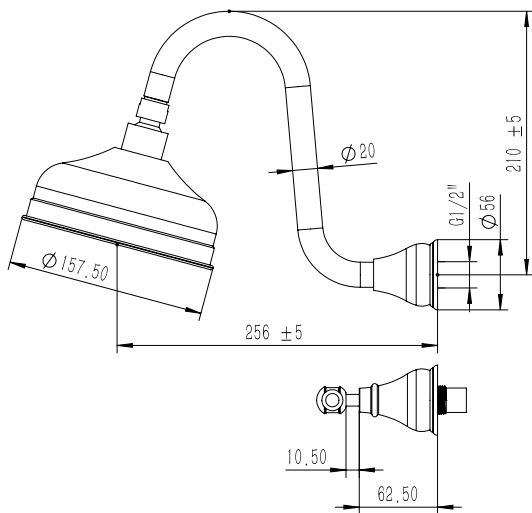

Milli Monument Edit Gooseneck Shower Set Lever Handles Brushed Nickel (3 Star)

4204502

SPECIFICATIONS

Recommended Use	Domestic, Hotel & Commercial
Colour	Brushed Nickel
Finish	Brushed
Material	DR Brass
Recommended Pressure Range	150 - 500 kPa
Maximum Continuous Working Temperature	80 deg C
Suitable for Storage Tank Hot Water	Yes
Suitable for Continuous Flow Hot Water	Yes
Suitable for Gravity Feed Hot Water	No

WARRANTY

Warranty - Domestic Use	15 Years
Spare Parts & Labour	12 Months

Please refer to Warranty Page for full Terms and Conditions