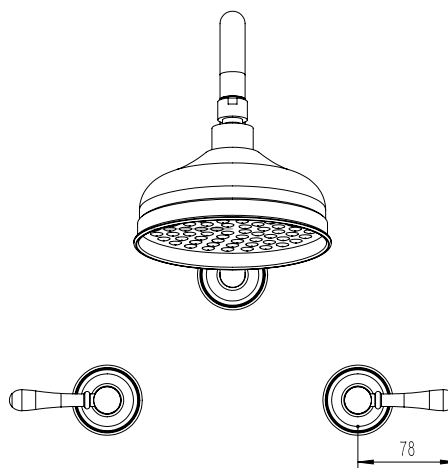

Milli Monument Edit Gooseneck Shower Set Lever Handles Brushed Nickel (3 Star)

4204502

SPECIFICATIONS

Recommended Use	Domestic, Hotel & Commercial
Colour	Brushed Nickel
Finish	Brushed
Material	DR Brass
Recommended Pressure Range	150 - 500 kPa
Maximum Continuous Working Temperature	80 deg C
Suitable for Storage Tank Hot Water	Yes
Suitable for Continuous Flow Hot Water	Yes
Suitable for Gravity Feed Hot Water	No

WARRANTY

Warranty - Domestic Use	15 Years
Spare Parts & Labour	12 Months

Please refer to Warranty Page for full Terms and Conditions