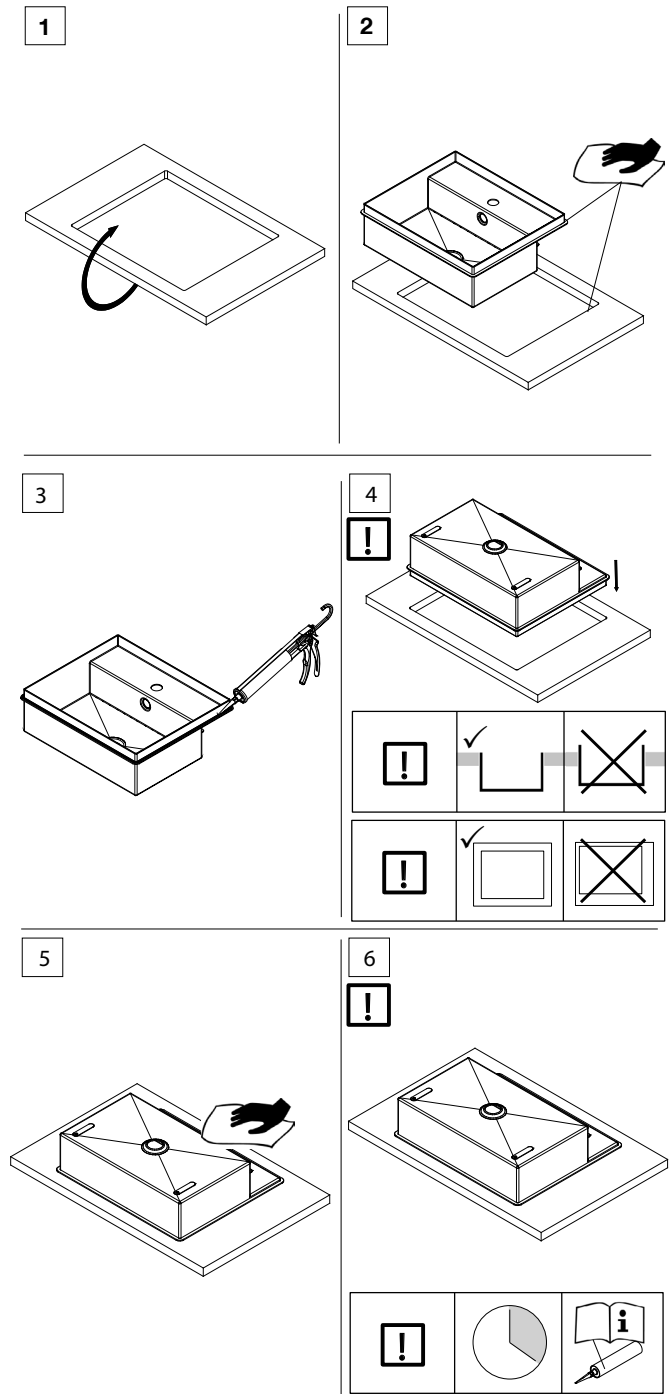

Alape®

Alape Step Flush Mounted Basin White

INSTALLATION INSTRUCTIONS

NOTE: Please use adhesive supplied for installation.

Plumbers, please ensure a copy of the installation instructions is left with the end user for future reference.