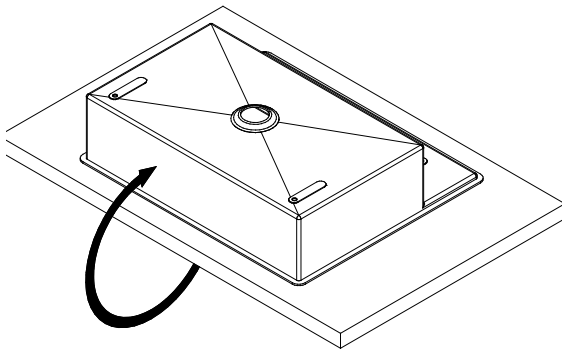

Alape^{SM}

Alape Step Flush Mounted Basin White

7

NOTE: Please ensure that the adhesive is cured before turning over the benchtop