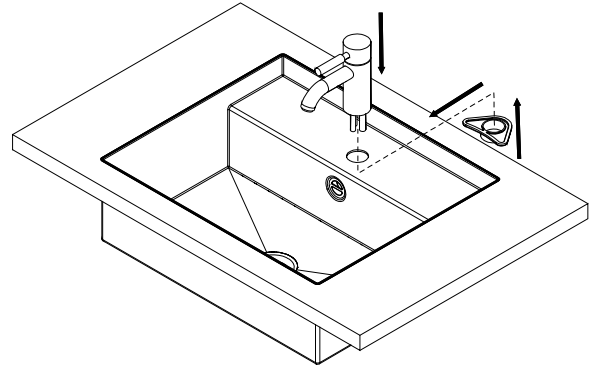

15
!

NOTE: Tapware not supplied