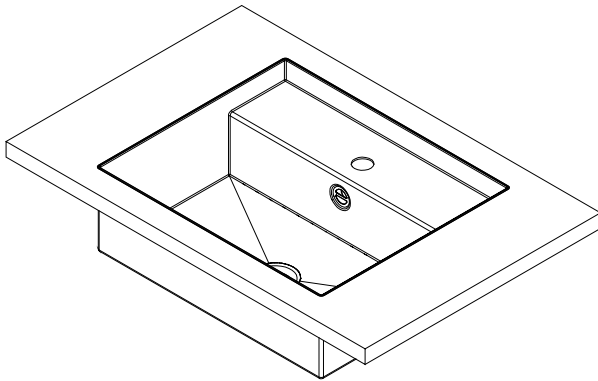

Alape®

Alape Step Flush Mounted Basin White

14
!