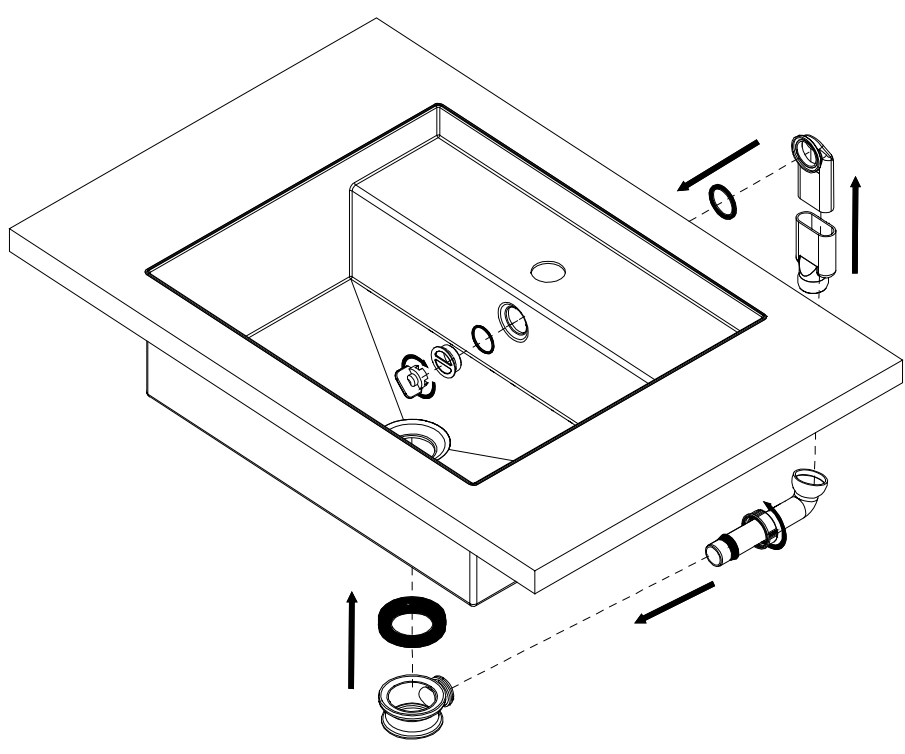

## Alape Step Flush Mounted Basin White

11

500mm x 420mm	Y= 25mm
525mm x 400mm	Y= 25mm

12

500mm x 420mm	X.1= 32mm
525mm x 400mm	X.2= 120mm

13