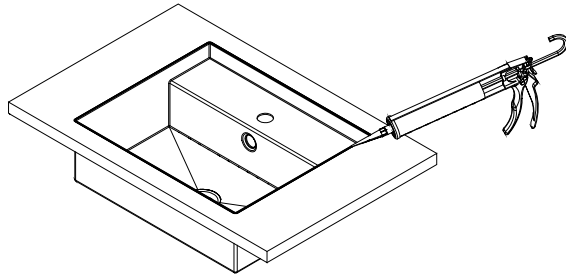

Alape^{SM}

Alape Step Flush Mounted Basin White

7

NOTE: Please ensure that the adhesive is cured before turning over the benchtop

8

9

10