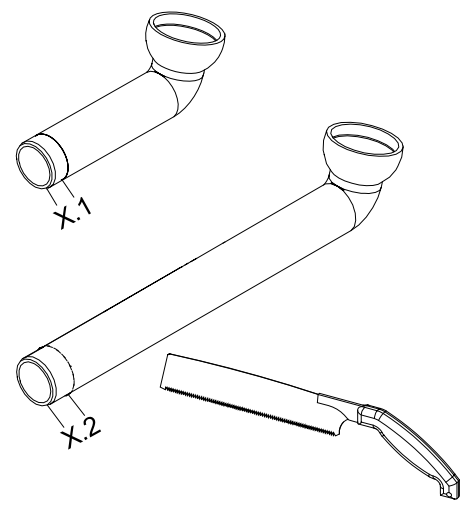

## Alape Step Flush Mounted Basin White

11

500mm x 420mm	Y= 25mm
525mm x 400mm	Y= 25mm

12

500mm x 420mm	X.1= 32mm
525mm x 400mm	X.2= 120mm

13