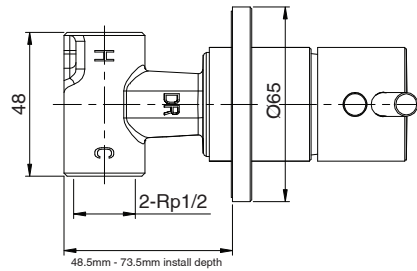

mizu

Mizu Drift MK2 Shower Mixer Kit Brushed Gunmetal

2267172

SPECIFICATIONS

Recommended Use	Domestic, Hotel & Commercial
Colour	Brushed Gunmetal
Finish	Brushed
Material	DR Brass
Recommended Pressure Range	150 - 500 kPa
Maximum Continuous Working Temperature	65 deg C
Suitable for Storage Tank Hot Water	Yes
Suitable for Continuous Flow Hot Water	Yes
Suitable for Gravity Feed Hot Water	No

WARRANTY

Warranty - Domestic Use	10 Years
Spare Parts & Labour	12 Months

Please refer to Warranty Page for full Terms and Conditions

Dimensions are nominal measurements only.

CLEANING RECOMMENDATIONS:

We recommend the use of soapy water or approved cleaners. This product should not be cleaned with abrasive materials. Damage caused by any improper treatment is not covered by the product warranty. Refer to Warranty Conditions

Disclaimer: Products in this specification manual must by regulation be installed by licensed and registered trade people. The manufacturer/distributor reserves the right to vary specifications or delete models from their range without prior notification. Dimensions are nominal measurements only. Dimensions and set-outs listed are correct at time of publication however the manufacturer/distributor takes no responsibility for printing errors.

Published 04/05/2023

To see the complete Mizu range go to
www.reece.com.au

WaterMark
AS/NZS 3718
WM-022094