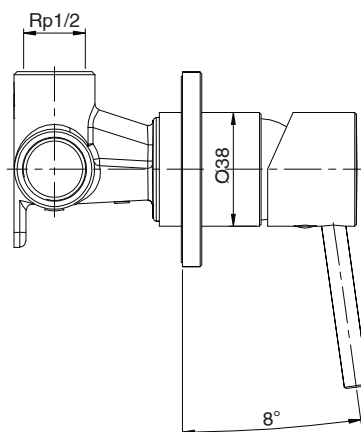

mizu

Mizu Drift MK2 Shower Mixer Kit Brushed Gunmetal

2267172

SPECIFICATIONS

Recommended Use	Domestic, Hotel & Commercial
Colour	Brushed Gunmetal
Finish	Brushed
Material	DR Brass
Recommended Pressure Range	150 - 500 kPa
Maximum Continuous Working Temperature	65 deg C
Suitable for Storage Tank Hot Water	Yes
Suitable for Continuous Flow Hot Water	Yes
Suitable for Gravity Feed Hot Water	No

WARRANTY

Warranty - Domestic Use	10 Years
Spare Parts & Labour	12 Months

Please refer to Warranty Page for full Terms and Conditions

Dimensions are nominal measurements only.

CLEANING RECOMMENDATIONS:

We recommend the use of soapy water or approved cleaners. This product should not be cleaned with abrasive materials. Damage caused by any improper treatment is not covered by the product warranty. Refer to Warranty Conditions

Disclaimer: Products in this specification manual must by regulation be installed by licensed and registered trade people. The manufacturer/distributor reserves the right to vary specifications or delete models from their range without prior notification. Dimensions are nominal measurements only. Dimensions and set-outs listed are correct at time of publication however the manufacturer/distributor takes no responsibility for printing errors.

Published 04/05/2023

To see the complete Mizu range go to
www.reece.com.au

WaterMark
AS/NZS 3718
WM-022094