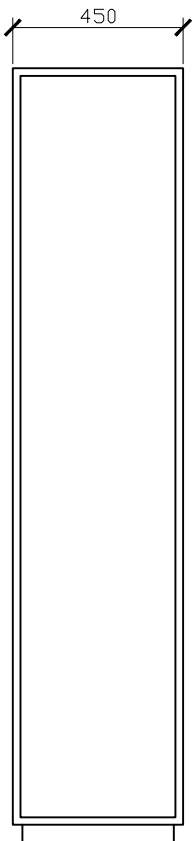

ISSY

Butterfly Tallboy

SPECIFICATIONS

Recommended Use	Domestic, Hotel & Commercial
Mirror Trim Material	23mm Solid American Oak
Cabinet Material	19mm American Oak veneer
Cabinet Frame Material	2 Pack Polyurethane on High Moisture Resistant MDF
Drawer Inlay	Quilted vinyl
Door Design	Soft close door with hinged opening
Mirror Material	4mm Australian made safety mirror
Colour Variations	Please refer to the Colour, Finish and Material Variations Document on the Website for more information.
Features	Secret makeup drawers, removable laundry basket, adjustable internal shelves
Fixing	Freestanding/ Screwed to Wall by a Licensed Trades Person (not included)

STANDARD SIZES	TALL450	TALL450
Width (mm)	450	450
Depth (mm)	470	470
Height (mm)	1800	2050

CUSTOM SIZES	TALL450-500	TALL450-550
Width (mm)	450-500	450-550
Depth (mm)	470	470
Height (mm)	1800-2000	2001-2100

Published 18/03/2022

ISSY

Butterfly Tallboy

STANDARD SIZES

450W X 470D X 1800H

SIDE VIEW

450W X 470D X 2050H

ISSY

Butterfly Tallboy

CUSTOM SIZES

450-500W X 470D X 1800-2000H

450-550W X 470D X 2001-2100H