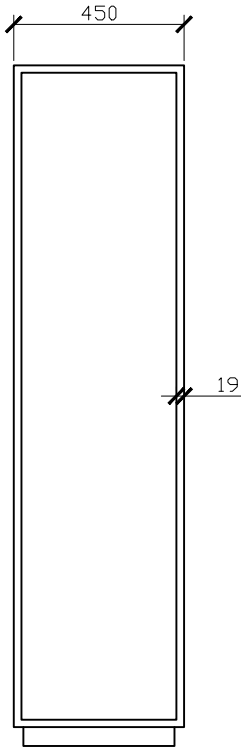

ISSY

Butterfly Tallboy

SPECIFICATIONS

Recommended Use	Domestic, Hotel & Commercial
Mirror Trim Material	23mm Solid American Oak
Cabinet Material	19mm American Oak veneer
Cabinet Frame Material	2 Pack Polyurethane on High Moisture Resistant MDF
Drawer Inlay	Quilted vinyl
Door Design	Soft close door with hinged opening
Mirror Material	4mm Australian made safety mirror
Colour Variations	Please refer to the Colour, Finish and Material Variations Document on the Website for more information.
Features	Secret makeup drawers, removable laundry basket, adjustable internal shelves
Fixing	Freestanding/ Screwed to Wall by a Licensed Trades Person (not included)

STANDARD SIZES	TALL450	TALL450
Width (mm)	450	450
Depth (mm)	470	470
Height (mm)	1800	2050

CUSTOM SIZES	TALL450-500	TALL450-550
Width (mm)	450-500	450-550
Depth (mm)	470	470
Height (mm)	1800-2000	2001-2100

Published 18/03/2022

ISSY

Butterfly Tallboy

STANDARD SIZES

450W X 470D X 1800H

SIDE VIEW

450W X 470D X 2050H

ISSY

Butterfly Tallboy

CUSTOM SIZES

450-500W X 470D X 1800-2000H

450-550W X 470D X 2001-2100H