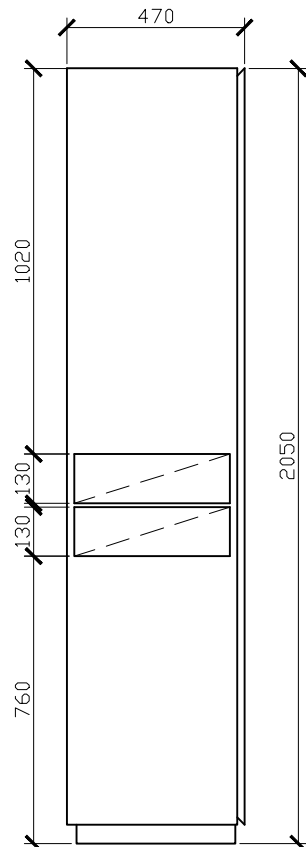

ISSY

Butterfly Tallboy

SPECIFICATIONS

Recommended Use	Domestic, Hotel & Commercial
Mirror Trim Material	23mm Solid American Oak
Cabinet Material	19mm American Oak veneer
Cabinet Frame Material	2 Pack Polyurethane on High Moisture Resistant MDF
Drawer Inlay	Quilted vinyl
Door Design	Soft close door with hinged opening
Mirror Material	4mm Australian made safety mirror
Colour Variations	Please refer to the Colour, Finish and Material Variations Document on the Website for more information.
Features	Secret makeup drawers, removable laundry basket, adjustable internal shelves
Fixing	Freestanding/ Screwed to Wall by a Licensed Trades Person (not included)

STANDARD SIZES	TALL450	TALL450
Width (mm)	450	450
Depth (mm)	470	470
Height (mm)	1800	2050

CUSTOM SIZES	TALL450-500	TALL450-550
Width (mm)	450-500	450-550
Depth (mm)	470	470
Height (mm)	1800-2000	2001-2100

Published 18/03/2022

ISSY

Butterfly Tallboy

STANDARD SIZES

450W X 470D X 1800H

SIDE VIEW

450W X 470D X 2050H

ISSY

Butterfly Tallboy

CUSTOM SIZES

450-500W X 470D X 1800-2000H

450-550W X 470D X 2001-2100H