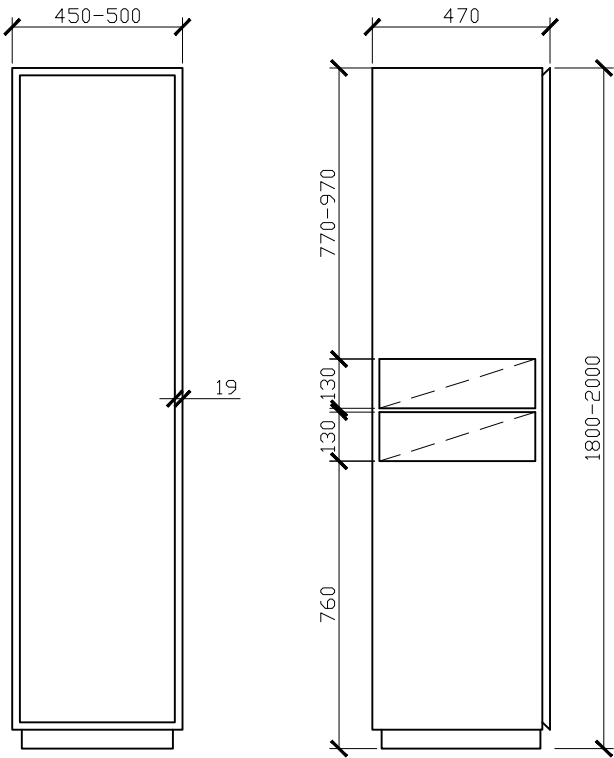

ISSY

Butterfly Tallboy

SPECIFICATIONS

Recommended Use	Domestic, Hotel & Commercial
Mirror Trim Material	23mm Solid American Oak
Cabinet Material	19mm American Oak veneer
Cabinet Frame Material	2 Pack Polyurethane on High Moisture Resistant MDF
Drawer Inlay	Quilted vinyl
Door Design	Soft close door with hinged opening
Mirror Material	4mm Australian made safety mirror
Colour Variations	Please refer to the Colour, Finish and Material Variations Document on the Website for more information.
Features	Secret makeup drawers, removable laundry basket, adjustable internal shelves
Fixing	Freestanding/ Screwed to Wall by a Licensed Trades Person (not included)

STANDARD SIZES	TALL450	TALL450
Width (mm)	450	450
Depth (mm)	470	470
Height (mm)	1800	2050

CUSTOM SIZES	TALL450-500	TALL450-550
Width (mm)	450-500	450-550
Depth (mm)	470	470
Height (mm)	1800-2000	2001-2100

Published 18/03/2022

ISSY

Butterfly Tallboy

STANDARD SIZES

450W X 470D X 1800H

SIDE VIEW

450W X 470D X 2050H

ISSY

Butterfly Tallboy

CUSTOM SIZES

450-500W X 470D X 1800-2000H

450-550W X 470D X 2001-2100H