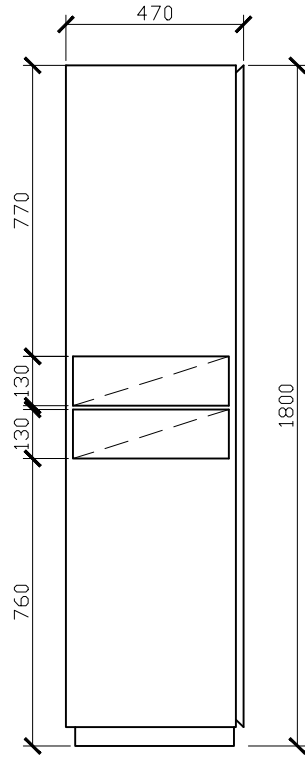

ISSY

Butterfly Tallboy

SPECIFICATIONS

Recommended Use	Domestic, Hotel & Commercial
Mirror Trim Material	23mm Solid American Oak
Cabinet Material	19mm American Oak veneer
Cabinet Frame Material	2 Pack Polyurethane on High Moisture Resistant MDF
Drawer Inlay	Quilted vinyl
Door Design	Soft close door with hinged opening
Mirror Material	4mm Australian made safety mirror
Colour Variations	Please refer to the Colour, Finish and Material Variations Document on the Website for more information.
Features	Secret makeup drawers, removable laundry basket, adjustable internal shelves
Fixing	Freestanding/ Screwed to Wall by a Licensed Trades Person (not included)

STANDARD SIZES	TALL450	TALL450
Width (mm)	450	450
Depth (mm)	470	470
Height (mm)	1800	2050

CUSTOM SIZES	TALL450-500	TALL450-550
Width (mm)	450-500	450-550
Depth (mm)	470	470
Height (mm)	1800-2000	2001-2100

Published 18/03/2022

ISSY

Butterfly Tallboy

STANDARD SIZES

450W X 470D X 1800H

SIDE VIEW

450W X 470D X 2050H

ISSY

Butterfly Tallboy

CUSTOM SIZES

450-500W X 470D X 1800-2000H

450-550W X 470D X 2001-2100H