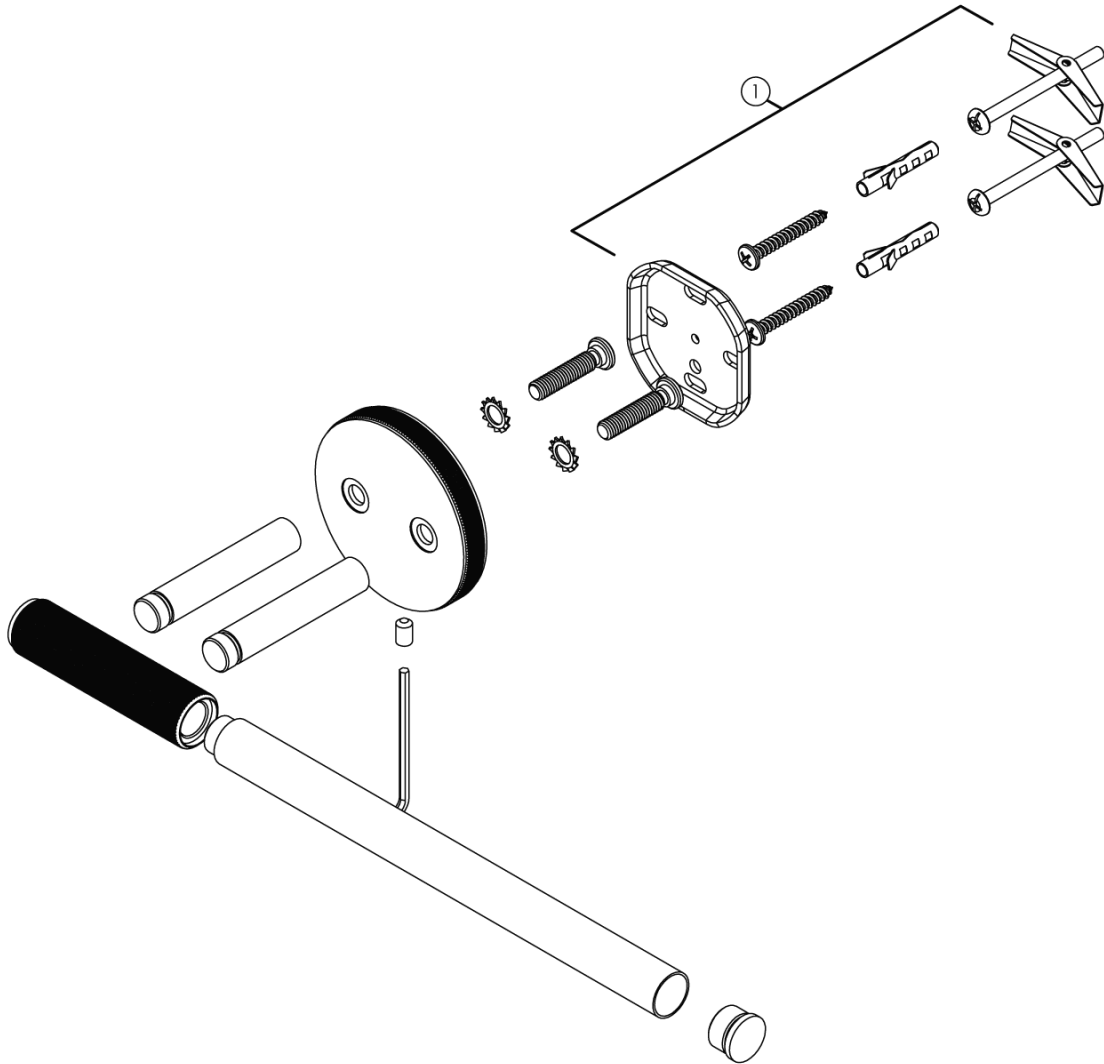

Milli Marq Edit Guest Towel Holder Brushed Nickel

21914

No.	Description	Code
1	Milli Marc Edit Fixing Plate Kit	29882