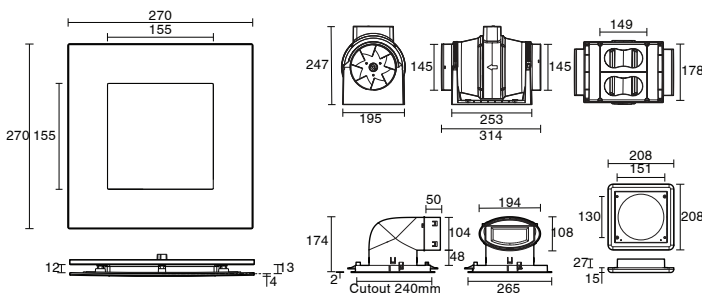

KADO

Kado Lux HiFlow LED Inline Exhaust System Square Matte White

2020370

SPECIFICATIONS

Recommended Use	Domestic, Hotel & Commercial
Material	ABS Plastic/Stainless Steel
Weight	5.2 kg
Exhaust	(High) 50w / (Low) 40w Inline
Air Extraction	438-561 m3/h
Air Outlet Size	150 mm
Cutout Size	238mm
Min Install Depth	280 mm
Electrical Connection	Plug in (plug & lead included)
IP Rating	IPX4

WARRANTY

Warranty - Domestic Use	7 Years
Spare Parts & Labour	24 Months

Please refer to Warranty Page for full Terms and Conditions

Airflow data may vary depending on style of fascia used.

Dimensions are nominal measurements only.

CLEANING RECOMMENDATIONS:

We recommend the use of soapy water or approved cleaners. This product should not be cleaned with abrasive materials. Damage caused by any improper treatment is not covered by the product warranty. Refer to Warranty Conditions

Disclaimer: Products in this specification manual must by regulation be installed by licensed and registered trade people. The manufacturer/distributor reserves the right to vary specifications or delete models from their range without prior notification. Dimensions are nominal measurements only. Dimensions and set-outs listed are correct at time of publication however the manufacturer/distributor takes no responsibility for printing errors.

Published 04/08/2021

To see the complete Kado range go to www.reece.com.au/bathrooms