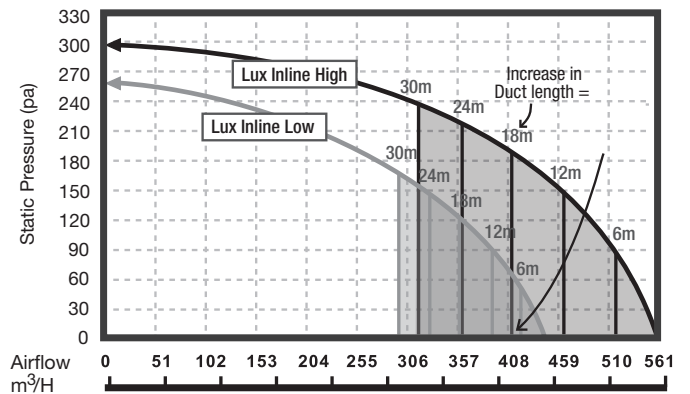

KADO

Kado Lux HiFlow LED Inline Exhaust System Square Matte White

2020370

SPECIFICATIONS

Recommended Use	Domestic, Hotel & Commercial
Material	ABS Plastic/Stainless Steel
Weight	5.2 kg
Exhaust	(High) 50w / (Low) 40w Inline
Air Extraction	438-561 m3/h
Air Outlet Size	150 mm
Cutout Size	238mm
Min Install Depth	280 mm
Electrical Connection	Plug in (plug & lead included)
IP Rating	IPX4

WARRANTY

Warranty - Domestic Use	7 Years
Spare Parts & Labour	24 Months

Please refer to Warranty Page for full Terms and Conditions

Airflow data may vary depending on style of fascia used.

Dimensions are nominal measurements only.

CLEANING RECOMMENDATIONS:

We recommend the use of soapy water or approved cleaners. This product should not be cleaned with abrasive materials. Damage caused by any improper treatment is not covered by the product warranty. Refer to Warranty Conditions

Disclaimer: Products in this specification manual must by regulation be installed by licensed and registered trade people. The manufacturer/distributor reserves the right to vary specifications or delete models from their range without prior notification. Dimensions are nominal measurements only. Dimensions and set-outs listed are correct at time of publication however the manufacturer/distributor takes no responsibility for printing errors.

Published 04/08/2021

To see the complete Kado range go to www.reece.com.au/bathrooms