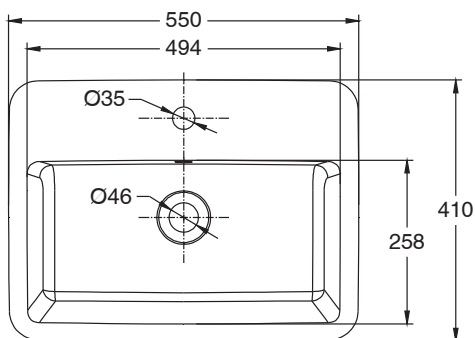

Roca The Gap Counter Basin 550mm x 410mm 1 Taphole with Overflow White

9510378

SPECIFICATIONS

Recommended Use	Domestic, Hotel & Commercial
Basin Colour	White
Basin Finish	Gloss
Material	Vitreous China
Mounting	Countertop
Overflow Configuration	Overflow
Taphole Configuration	1 Taphole
Bowl Capacity	7 ltr
Weight	15.7 kg
Plug & Waste Size	46mm
Plug & Waste	Sold Separately
Tapware	Sold Separately

WARRANTY

Warranty - Domestic Use	15 Years
Spare Parts & Labour	12 Months

Please refer to Warranty Page for full Terms and Conditions

Dimensions are nominal measurements only.

CLEANING RECOMMENDATIONS:

We recommend the use of soapy water or approved cleaners. This product should not be cleaned with abrasive materials. Damage caused by any improper treatment is not covered by the product warranty. Refer to Warranty Conditions.

Disclaimer: Products in this specification manual must by regulation be installed by licensed and registered trade people. The manufacturer/distributor reserves the right to vary specifications or delete models from their range without prior notification. Dimensions are nominal measurements only. Dimensions and set-outs listed are correct at time of publication however the manufacturer/distributor takes no responsibility for printing errors.

Published 27/10/2022

To see the complete Roca range go to
www.reece.com.au