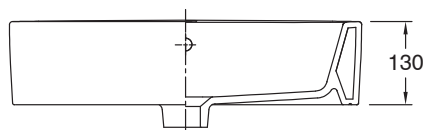

Roca The Gap Counter Basin 550mm x 410mm 1 Taphole with Overflow White

9510378

SPECIFICATIONS

Recommended Use	Domestic, Hotel & Commercial
Basin Colour	White
Basin Finish	Gloss
Material	Vitreous China
Mounting	Countertop
Overflow Configuration	Overflow
Taphole Configuration	1 Taphole
Bowl Capacity	7 ltr
Weight	15.7 kg
Plug & Waste Size	46mm
Plug & Waste	Sold Separately
Tapware	Sold Separately

WARRANTY

Warranty - Domestic Use	15 Years
Spare Parts & Labour	12 Months

Please refer to Warranty Page for full Terms and Conditions

Dimensions are nominal measurements only.

CLEANING RECOMMENDATIONS:

We recommend the use of soapy water or approved cleaners. This product should not be cleaned with abrasive materials. Damage caused by any improper treatment is not covered by the product warranty. Refer to Warranty Conditions.

Disclaimer: Products in this specification manual must by regulation be installed by licensed and registered trade people. The manufacturer/distributor reserves the right to vary specifications or delete models from their range without prior notification. Dimensions are nominal measurements only. Dimensions and set-outs listed are correct at time of publication however the manufacturer/distributor takes no responsibility for printing errors.

Published 27/10/2022

To see the complete Roca range go to
www.reece.com.au