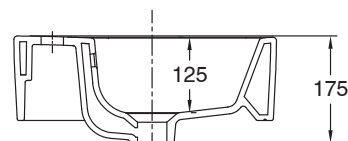

Roca The Gap Counter Basin 550mm x 410mm 1 Taphole with Overflow White

9510378

SPECIFICATIONS

Recommended Use	Domestic, Hotel & Commercial
Basin Colour	White
Basin Finish	Gloss
Material	Vitreous China
Mounting	Countertop
Overflow Configuration	Overflow
Taphole Configuration	1 Taphole
Bowl Capacity	7 ltr
Weight	15.7 kg
Plug & Waste Size	46mm
Plug & Waste	Sold Separately
Tapware	Sold Separately

WARRANTY

Warranty - Domestic Use	15 Years
Spare Parts & Labour	12 Months

Please refer to Warranty Page for full Terms and Conditions

Dimensions are nominal measurements only.

CLEANING RECOMMENDATIONS:

We recommend the use of soapy water or approved cleaners. This product should not be cleaned with abrasive materials. Damage caused by any improper treatment is not covered by the product warranty. Refer to Warranty Conditions.

Disclaimer: Products in this specification manual must by regulation be installed by licensed and registered trade people. The manufacturer/distributor reserves the right to vary specifications or delete models from their range without prior notification. Dimensions are nominal measurements only. Dimensions and set-outs listed are correct at time of publication however the manufacturer/distributor takes no responsibility for printing errors.

Published 27/10/2022

To see the complete Roca range go to
www.reece.com.au