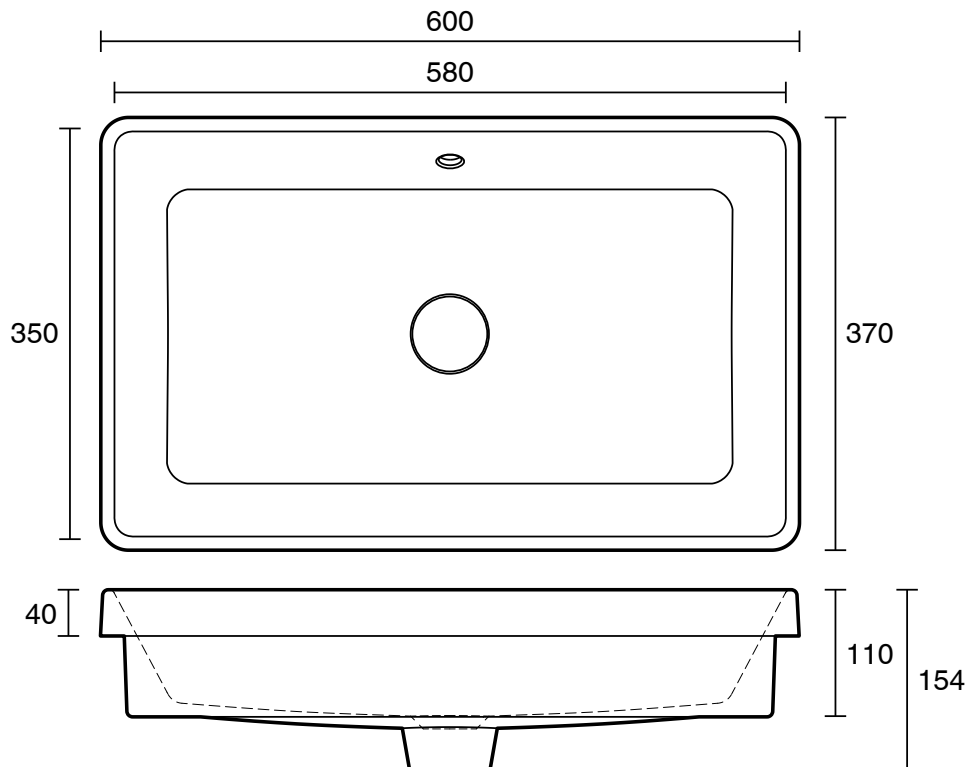

Roca The Gap Square Semi Inset Basin 600mm x 370mm With Overflow White

1807932

SPECIFICATIONS

Recommended Use	Domestic, Hotel & Commercial
Material	Vitreous China
Basin Colour	White
Bowl Capacity	7.7 ltr
Weight	13.7 kg
Taphole Configuration	No Taphole
Overflow Configuration	Overflow
Plug & Waste	Sold Separately
Tapware	Sold Separately

WARRANTY

Warranty - Domestic Use	15 Years
Spare Parts & Labour	12 Months

Please refer to Warranty Page for full Terms and Conditions

Dimensions are nominal measurements only.

CLEANING RECOMMENDATIONS:

We recommend the use of soapy water or approved cleaners. This product should not be cleaned with abrasive materials. Damage caused by any improper treatment is not covered by the product warranty. Refer to Warranty Conditions

Disclaimer: Products in this specification manual must by regulation be installed by licensed and registered trade people. The manufacturer/distributor reserves the right to vary specifications or delete models from their range without prior notification. Dimensions are nominal measurements only. Dimensions and set-outs listed are correct at time of publication however the manufacturer/distributor takes no responsibility for printing errors.

Published 04/07/2024

To see the complete Roca range go to
www.reece.com.au