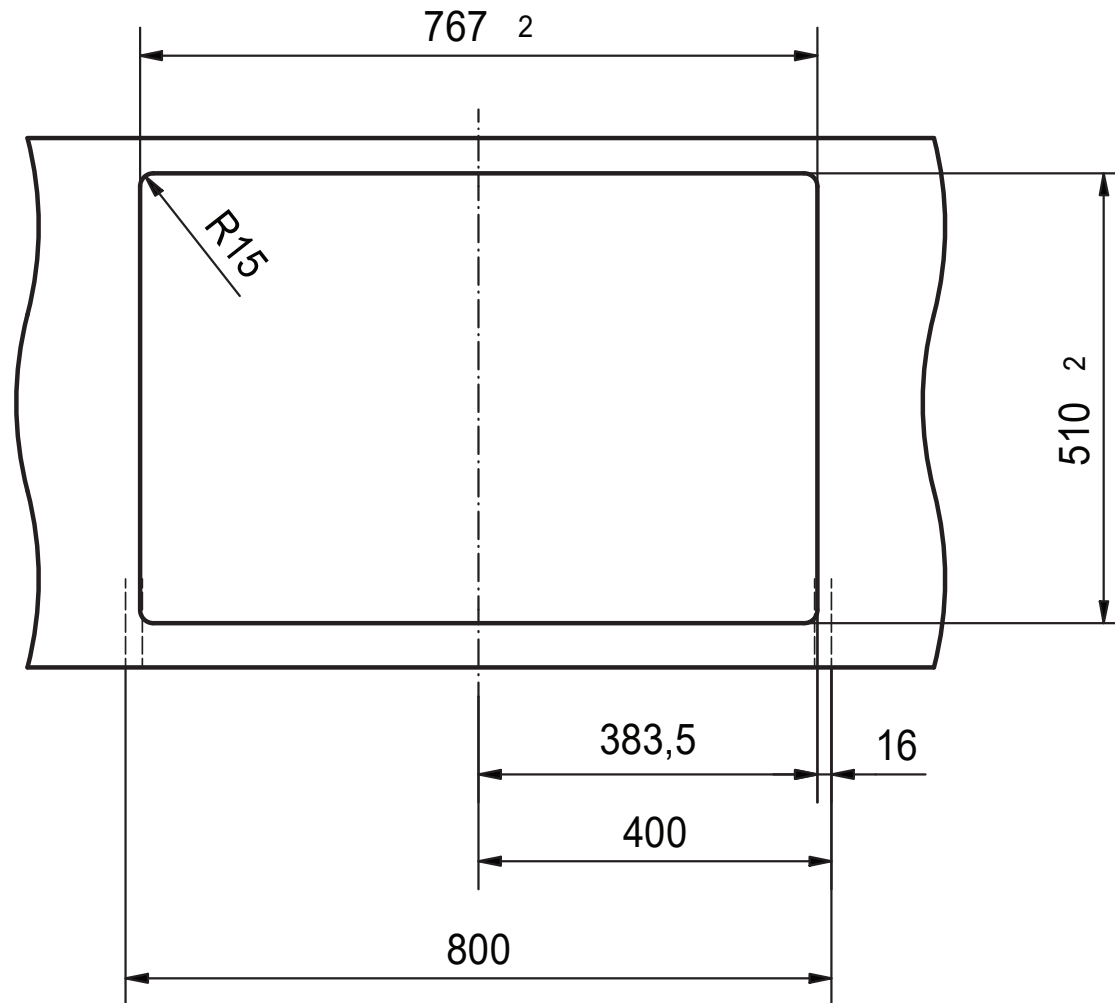

# Franke City Fragranite Single Bowl 750mm Inset Sink with Tap Ledge

**Important: This cut-out template is for guideline purpose only, always use template supplied with the product.**