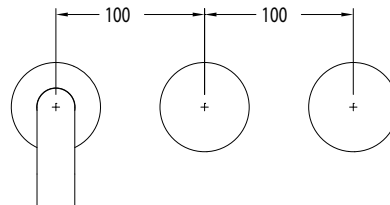

Milli Pure Wall Bath Hostess System 250mm with Linear Textured Handle

SPECIFICATIONS

Recommended Use	Domestic, Commercial, Hotel
Colour Variations	Chrome, Matte Black, Brushed Nickel, Brushed Gunmetal
Recommended Pressure Range	300 - 500Kpa
Max Continuous Working Pressure	500Kpa
Max Continuous Working Temperature	65 deg. C
Suitable for Storage Tank Hot Water	Yes
Suitable for Continuous Flow Hot Water	Yes
Suitable for Gravity Feed Hot Water	No

WARRANTY

Warranty - Domestic Use	15 Years
Spare Parts	1 Year
Labour	1 Year

Please refer to Warranty Page for full Terms and Conditions

Dimensions are nominal measurements only.

Disclaimer: Products in this specification manual must by regulation be installed by licensed and registered trade people. The manufacturer/distributor reserves the right to vary specifications or delete models from their range without prior notification. Dimensions are nominal measurements only. Dimensions and set-outs listed are correct at time of publication however the manufacturer/distributor takes no responsibility for printing errors.

Published 22/08/2019

To see the complete Milli range go to www.reece.com.au/bathrooms