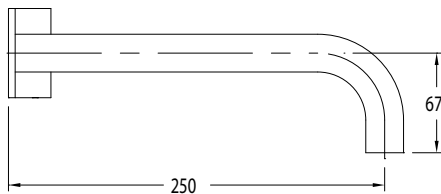

Milli Pure Wall Bath Hostess System 250mm with Linear Textured Handle

SPECIFICATIONS

Recommended Use	Domestic, Commercial, Hotel
Colour Variations	Chrome, Matte Black, Brushed Nickel, Brushed Gunmetal
Recommended Pressure Range	300 - 500Kpa
Max Continuous Working Pressure	500Kpa
Max Continuous Working Temperature	65 deg. C
Suitable for Storage Tank Hot Water	Yes
Suitable for Continuous Flow Hot Water	Yes
Suitable for Gravity Feed Hot Water	No

WARRANTY

Warranty - Domestic Use	15 Years
Spare Parts	1 Year
Labour	1 Year

Please refer to Warranty Page for full Terms and Conditions

Dimensions are nominal measurements only.

Disclaimer: Products in this specification manual must by regulation be installed by licensed and registered trade people. The manufacturer/distributor reserves the right to vary specifications or delete models from their range without prior notification. Dimensions are nominal measurements only. Dimensions and set-outs listed are correct at time of publication however the manufacturer/distributor takes no responsibility for printing errors.

Published 22/08/2019

To see the complete Milli range go to www.reece.com.au/bathrooms