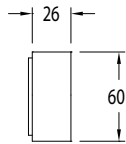

Dimensions are nominal measurements only.

Disclaimer: Products in this specification manual must by regulation be installed by licensed and registered trade people. The manufacturer/distributor reserves the right to vary specifications or delete models from their range without prior notification. Dimensions are nominal measurements only. Dimensions and set-outs listed are correct at time of publication however the manufacturer/distributor takes no responsibility for printing errors.

Published 22/08/2019