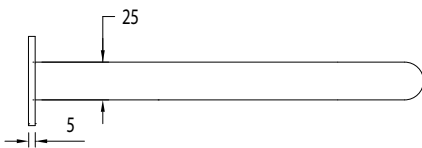

Milli Pure Wall Bath Hostess System 250mm with Linear Textured Handle

SPECIFICATIONS

Recommended Use	Domestic, Commercial, Hotel
Colour Variations	Chrome, Matte Black, Brushed Nickel, Brushed Gunmetal
Recommended Pressure Range	300 - 500Kpa
Max Continuous Working Pressure	500Kpa
Max Continuous Working Temperature	65 deg. C
Suitable for Storage Tank Hot Water	Yes
Suitable for Continuous Flow Hot Water	Yes
Suitable for Gravity Feed Hot Water	No

WARRANTY

Warranty - Domestic Use	15 Years
Spare Parts	1 Year
Labour	1 Year

Please refer to Warranty Page for full Terms and Conditions

Dimensions are nominal measurements only.

Disclaimer: Products in this specification manual must by regulation be installed by licensed and registered trade people. The manufacturer/distributor reserves the right to vary specifications or delete models from their range without prior notification. Dimensions are nominal measurements only. Dimensions and set-outs listed are correct at time of publication however the manufacturer/distributor takes no responsibility for printing errors.

Published 22/08/2019

To see the complete Milli range go to www.reece.com.au/bathrooms