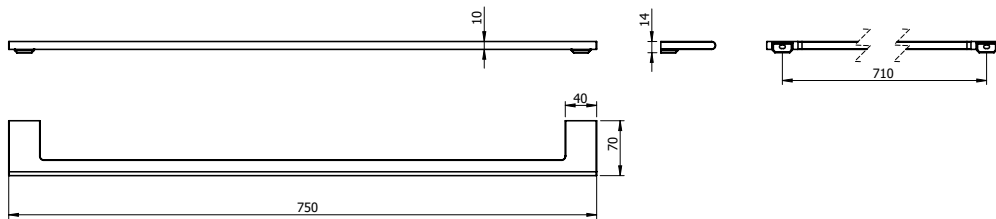

Milli Meld Edit Single Towel Rail 750mm Brushed Nickel

2265673

SPECIFICATIONS

Recommended Use	Domestic, Hotel & Commercial
Colour	Brushed Nickel
Material	Aluminium

WARRANTY

Replacement Only - Domestic Use 15 Years

Please refer to Warranty Page for full Terms and Conditions

Dimensions are nominal measurements only.

CLEANING RECOMMENDATIONS:

We recommend the use of soapy water or approved cleaners. This product should not be cleaned with abrasive materials. Damage caused by any improper treatment is not covered by the product warranty. Refer to Warranty Conditions

Disclaimer: Products in this specification manual must by regulation be installed by licensed and registered trade people. The manufacturer/distributor reserves the right to vary specifications or delete models from their range without prior notification. Dimensions are nominal measurements only. Dimensions and set-outs listed are correct at time of publication however the manufacturer/distributor takes no responsibility for printing errors.

Published 25/03/2022

To see the complete Milli range go to
www.reece.com.au