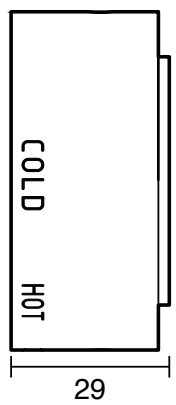

SUSSEX

Sussex Pure Elemental Progressive Shower/Bath Mixer PVD Brushed Gunmetal Lead Free

43769

SPECIFICATIONS

Recommended Use	Residential;Commercial
Colour Finish	Brushed Gunmetal
Primary Material	Lead Free Brass
Recommended Pressure Range	150 - 500 kPa as per AS3500
Max Continuous Working Temperature (deg C)	65
Min Continuous Working Temperature (deg C)	1

WARRANTY

Residential Use (Years)	40
Commercial Use (Years)	10

Please refer to Sussex Warranty page for full Terms and Conditions

Dimensions are nominal measurements only.

CLEANING RECOMMENDATIONS:

We recommend the use of soapy water or approved cleaners. This product should not be cleaned with abrasive materials. Damage caused by any improper treatment is not covered by the product warranty. Refer to Warranty Conditions

Disclaimer: Products in this specification manual must by regulation be installed by licensed and registered trade people. The manufacturer/distributor reserves the right to vary specifications or delete models from their range without prior notification. Dimensions are nominal measurements only. Dimensions and set-outs listed are correct at time of publication however the manufacturer/distributor takes no responsibility for printing errors.

Published 01/04/2026

To see the complete Sussex range go to www.reece.com.au